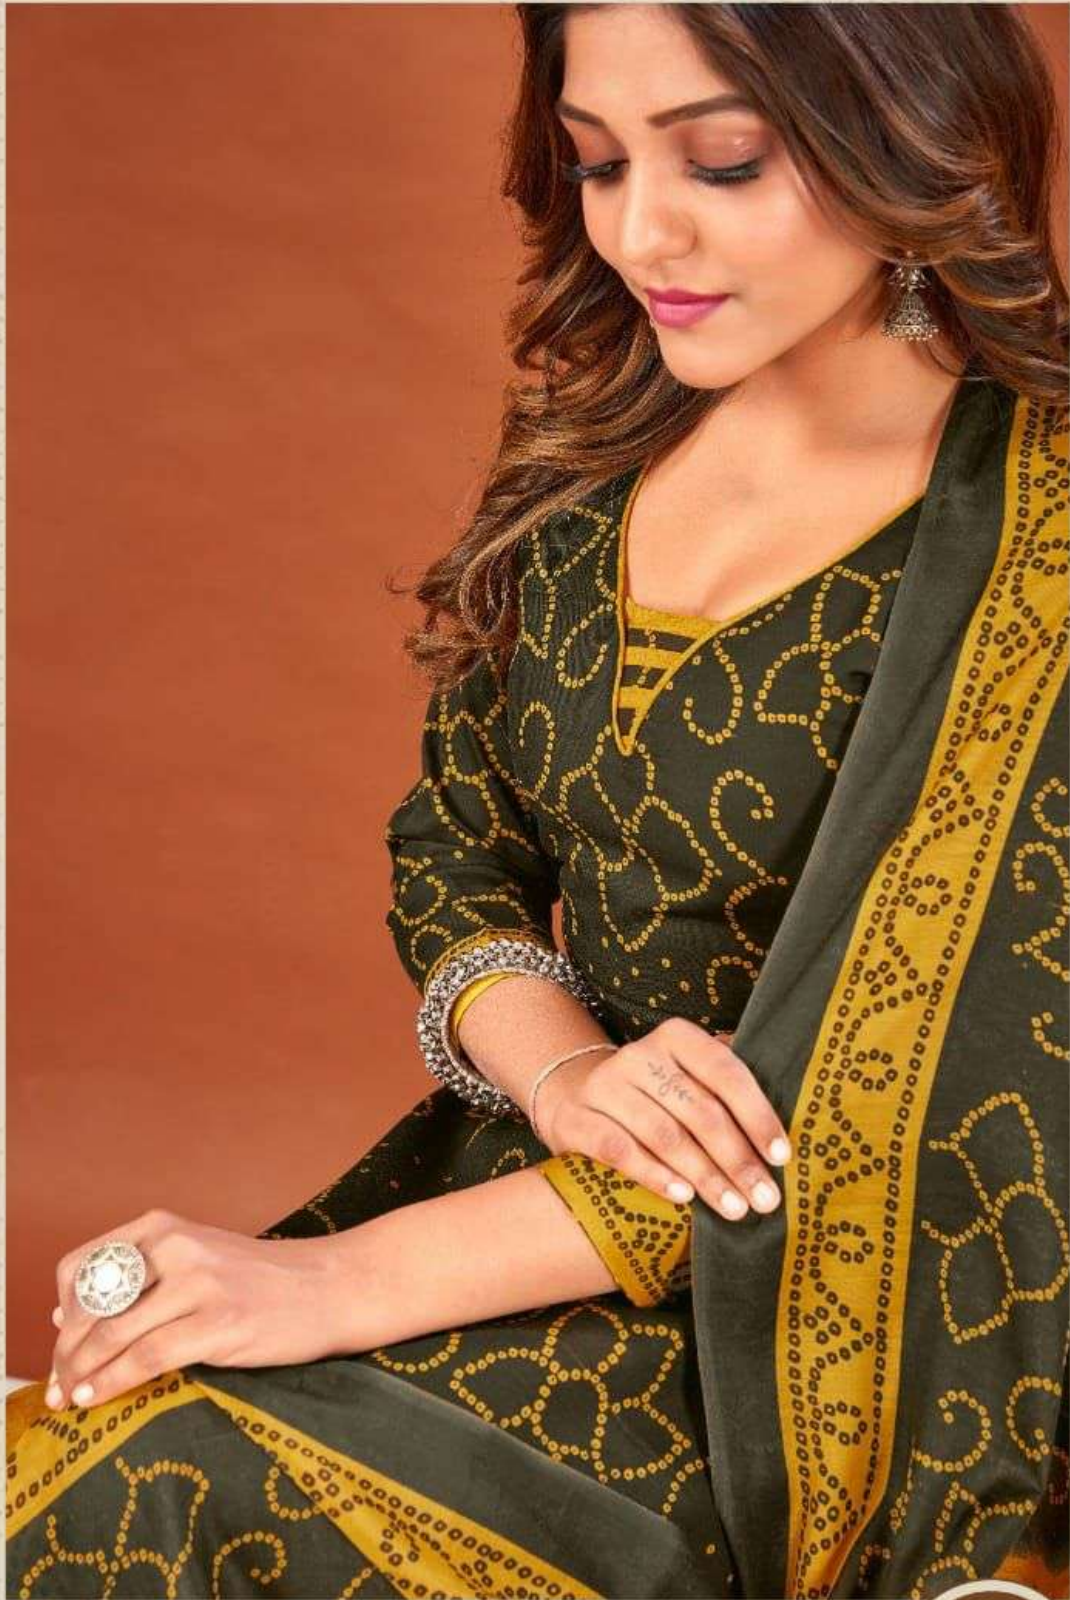

SKT  
SUITS

Bandhej

SKT  
SUITS

Bandhej

D.NO.1001

D.NO.1012

..... Inspiration  
Frome Beauty .....

CATCH THE SEASON'S REGLOUSLY FEMINE MOOD THIS COLLECTION  
BEAUTIFUL ORANGE SAREE AND INSPIRED BY THE BEAUTY OF NATURE.