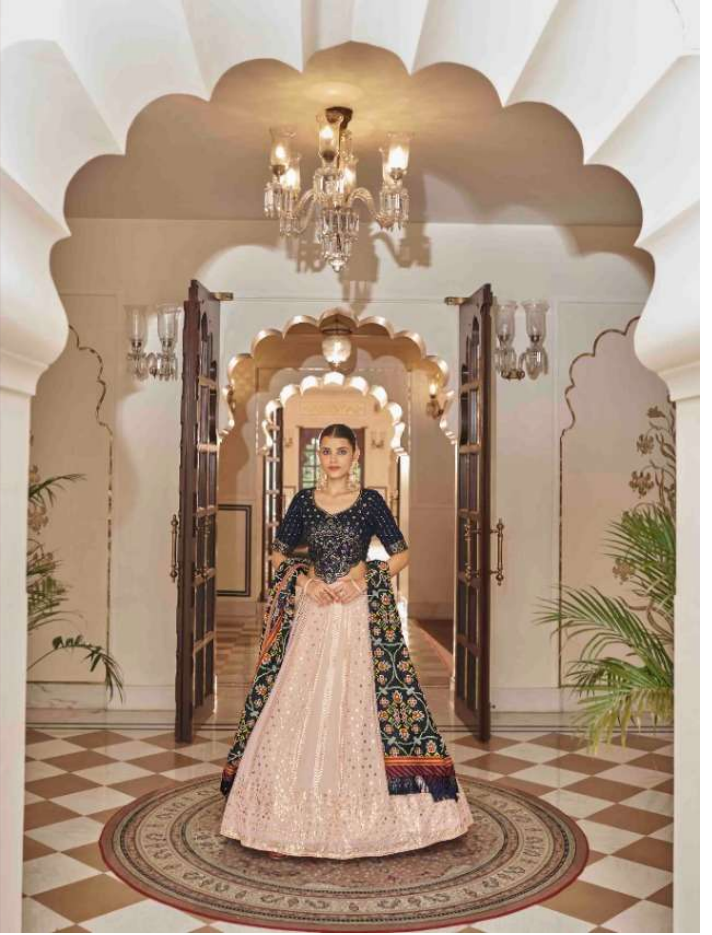

श्रीशुकला

*Bridesmaid*  
*vol-24*

शुभकला

Embellish in  
**style**  
2201

शुभकला

2201

श्रीशुकला

*Bridesmaid*  
*vol-24*

शुभकला

Embellish in  
**style**

2202

शुभकला

2203

शुभकला

2202

2203

જ્ઞકલા

2204

शुभकला

Embellish in  
**style**  
2204

2206

शुभकला

Design NO. (SKU)	Color Lehenga – Choli – Dupatta	Lehenga Fabric	Choli Fabric	Dupatta Fabric	Size (Semi-Stitched)	Lehenga & Belt Work	Choli Work	Dupatta Work	Choli Length MTR (UN-STITCHED)	Lehenga Length MTR (SEMI-STITCHED)	Dupatta Length MTR	Weight
2201	Pink	Georgette	Georgette	Cotton	UPTO 42 BUST AND WAIST	Sequince Embroidered Work	Sequince Embroidered Work	Printed Work	0.80 MTR	42 INCH	2.40 MTR	2.5 KG
	Navy Blue											
	Navy											
2202	Purple	Georgette	Art Silk	Silk	UPTO 42 BUST AND WAIST	Sequince Embroidered Work	Print With Sequince Embroidered Work	Weaving	1 MTR	42 INCH	2.40 MTR	2.5 KG
	Mustered Yellow											
	Pink											
2203	Orange	Georgette	Georgette	Cotton	UPTO 42 BUST AND WAIST	Thread With Sequince Embroidered Work	Thread With Sequince Embroidered Work	Printed Work	1 MTR	42 INCH	2.40 MTR	2.5 KG
	Orange											
	Green											
2204	Pearl White	Georgette	Georgette	Cotton	UPTO 42 BUST AND WAIST	Sequince Embroidered Work	Sequince Embroidered Work	Printed Work	1 MTR	42 INCH	2.40 MTR	2.5 KG
	Maroon											
	Green											
2205	Navy	Georgette	Georgette	Cotton	UPTO 42 BUST AND WAIST	Sequince Embroidered Work	Thread With Sequince Embroidered Work	Printed Work	0.80 MTR	42 INCH	2.40 MTR	2.5 KG
	Navy											
	Pink											
2206	Yellow	Georgette	Georgette	Gajji Silk	UPTO 42 BUST AND WAIST	Sequince Embroidered Work	Thread With Sequince Embroidered Work	Printed Work	0.80 MTR	42 INCH	2.40 MTR	2.5 KG