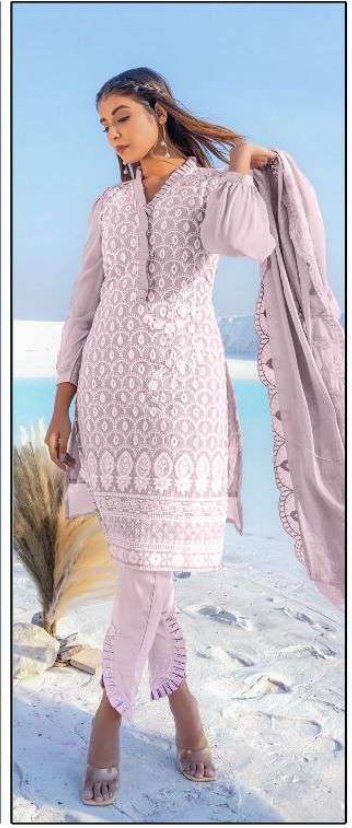

FABRICS DETAILS

TOP:-PURE GEORGETTE

BOTTOM:-PURE COTTON SARTIN STREACHABLE

SIZE:-XL

CARE INSTRUCTIONS

DRY CLEAN RECOMMENDED
DO NOT USE ANY TYPE OF BLEACH OR STAIN REMOVING CHEMICALS
WASH & SOAK COLORED & WHITE FABRICS SEPARATELY
DO NOT OVER EXPOSE DAMP FABRIC TO STRONG SUNLIGHT
IRON AT MODERATE TEMPERATURE

LAIBA
AM VOL-144

FABRICS DETAILS

TOP:-PURE GEORGETTE

BOTTOM:-PURE COTTON SARTIN STREACHABLE

SIZE:-XL

CARE INSTRUCTIONS

DRY CLEAN RECOMMENDED
DO NOT USE ANY TYPE OF BLEACH OR STAIN REMOVING CHEMICALS
WASH & SOAK COLORED & WHITE FABRICS SEPARATELY
DO NOT OVER EXPOSE DAMP FABRIC TO STRONG SUNLIGHT
IRON AT MODERATE TEMPERATURE