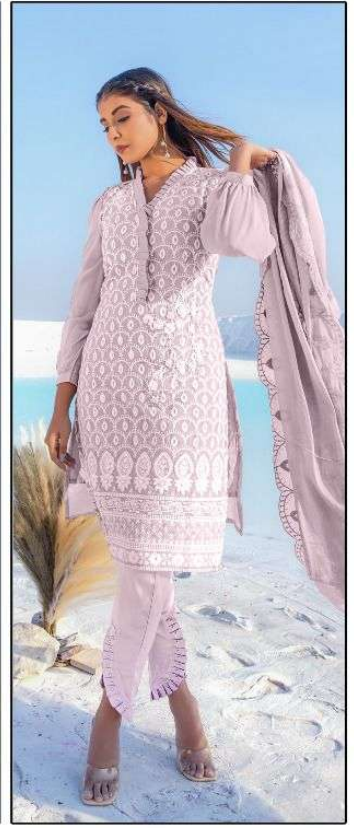

**FABRICS DETAILS**

TOP:-PURE GEORGETTE

BOTTOM:-PURE COTTON SARTIN STREACHABLE

SIZE:-XL

**CARE INSTRUCTIONS**

DRY CLEAN RECOMMENDED  
DO NOT USE ANY TYPE OF BLEACH OR STAIN REMOVING CHEMICALS  
WASH & SOAK COLORED & WHITE FABRICS SEPARATELY  
DO NOT OVER EXPOSE DAMP FABRIC TO STRONG SUNLIGHT  
IRON AT MODERATE TEMPERATURE

**LAIBA**  
AM VOL-144

**FABRICS DETAILS**

TOP:-PURE GEORGETTE

BOTTOM:-PURE COTTON SARTIN STREACHABLE

SIZE:-XL

**CARE INSTRUCTIONS**

DRY CLEAN RECOMMENDED  
DO NOT USE ANY TYPE OF BLEACH OR STAIN REMOVING CHEMICALS  
WASH & SOAK COLORED & WHITE FABRICS SEPARATELY  
DO NOT OVER EXPOSE DAMP FABRIC TO STRONG SUNLIGHT  
IRON AT MODERATE TEMPERATURE