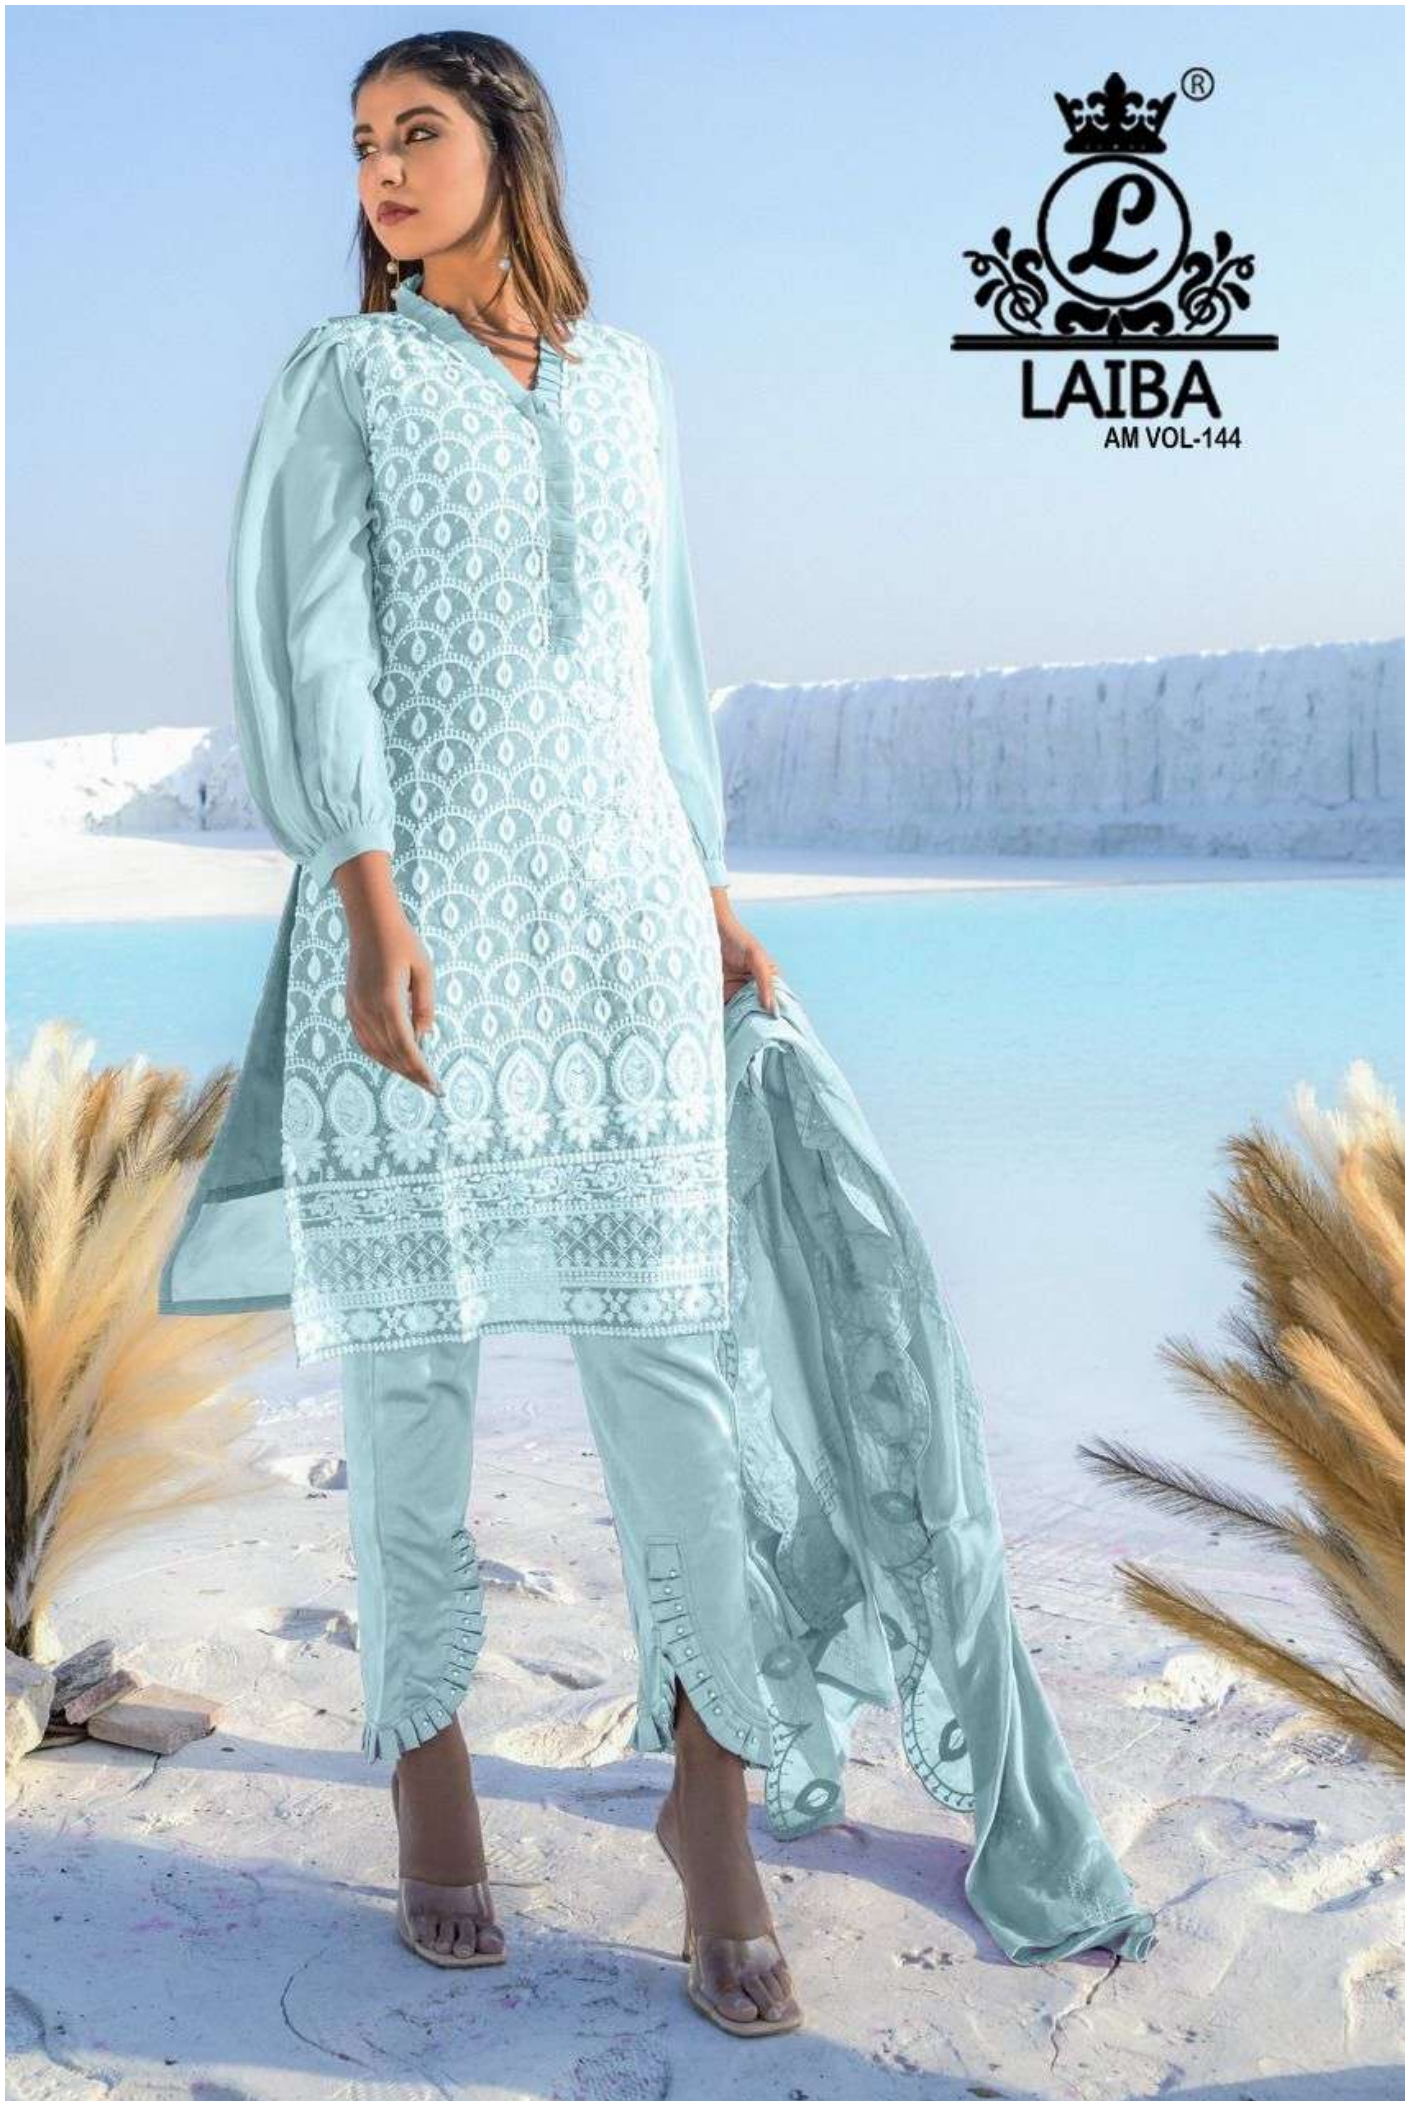

FABRICS DETAILS

TOP:-PURE GEORGETTE

BOTTOM:-PURE COTTON SARTIN STREACHABLE

SIZE:-XL

CARE INSTRUCTIONS

DRY CLEAN RECOMMENDED
DO NOT USE ANY TYPE OF BLEACH OR STAIN REMOVING CHEMICALS
WASH & SOAK COLORED & WHITE FABRICS SEPARATELY
DO NOT OVER EXPOSE DAMP FABRIC TO STRONG SUNLIGHT
IRON AT MODERATE TEMPERATURE

LAIBA
AM VOL-144

FABRICS DETAILS

TOP:-PURE GEORGETTE

BOTTOM:-PURE COTTON SARTIN STREACHABLE

SIZE:-XL

CARE INSTRUCTIONS

DRY CLEAN RECOMMENDED
DO NOT USE ANY TYPE OF BLEACH OR STAIN REMOVING CHEMICALS
WASH & SOAK COLORED & WHITE FABRICS SEPARATELY
DO NOT OVER EXPOSE DAMP FABRIC TO STRONG SUNLIGHT
IRON AT MODERATE TEMPERATURE