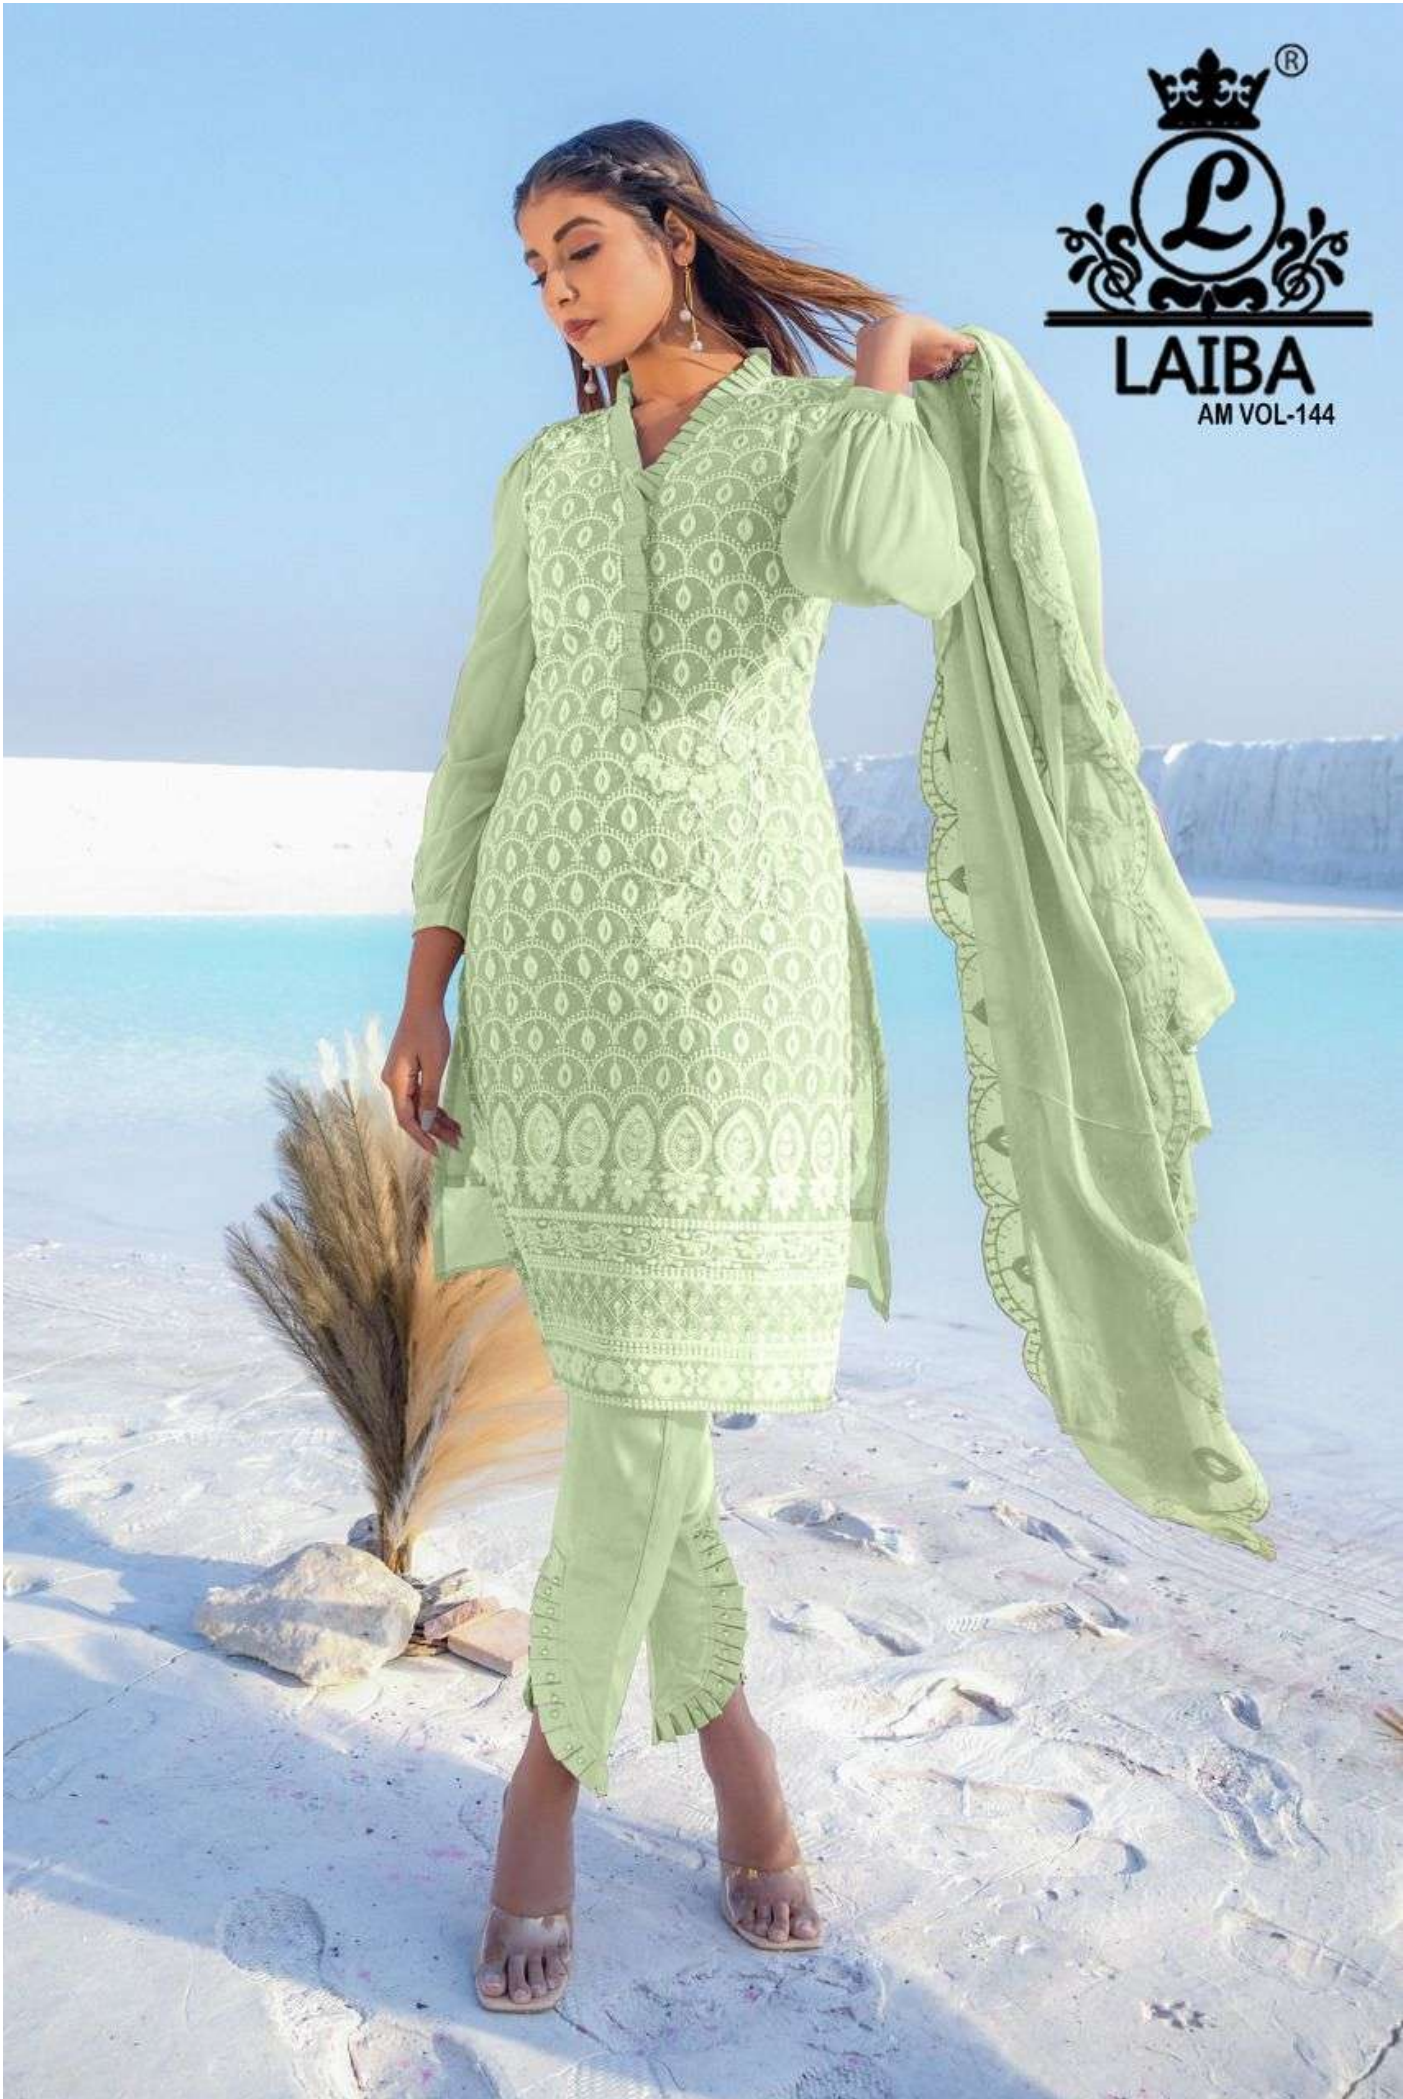

FABRICS DETAILS

TOP:-PURE GEORGETTE

BOTTOM:-PURE COTTON SARTIN STREACHABLE

SIZE:-XL

CARE INSTRUCTIONS

DRY CLEAN RECOMMENDED
DO NOT USE ANY TYPE OF BLEACH OR STAIN REMOVING CHEMICALS
WASH & SOAK COLORED & WHITE FABRICS SEPARATELY
DO NOT OVER EXPOSE DAMP FABRIC TO STRONG SUNLIGHT
IRON AT MODERATE TEMPERATURE

LAIBA
AM VOL-144

FABRICS DETAILS

TOP:-PURE GEORGETTE

BOTTOM:-PURE COTTON SARTIN STREACHABLE

SIZE:-XL

CARE INSTRUCTIONS

DRY CLEAN RECOMMENDED
DO NOT USE ANY TYPE OF BLEACH OR STAIN REMOVING CHEMICALS
WASH & SOAK COLORED & WHITE FABRICS SEPARATELY
DO NOT OVER EXPOSE DAMP FABRIC TO STRONG SUNLIGHT
IRON AT MODERATE TEMPERATURE