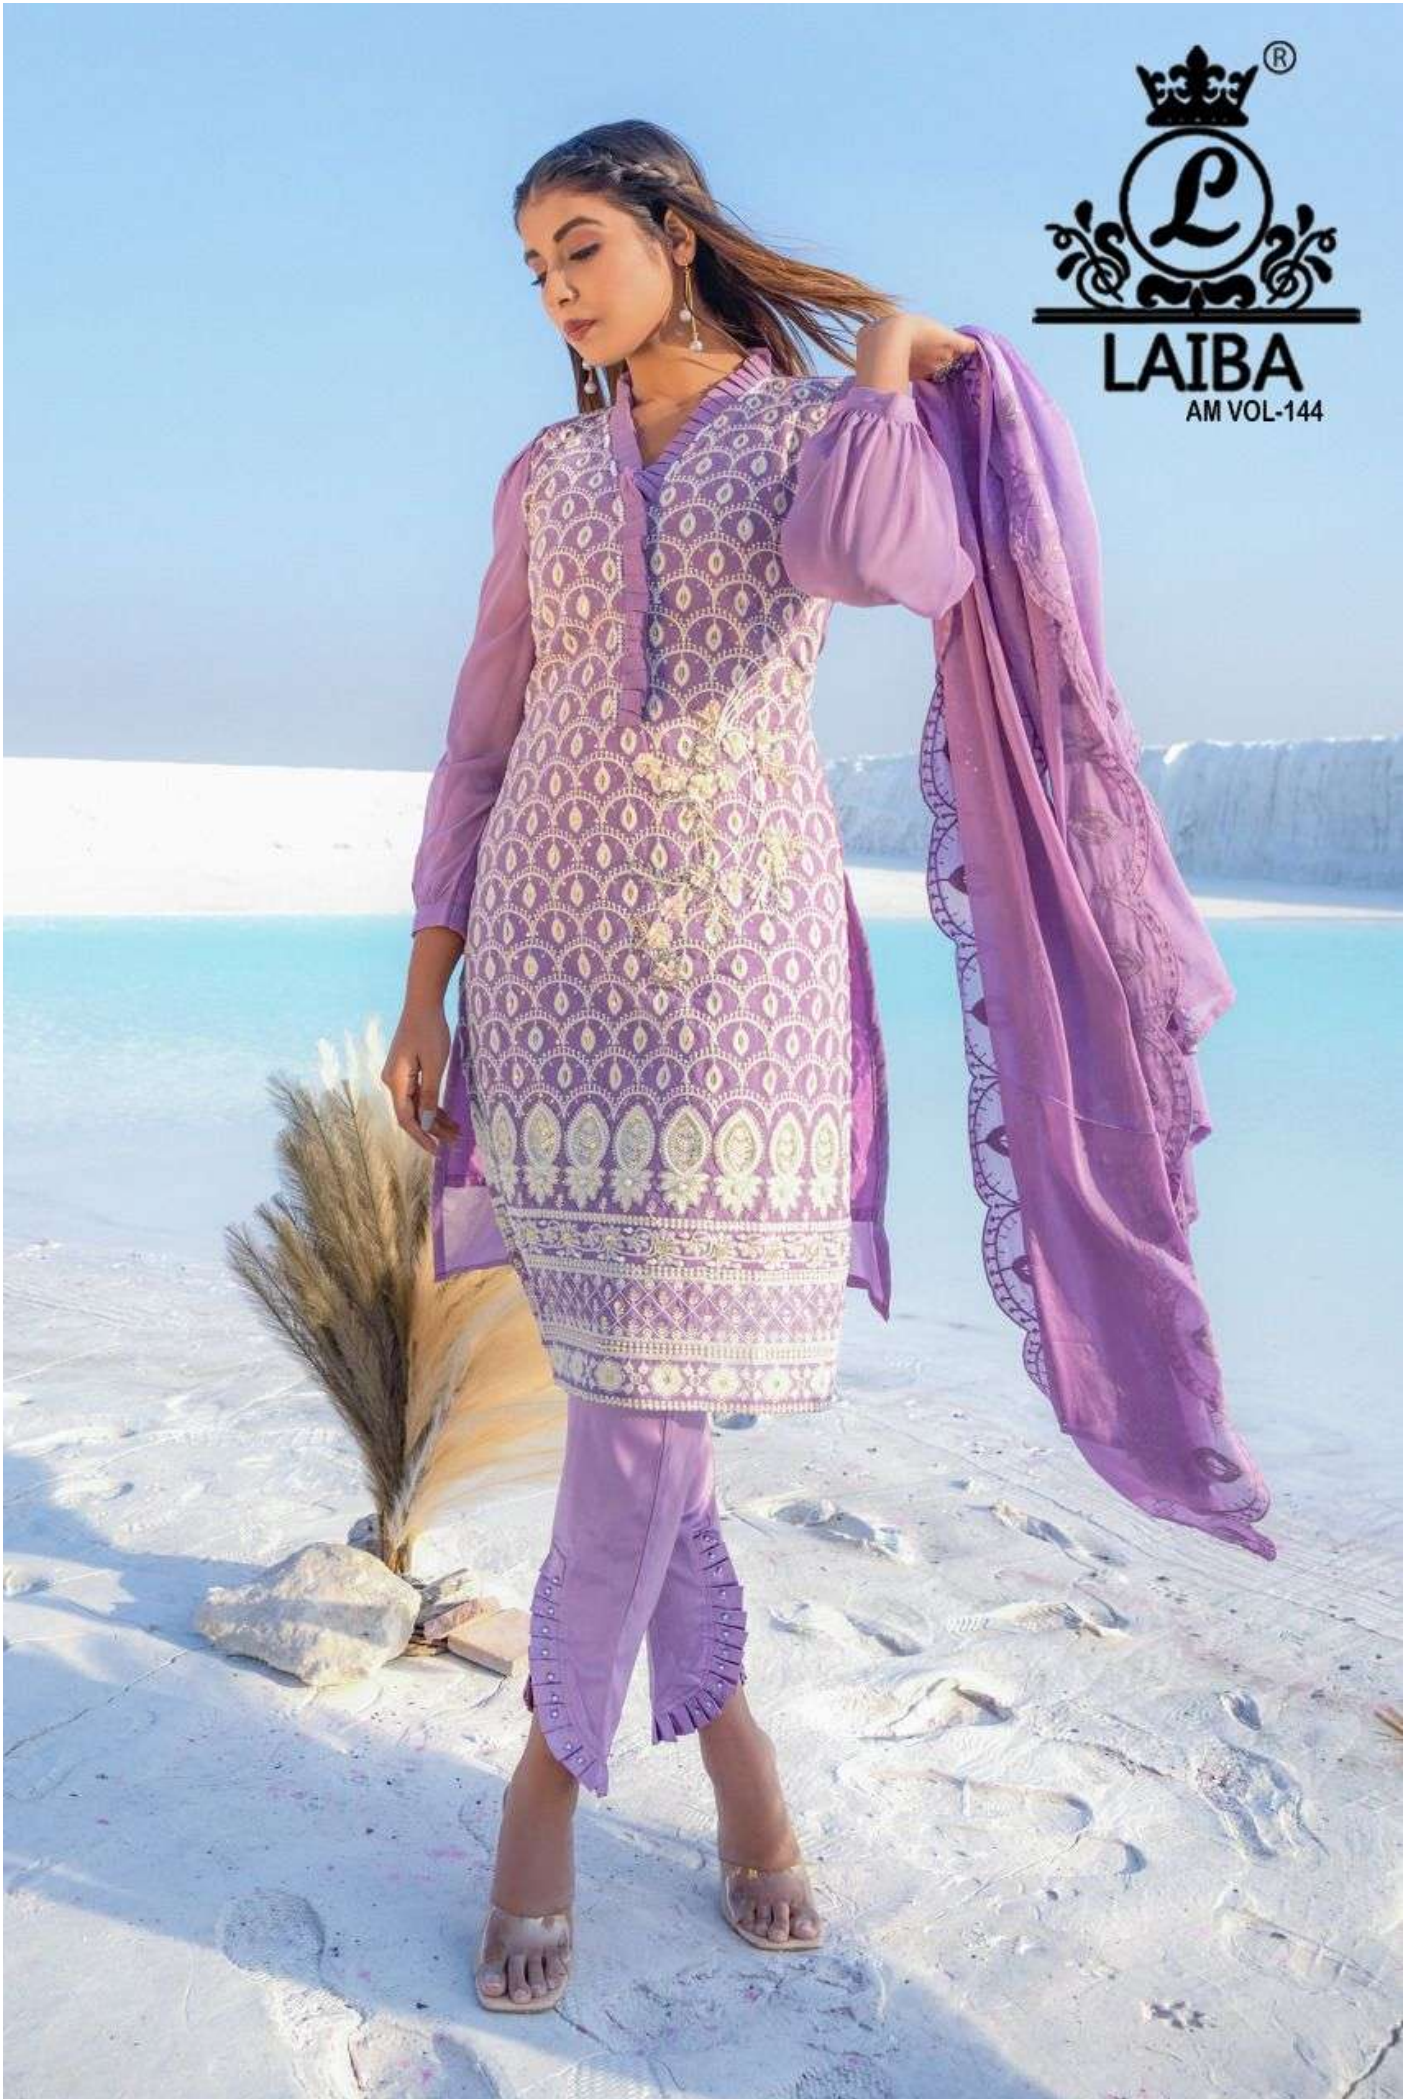

**FABRICS DETAILS**

TOP:-PURE GEORGETTE

BOTTOM:-PURE COTTON SARTIN STREACHABLE

SIZE:-XL

**CARE INSTRUCTIONS**

DRY CLEAN RECOMMENDED  
DO NOT USE ANY TYPE OF BLEACH OR STAIN REMOVING CHEMICALS  
WASH & SOAK COLORED & WHITE FABRICS SEPARATELY  
DO NOT OVER EXPOSE DAMP FABRIC TO STRONG SUNLIGHT  
IRON AT MODERATE TEMPERATURE

**LAIBA**  
AM VOL-144

**FABRICS DETAILS**

TOP:-PURE GEORGETTE

BOTTOM:-PURE COTTON SARTIN STREACHABLE

SIZE:-XL

**CARE INSTRUCTIONS**

DRY CLEAN RECOMMENDED  
DO NOT USE ANY TYPE OF BLEACH OR STAIN REMOVING CHEMICALS  
WASH & SOAK COLORED & WHITE FABRICS SEPARATELY  
DO NOT OVER EXPOSE DAMP FABRIC TO STRONG SUNLIGHT  
IRON AT MODERATE TEMPERATURE