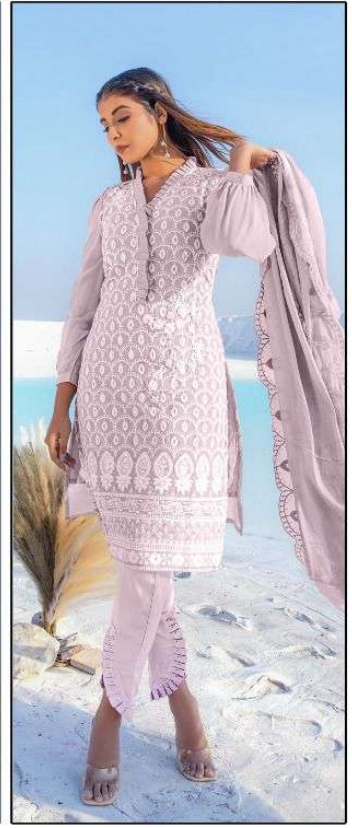

**FABRICS DETAILS**

TOP:-PURE GEORGETTE

BOTTOM:-PURE COTTON SARTIN STREACHABLE

SIZE:-XL

**CARE INSTRUCTIONS**

DRY CLEAN RECOMMENDED  
DO NOT USE ANY TYPE OF BLEACH OR STAIN REMOVING CHEMICALS  
WASH & SOAK COLORED & WHITE FABRICS SEPARATELY  
DO NOT OVER EXPOSE DAMP FABRIC TO STRONG SUNLIGHT  
IRON AT MODERATE TEMPERATURE

**LAIBA**  
AM VOL-144

**FABRICS DETAILS**

TOP:-PURE GEORGETTE

BOTTOM:-PURE COTTON SARTIN STREACHABLE

SIZE:-XL

**CARE INSTRUCTIONS**

DRY CLEAN RECOMMENDED  
DO NOT USE ANY TYPE OF BLEACH OR STAIN REMOVING CHEMICALS  
WASH & SOAK COLORED & WHITE FABRICS SEPARATELY  
DO NOT OVER EXPOSE DAMP FABRIC TO STRONG SUNLIGHT  
IRON AT MODERATE TEMPERATURE