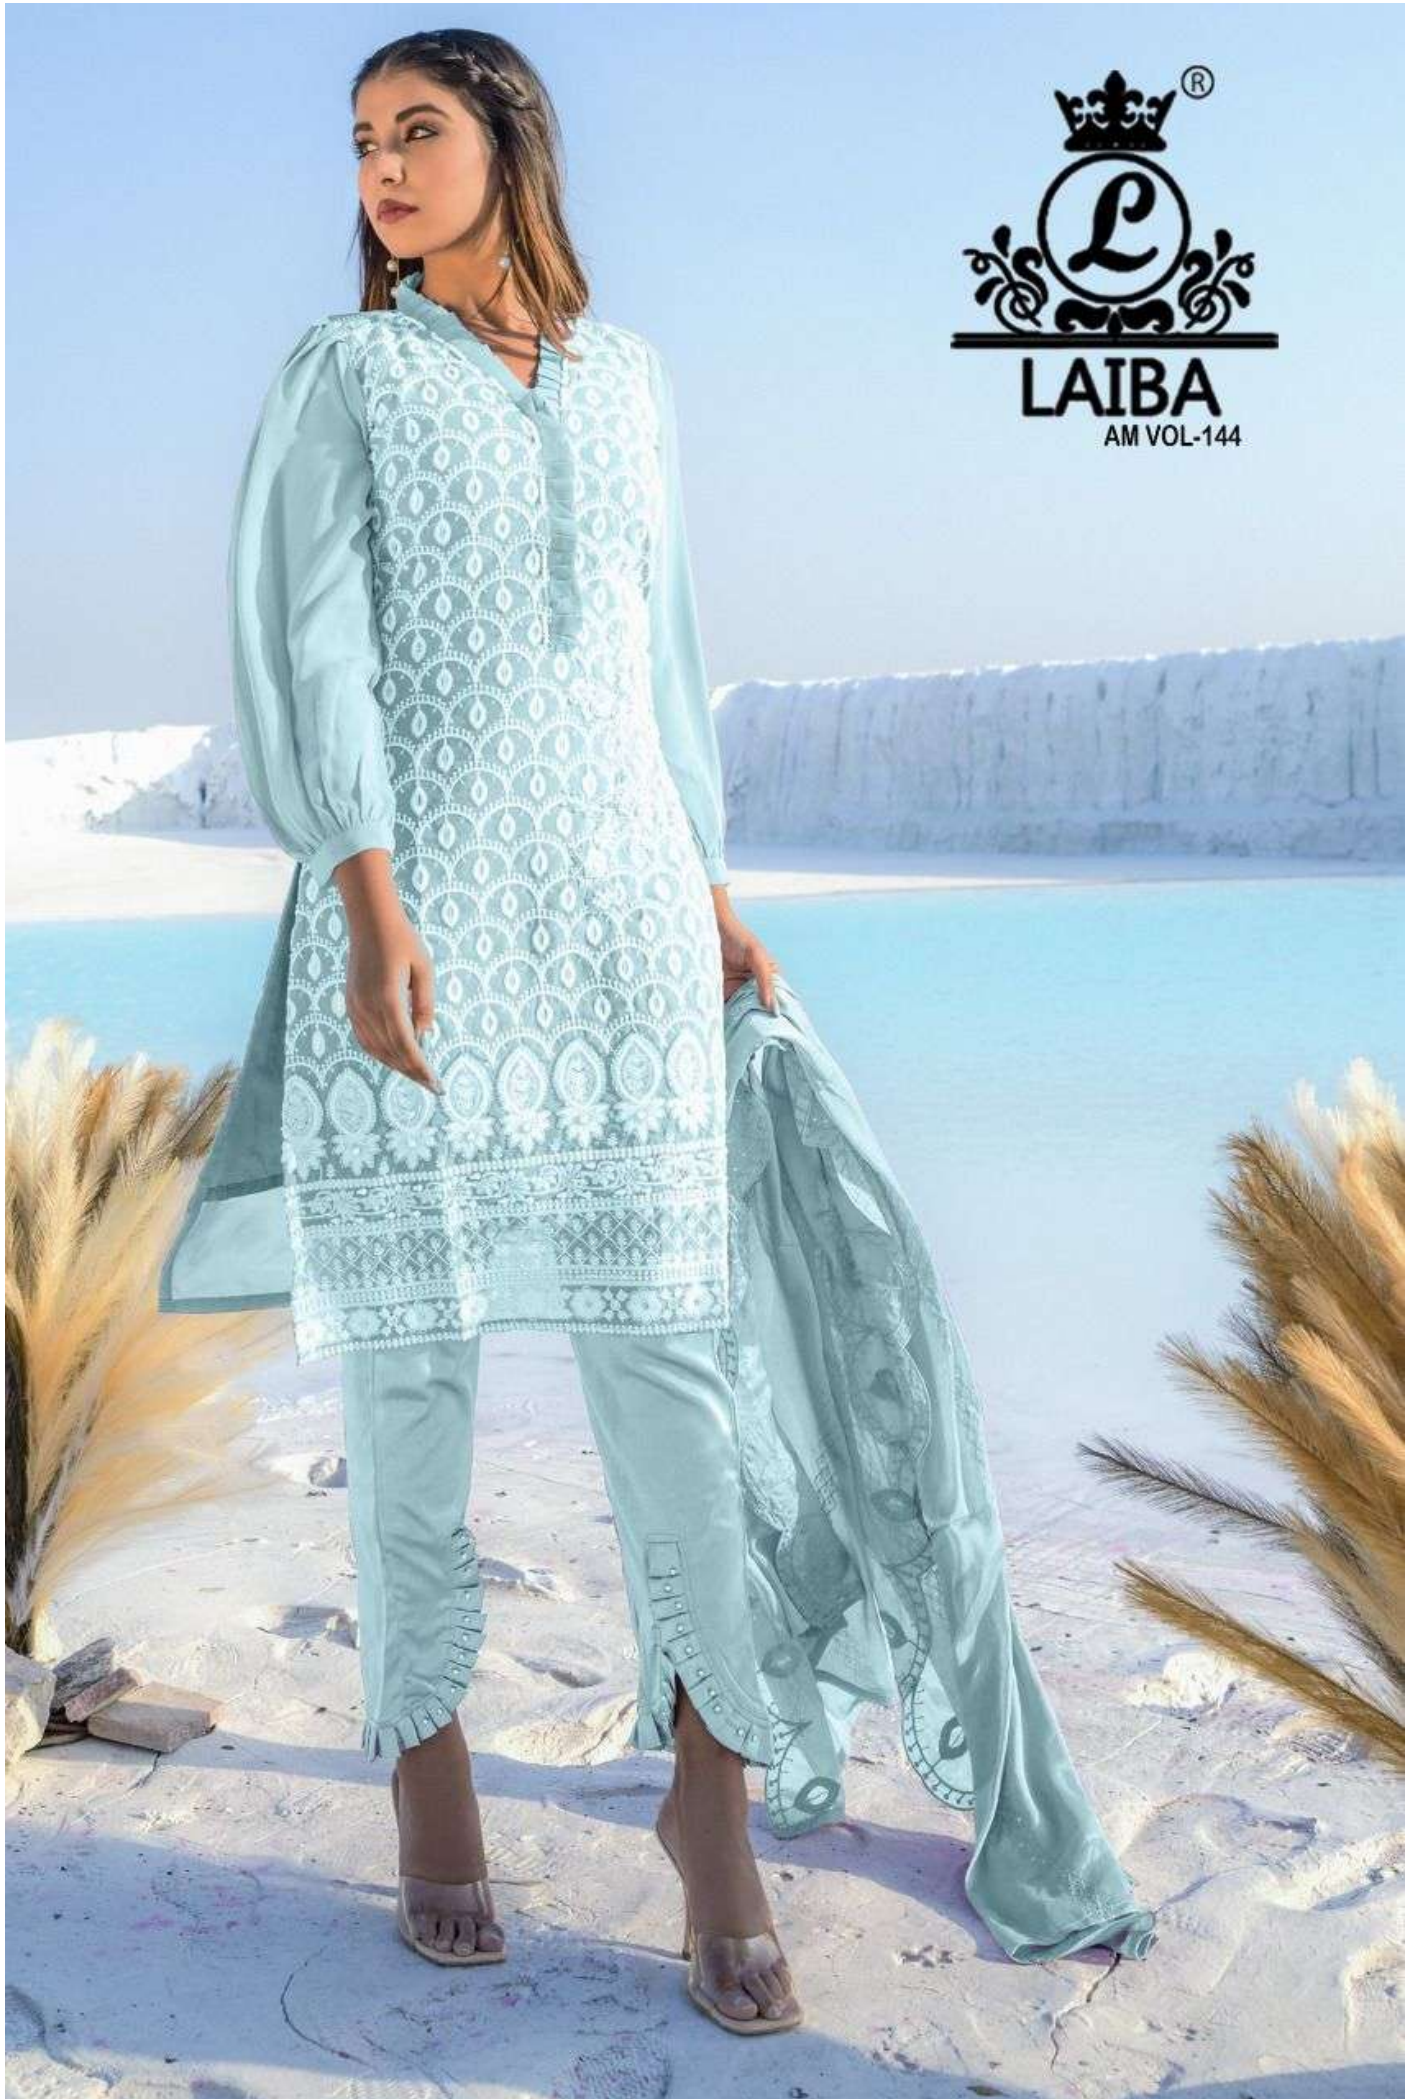

**FABRICS DETAILS**

TOP:-PURE GEORGETTE

BOTTOM:-PURE COTTON SARTIN STREACHABLE

SIZE:-XL

**CARE INSTRUCTIONS**

DRY CLEAN RECOMMENDED  
DO NOT USE ANY TYPE OF BLEACH OR STAIN REMOVING CHEMICALS  
WASH & SOAK COLORED & WHITE FABRICS SEPARATELY  
DO NOT OVER EXPOSE DAMP FABRIC TO STRONG SUNLIGHT  
IRON AT MODERATE TEMPERATURE

**LAIBA**  
AM VOL-144

**FABRICS DETAILS**

TOP:-PURE GEORGETTE

BOTTOM:-PURE COTTON SARTIN STREACHABLE

SIZE:-XL

**CARE INSTRUCTIONS**

DRY CLEAN RECOMMENDED  
DO NOT USE ANY TYPE OF BLEACH OR STAIN REMOVING CHEMICALS  
WASH & SOAK COLORED & WHITE FABRICS SEPARATELY  
DO NOT OVER EXPOSE DAMP FABRIC TO STRONG SUNLIGHT  
IRON AT MODERATE TEMPERATURE