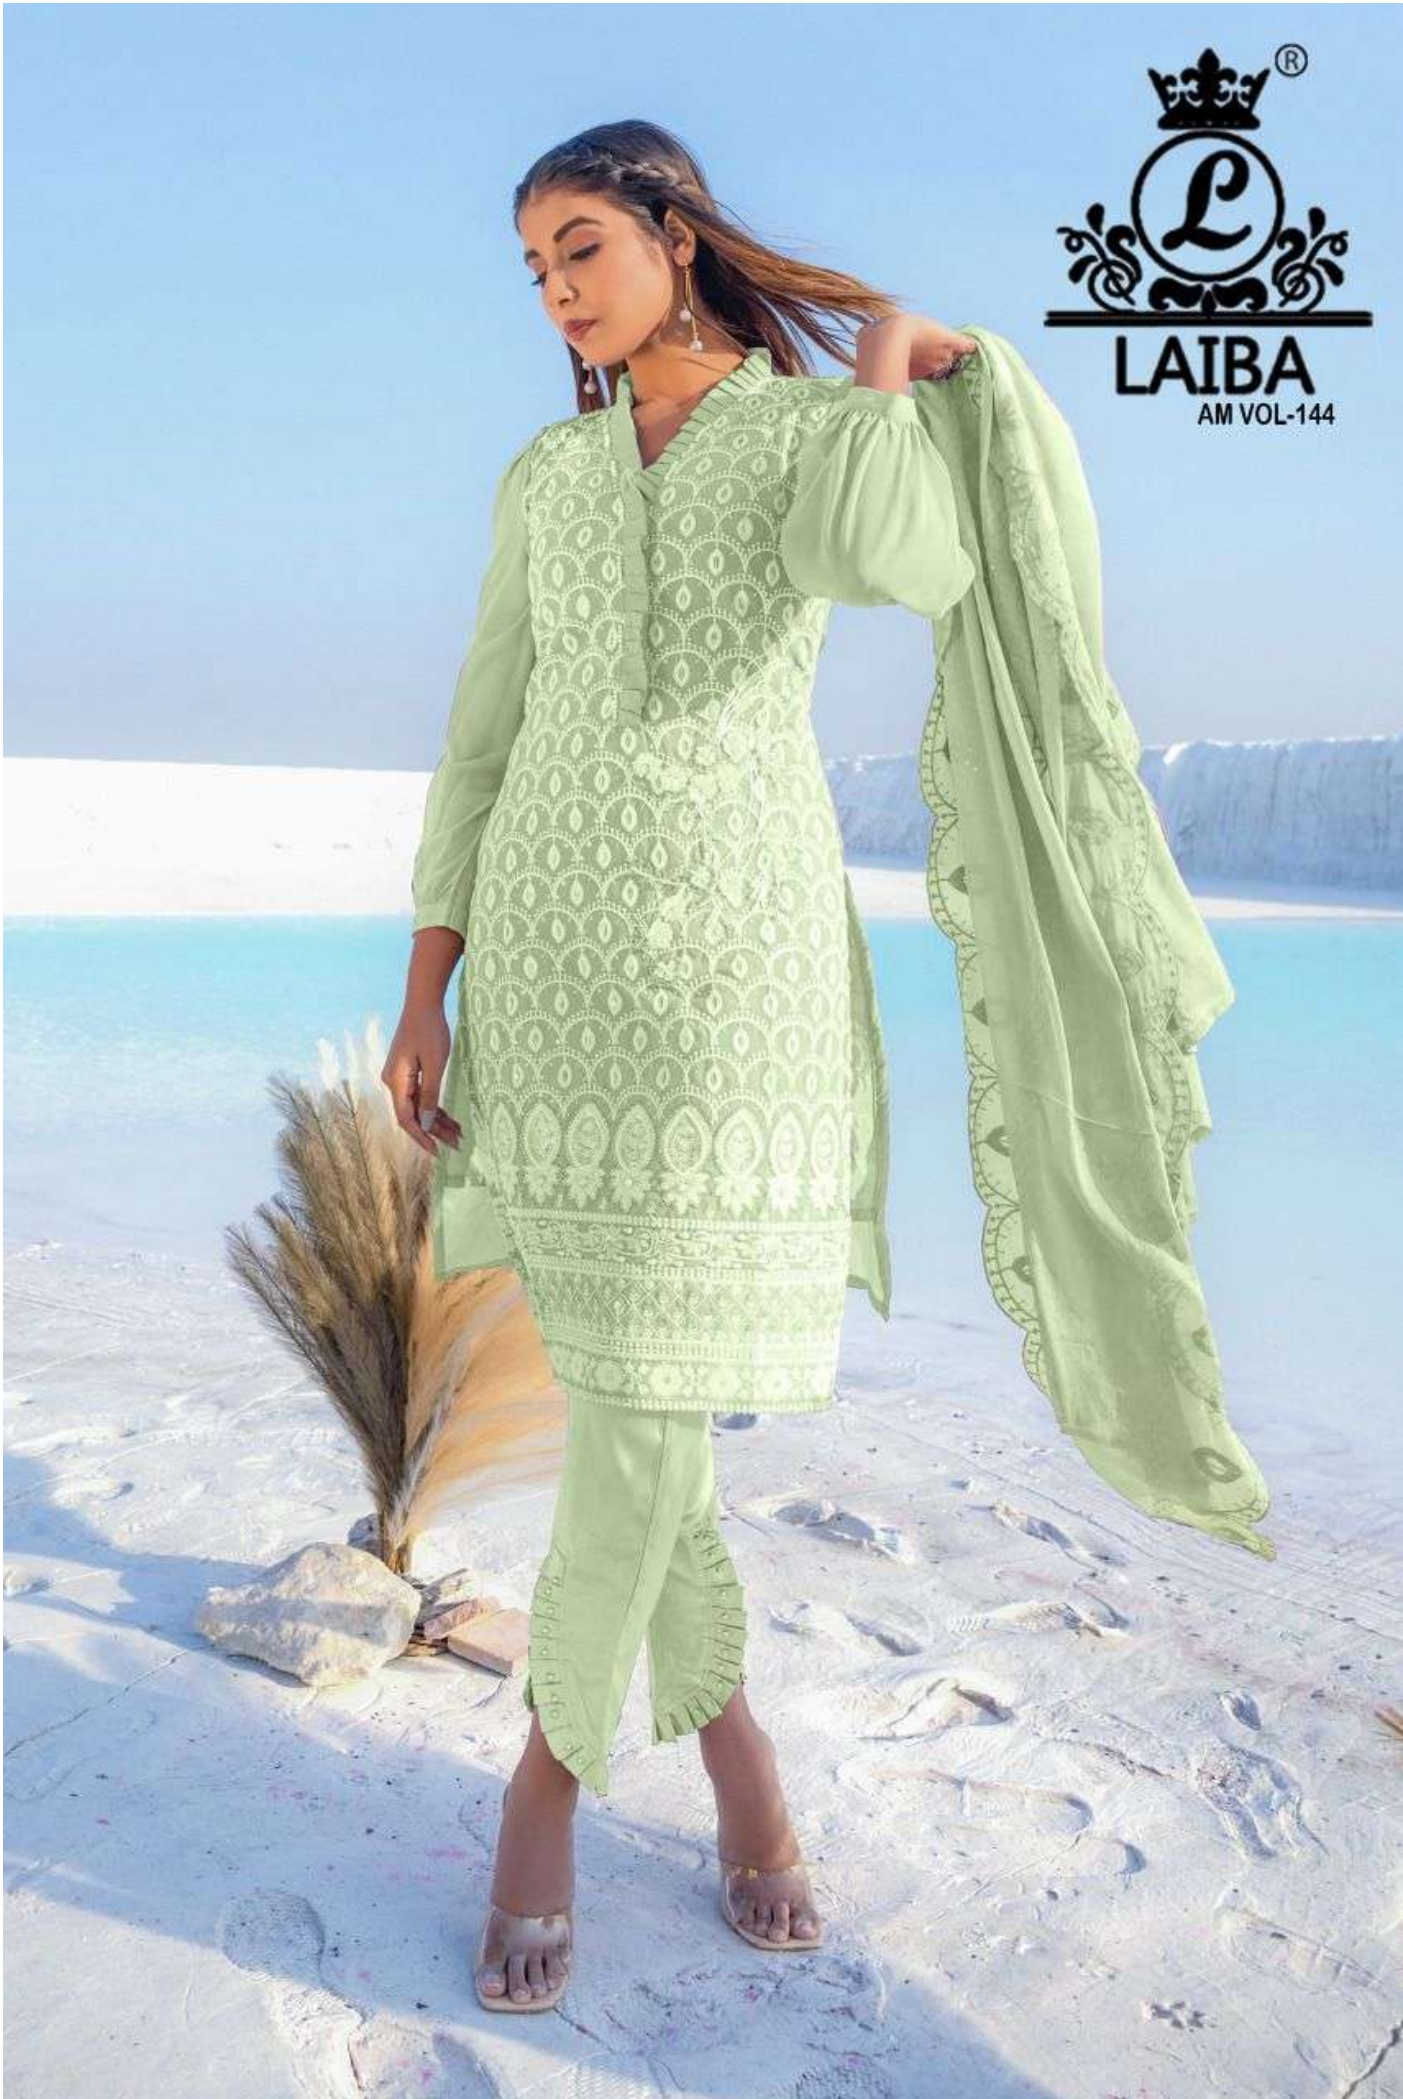

**FABRICS DETAILS**

TOP:-PURE GEORGETTE

BOTTOM:-PURE COTTON SARTIN STREACHABLE

SIZE:-XL

**CARE INSTRUCTIONS**

DRY CLEAN RECOMMENDED  
DO NOT USE ANY TYPE OF BLEACH OR STAIN REMOVING CHEMICALS  
WASH & SOAK COLORED & WHITE FABRICS SEPARATELY  
DO NOT OVER EXPOSE DAMP FABRIC TO STRONG SUNLIGHT  
IRON AT MODERATE TEMPERATURE

**LAIBA**  
AM VOL-144

**FABRICS DETAILS**

TOP:-PURE GEORGETTE

BOTTOM:-PURE COTTON SARTIN STREACHABLE

SIZE:-XL

**CARE INSTRUCTIONS**

DRY CLEAN RECOMMENDED  
DO NOT USE ANY TYPE OF BLEACH OR STAIN REMOVING CHEMICALS  
WASH & SOAK COLORED & WHITE FABRICS SEPARATELY  
DO NOT OVER EXPOSE DAMP FABRIC TO STRONG SUNLIGHT  
IRON AT MODERATE TEMPERATURE