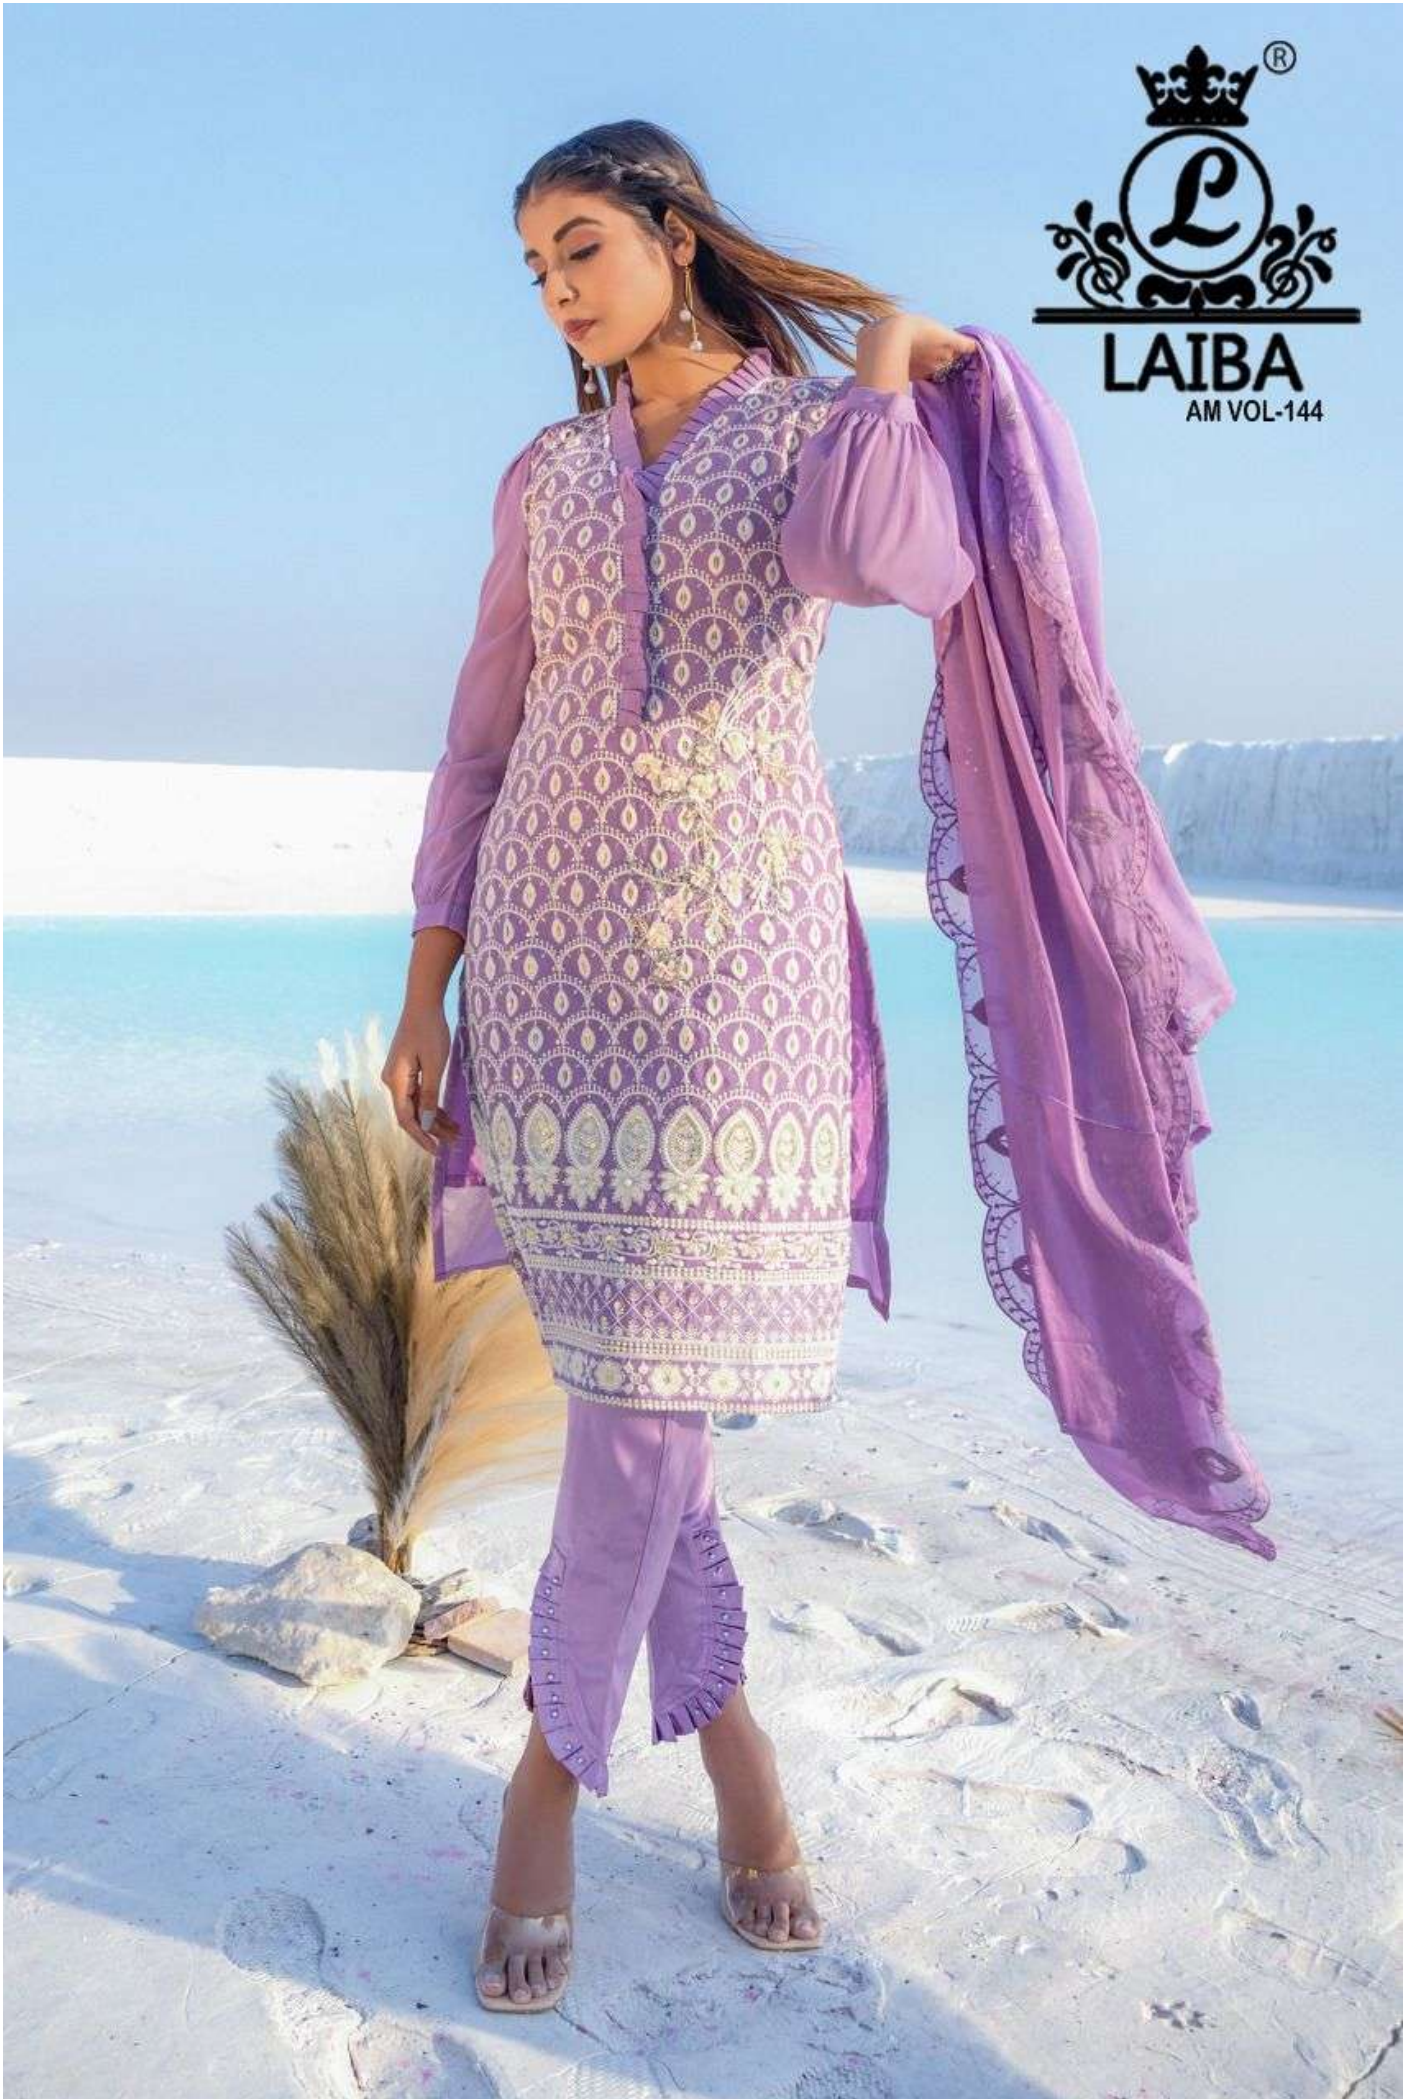

FABRICS DETAILS

TOP:-PURE GEORGETTE

BOTTOM:-PURE COTTON SARTIN STREACHABLE

SIZE:-XL

CARE INSTRUCTIONS

DRY CLEAN RECOMMENDED
DO NOT USE ANY TYPE OF BLEACH OR STAIN REMOVING CHEMICALS
WASH & SOAK COLORED & WHITE FABRICS SEPARATELY
DO NOT OVER EXPOSE DAMP FABRIC TO STRONG SUNLIGHT
IRON AT MODERATE TEMPERATURE

LAIBA
AM VOL-144

FABRICS DETAILS

TOP:-PURE GEORGETTE

BOTTOM:-PURE COTTON SARTIN STREACHABLE

SIZE:-XL

CARE INSTRUCTIONS

DRY CLEAN RECOMMENDED
DO NOT USE ANY TYPE OF BLEACH OR STAIN REMOVING CHEMICALS
WASH & SOAK COLORED & WHITE FABRICS SEPARATELY
DO NOT OVER EXPOSE DAMP FABRIC TO STRONG SUNLIGHT
IRON AT MODERATE TEMPERATURE