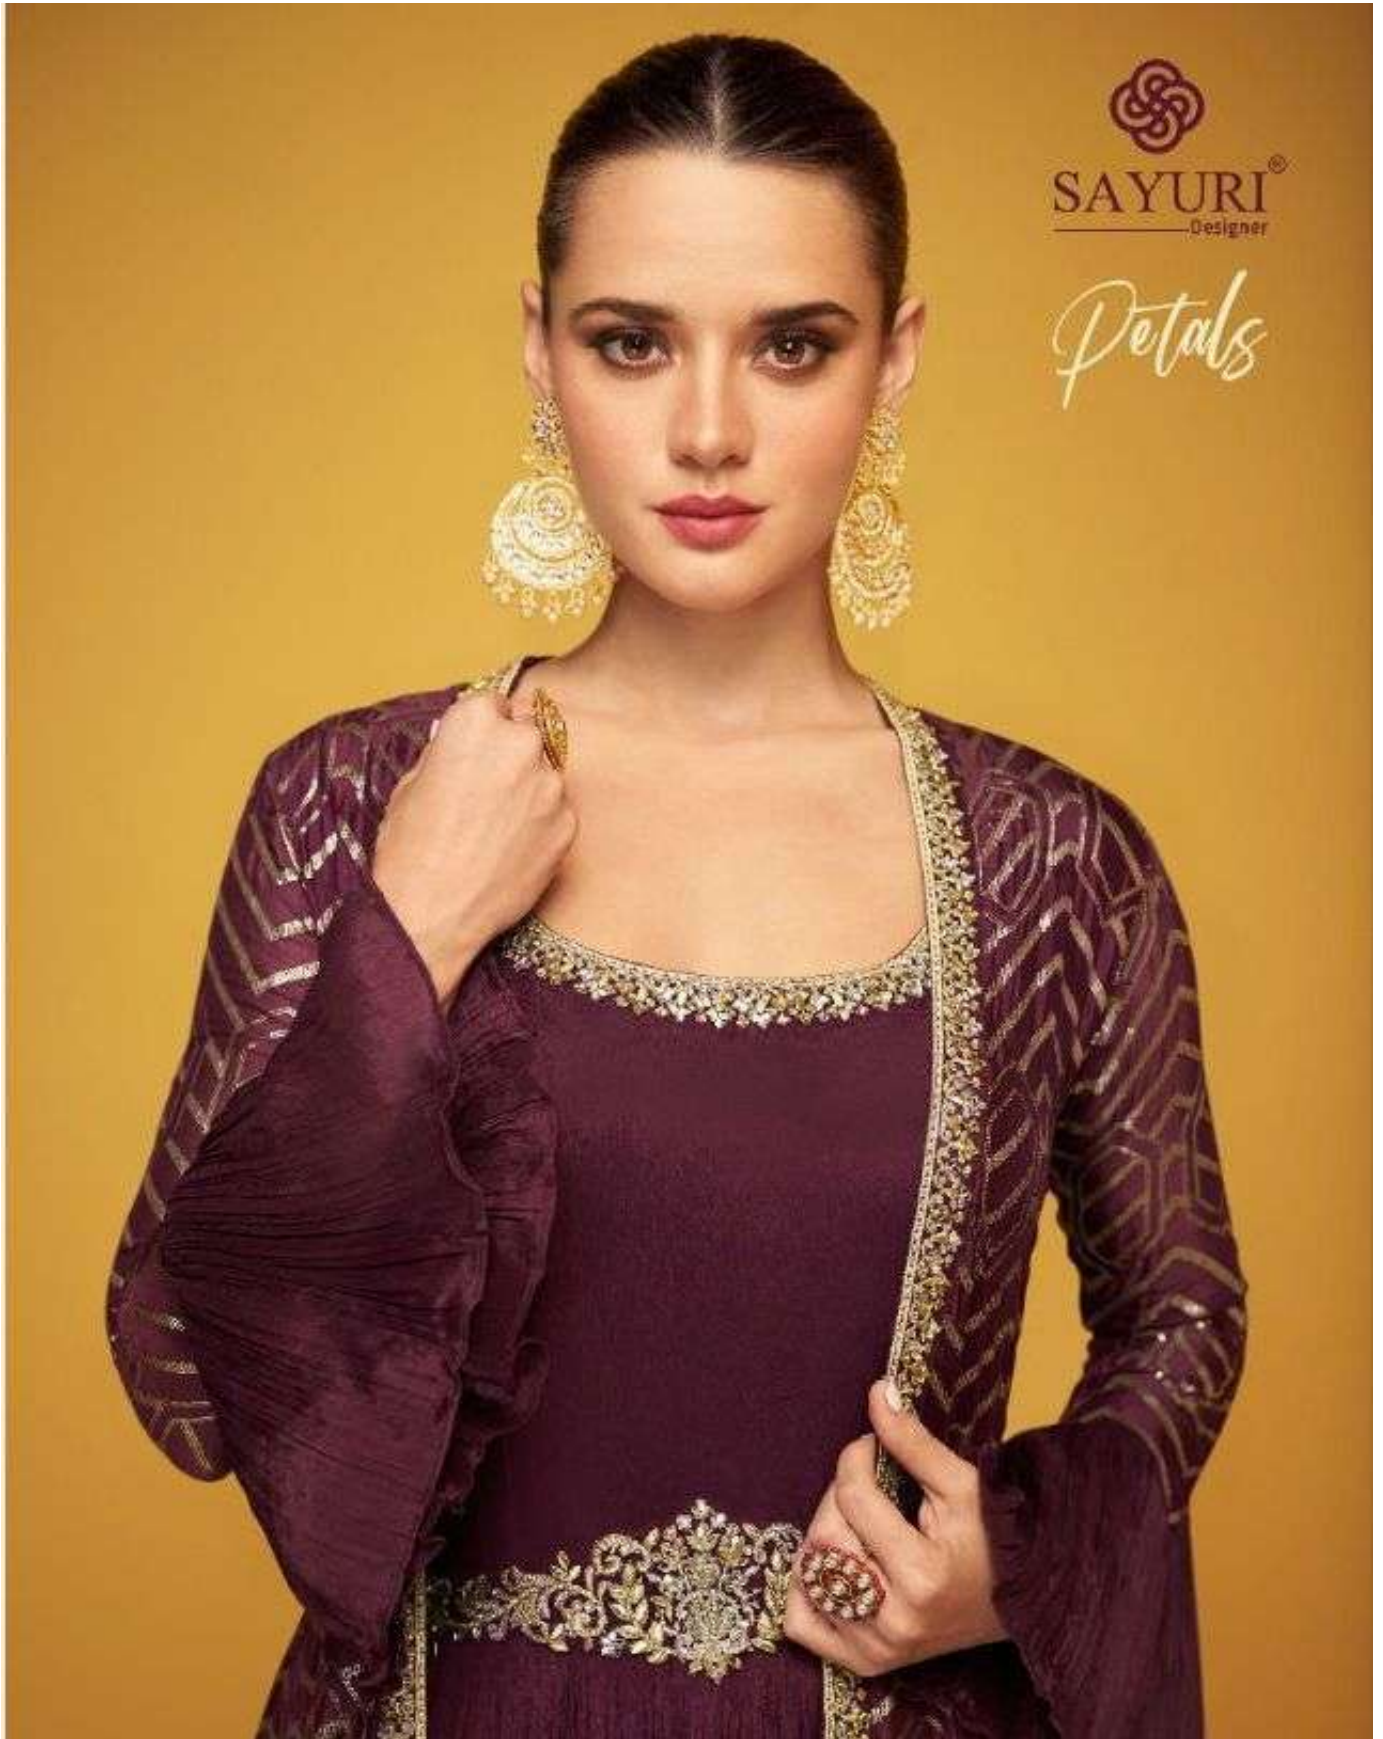

SAYURI<sup>®</sup>  
Designer

*Petals*

SAYURI<sup>®</sup>  
Designer

*Petals*

SAYURI<sup>®</sup>  
Designer

5212

5211

5212

5213

  
SAYURI<sup>®</sup>  
Designer  
*Petals*

SAYURI®  
Designer

*Petals*

~ FABRIC ~  
GEORGETTE/CHINON  
( FRONT AND  
BACK EMBROIDERED )

~ DUPTTA ~  
GEROGETTE/NET  
( EMBROIDERED )

~ SIZE ~  
FREE SIZE STITCHED  
WITH CANCAN