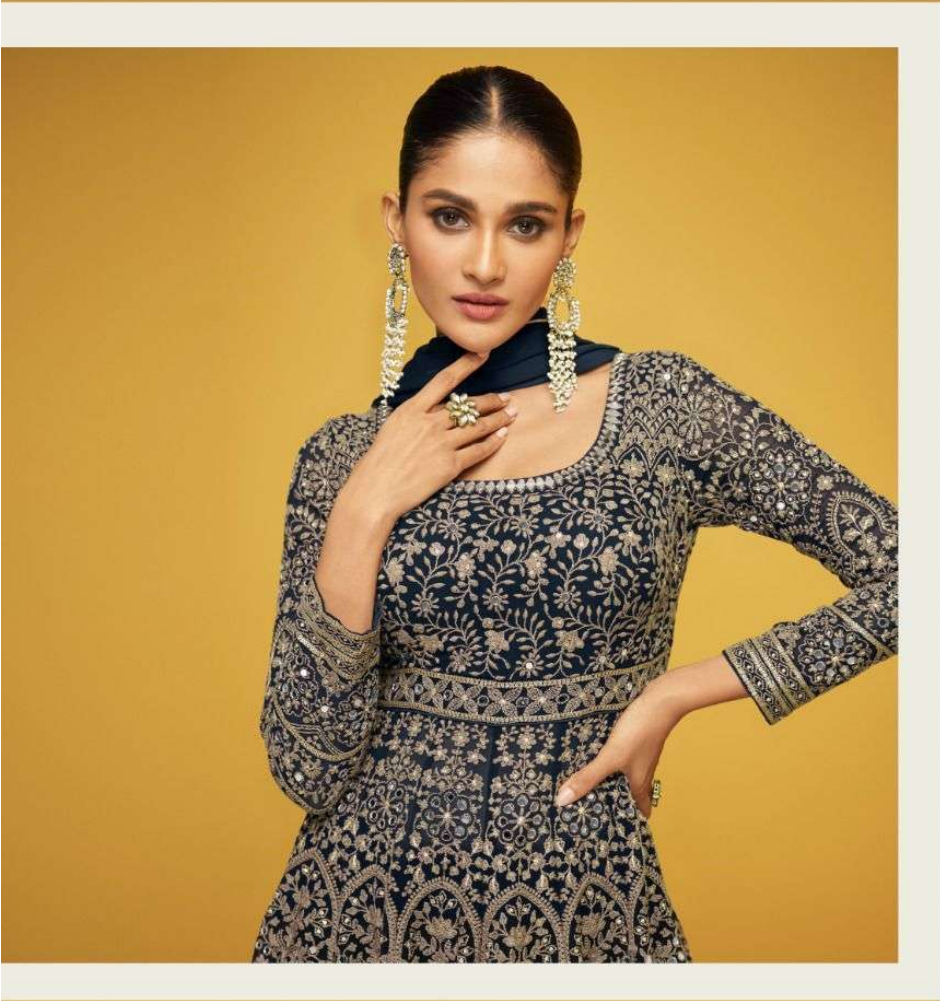

5213

  
SAYURI<sup>®</sup>  
Designer  
*Petals*

SAYURI®  
Designer

*Petals*

~ FABRIC ~  
GEORGETTE/CHINON  
( FRONT AND  
BACK EMBROIDERED )

~ DUPTTA ~  
GEROGETTE/NET  
( EMBROIDERED )

~ SIZE ~  
FREE SIZE STITCHED  
WITH CANCAN