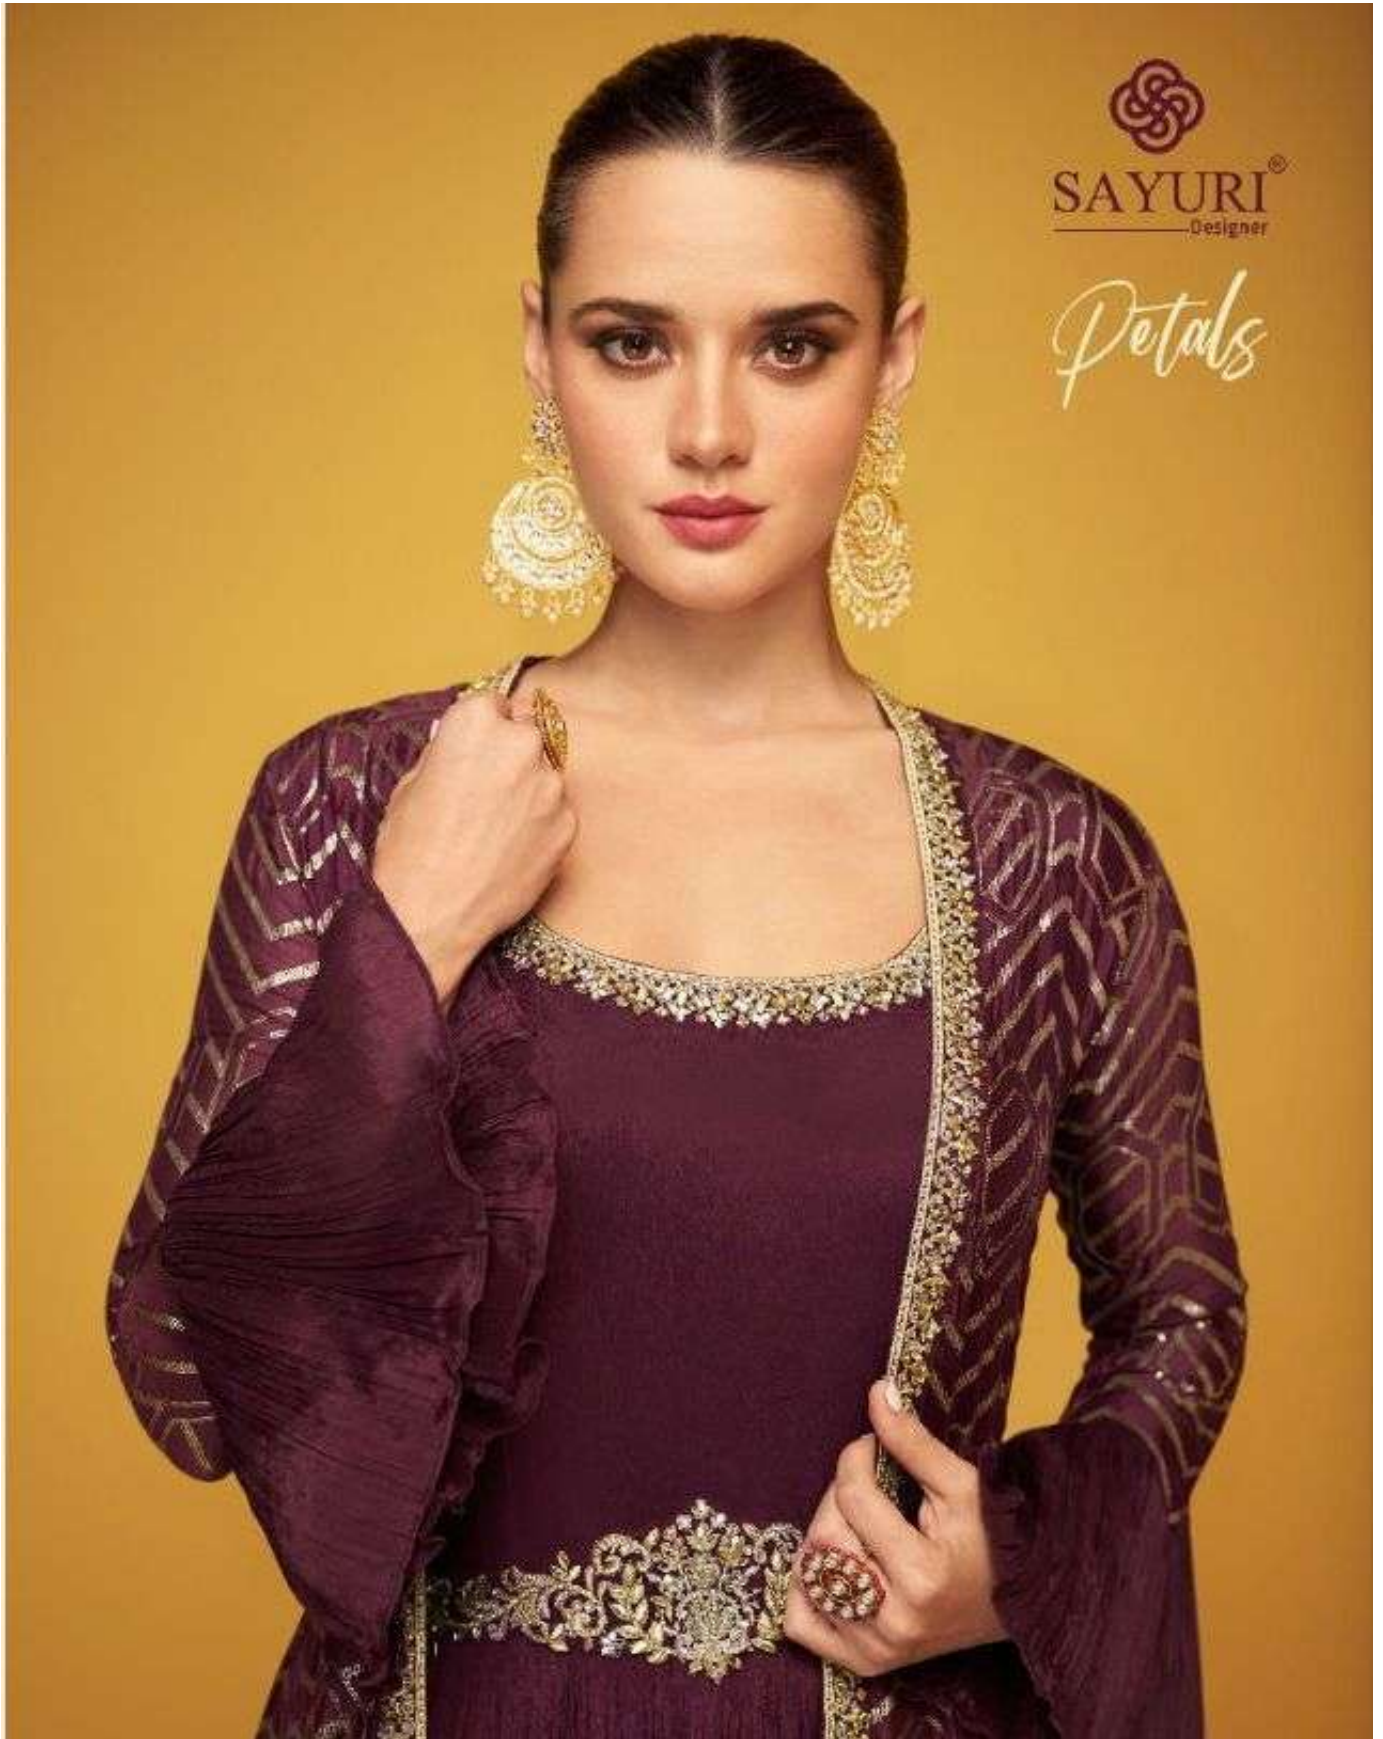

SAYURI<sup>®</sup>  
Designer

*Petals*

SAYURI<sup>®</sup>  
Designer

*Petals*

SAYURI<sup>®</sup>  
Designer

5212

5211

5212

5213

SAYURI®  
Designer

*Petals*

~ FABRIC ~  
GEORGETTE/CHINON  
( FRONT AND  
BACK EMBROIDERED )

~ DUPTTA ~  
GEROGETTE/NET  
( EMBROIDERED )

~ SIZE ~  
FREE SIZE STITCHED  
WITH CANCAN

~ PRICE -2499/-  
GST 12% EXTRA