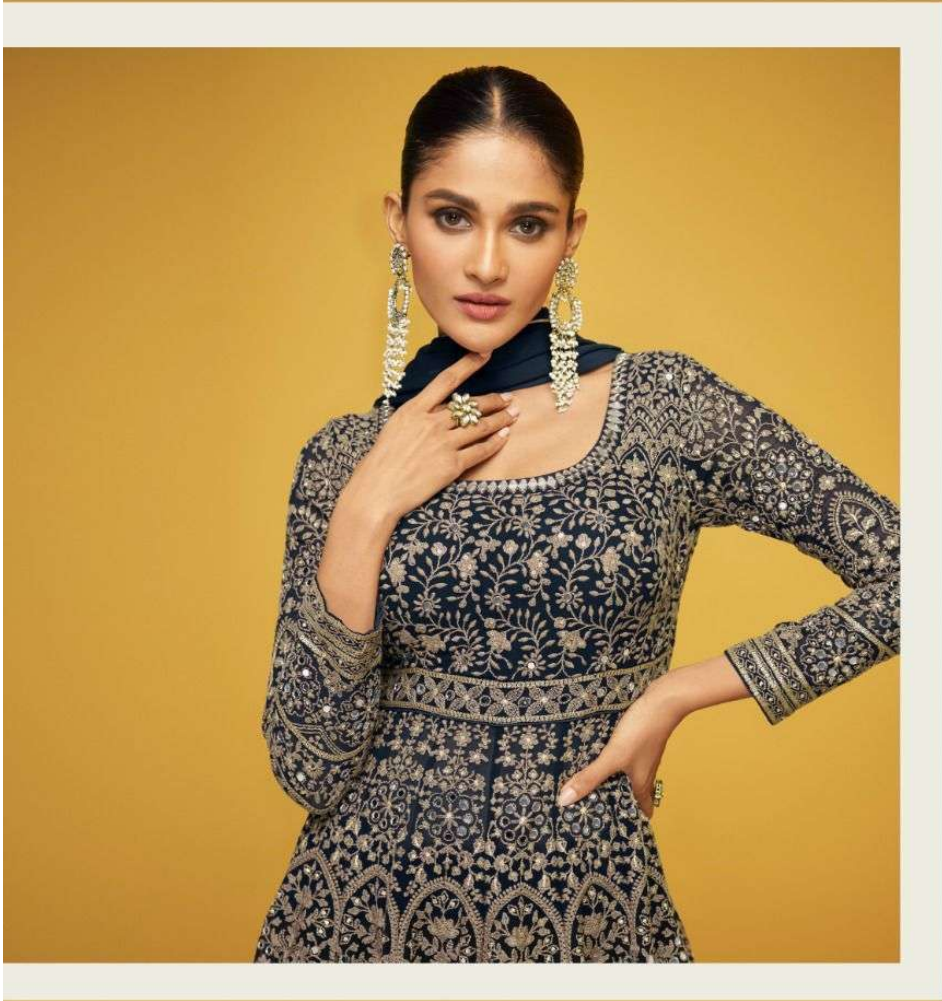

SAYURI<sup>®</sup>  
Designer

*Petals*

SAYURI<sup>®</sup>  
Designer

*Petals*

SAYURI<sup>®</sup>  
Designer

5212

5211

5212

5213

SAYURI®  
Designer

*Petals*

~ FABRIC ~  
GEORGETTE/CHINON  
( FRONT AND  
BACK EMBROIDERED )

~ DUPTTA ~  
GEROGETTE/NET  
( EMBROIDERED )

~ SIZE ~  
FREE SIZE STITCHED  
WITH CANCAN

~ PRICE -2499/-  
GST 12% EXTRA