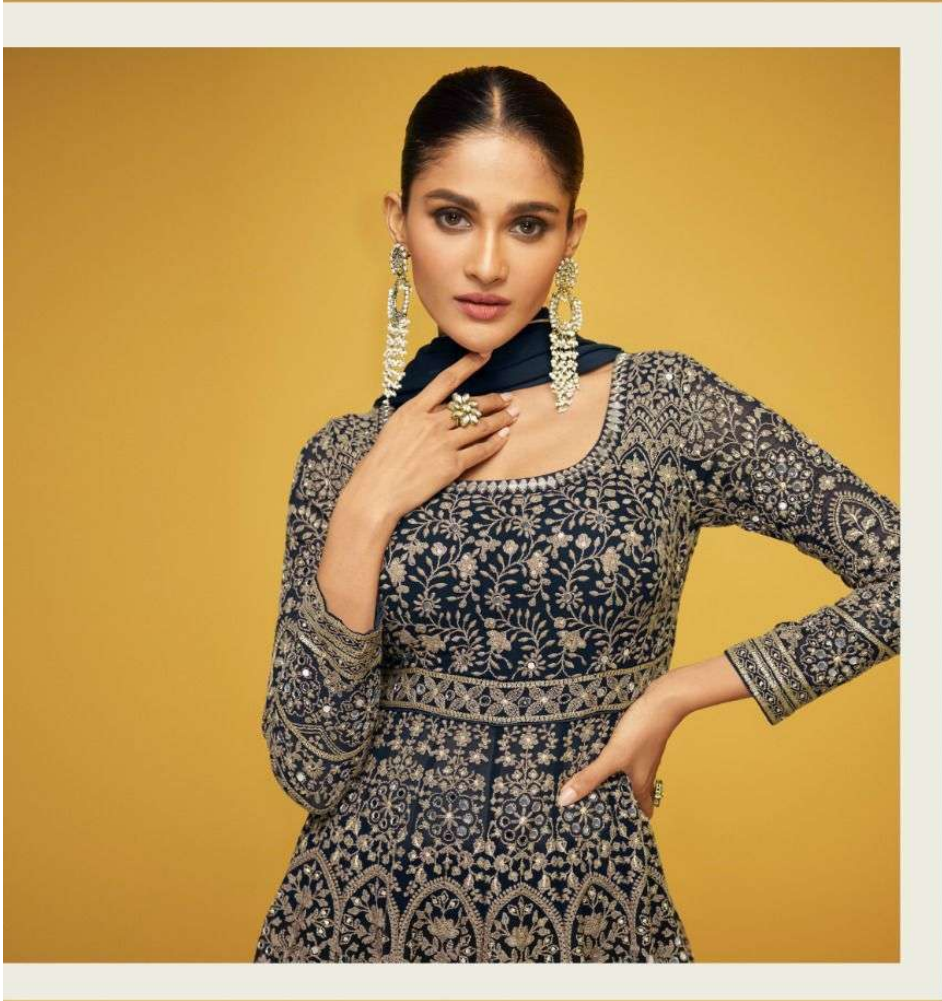

SAYURI[®]
Designer

Petals

SAYURI[®]
Designer

Petals

SAYURI[®]
Designer

5212

5211

5212

5213

SAYURI[®]
Designer
Petals

SAYURI®
Designer

Petals

~ FABRIC ~
GEORGETTE/CHINON
(FRONT AND
BACK EMBROIDERED)

~ DUPTTA ~
GEROGETTE/NET
(EMBROIDERED)

~ SIZE ~
FREE SIZE STITCHED
WITH CANCAN

~ PRICE -2499/-
GST 12% EXTRA