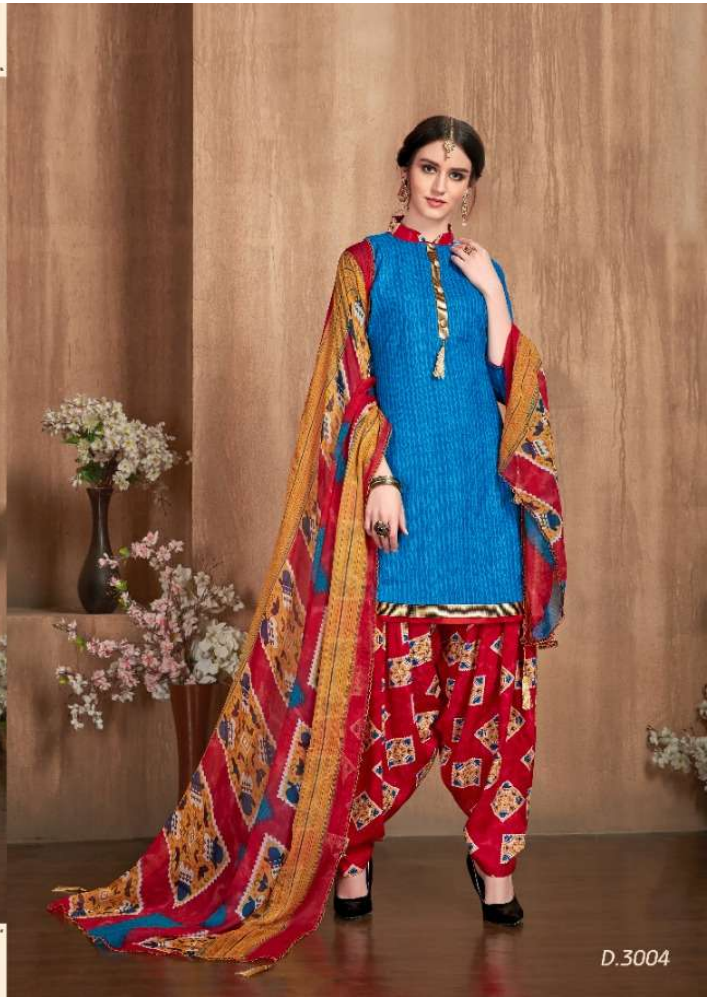

D.3008

A full-body view of a woman standing, wearing the same red and blue patterned outfit as in the close-up. She is wearing a red shawl with a blue and yellow patterned border. The outfit consists of a long-sleeved top and matching pants. She is wearing red high-heeled shoes. The background is a textured, light brown wall with a vase of white flowers on the left.

**COVER  
STAR**

a masterfully embroidered shift,  
exquisitely patterned dupatta  
with sophisticated print designs,  
return to all about celebrating  
and bringing out the best in you

D.3007

MAGAZINE COVER

# GLORIOUS

all vibrant colors and trendy patterns, which makes it difficult for a woman to let go of the opportunity to own a few, so include new and grab your favorite outfit now!

D.3005

SILKY  
GRACE

This season brings a new dimension to fashion as it craves in innovation and creativity due to a continuous demand from our valuable customers and prolonged this season