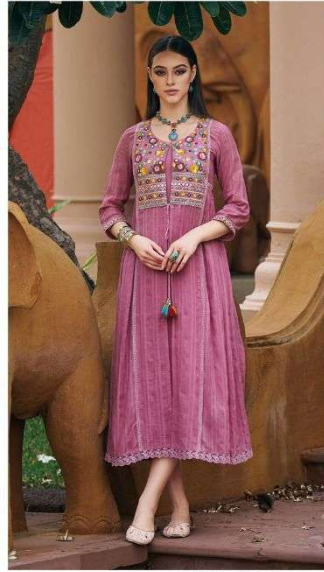

EK SHOOT. 40103