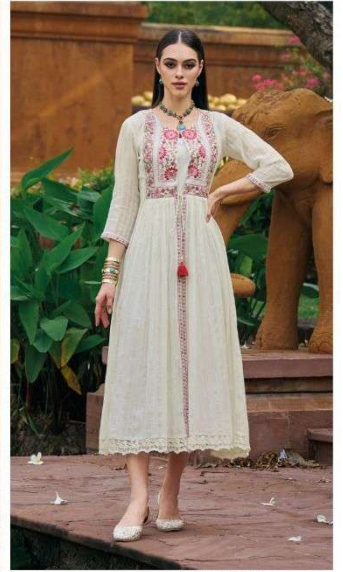

EK SHOOT. 40103

EK SHOOT. 40104

EK SOOT

LUXURY COLLECTION

VOL.2