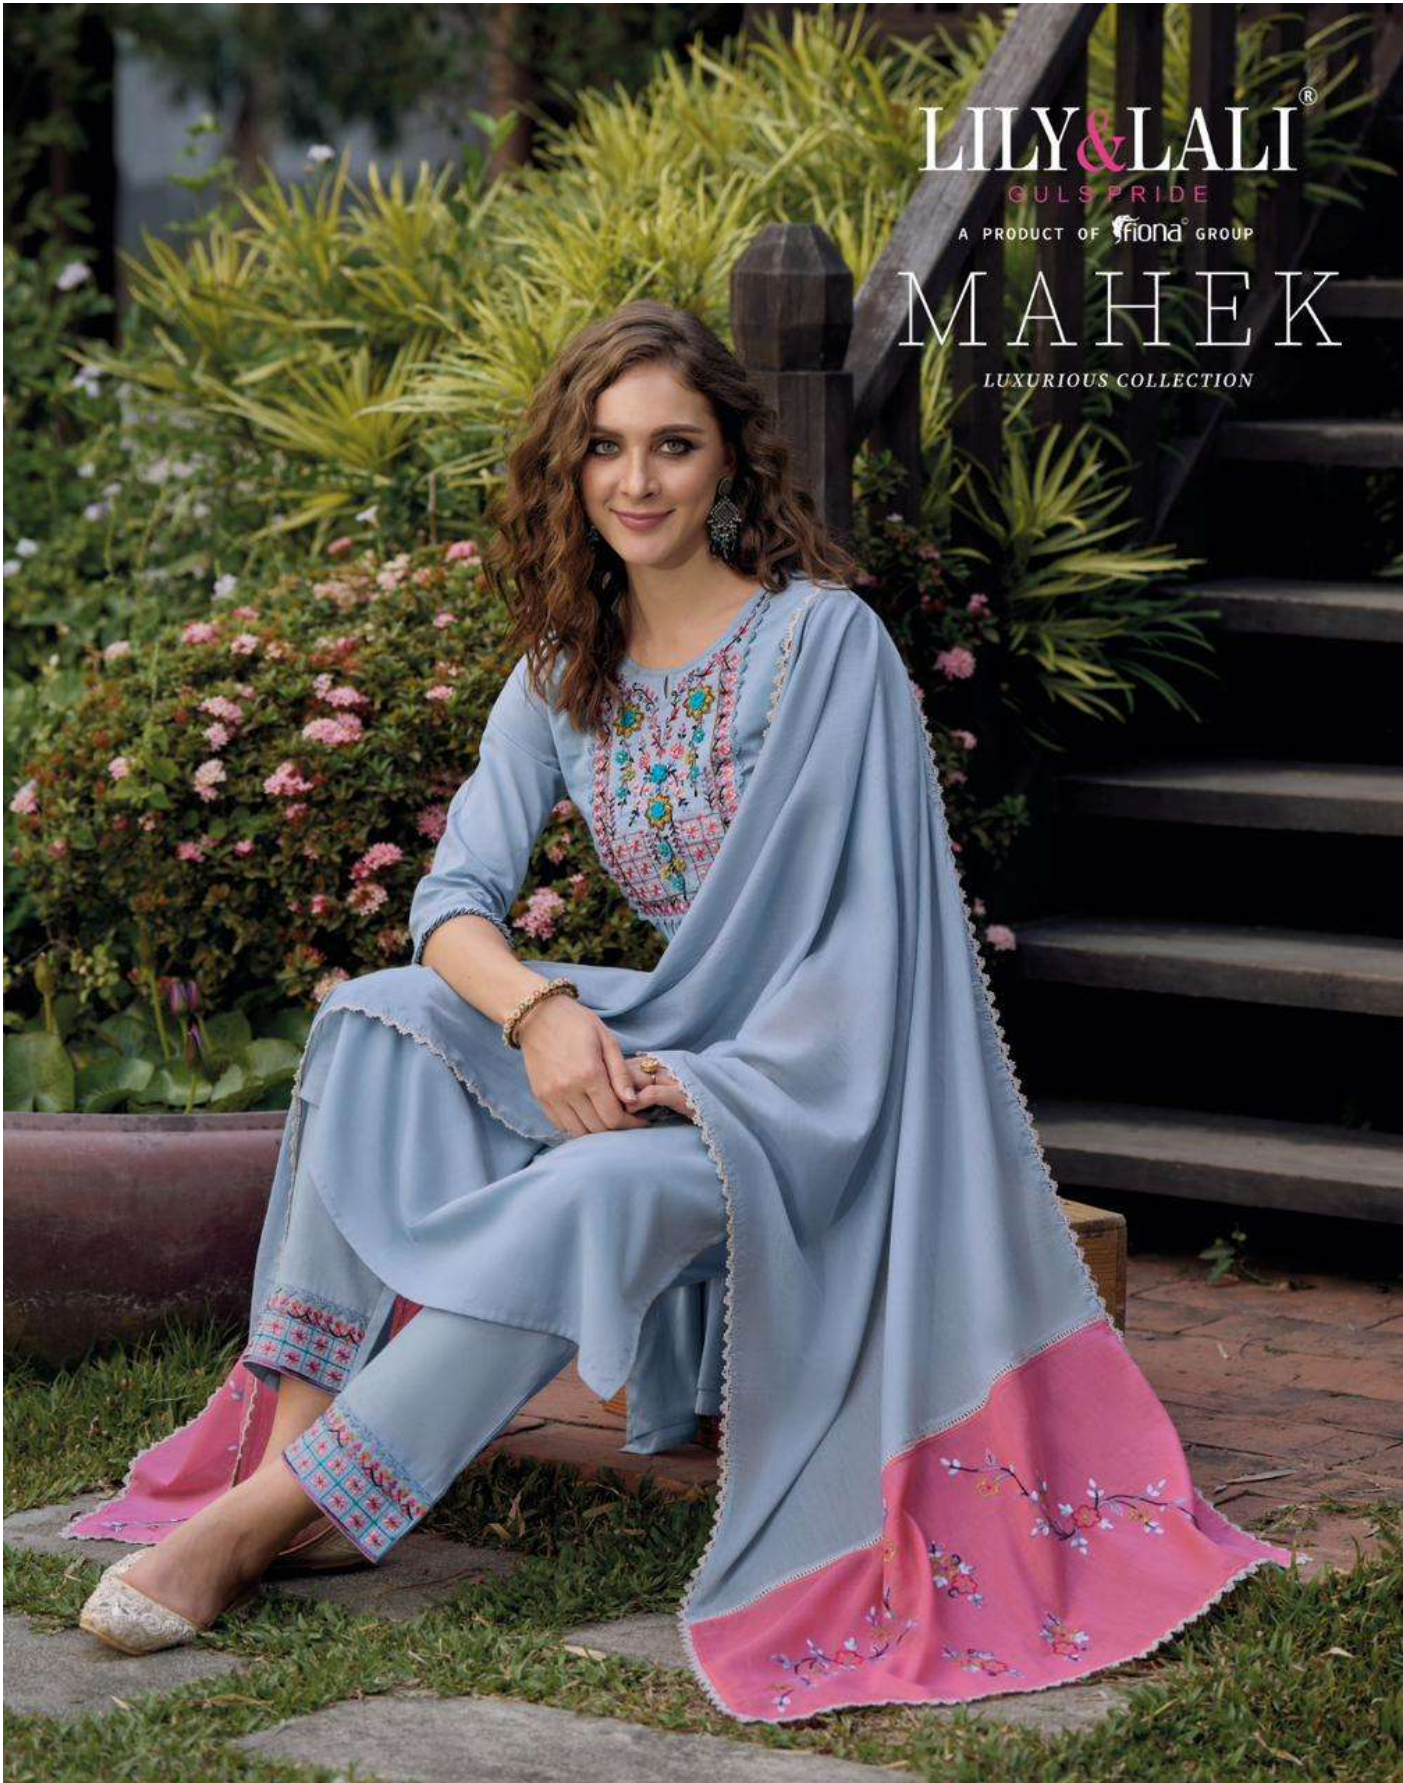

LILY & LALI[®]

GULSPRIDE

A PRODUCT OF *fiona* GROUP

MAHEK

LUXURIOUS COLLECTION

LILY & LALI[®]
GIRLS PRIDE
A PRODUCT OF Sirona[®] GROUP

DESIGN NO
11703

DESIGN NO
11706