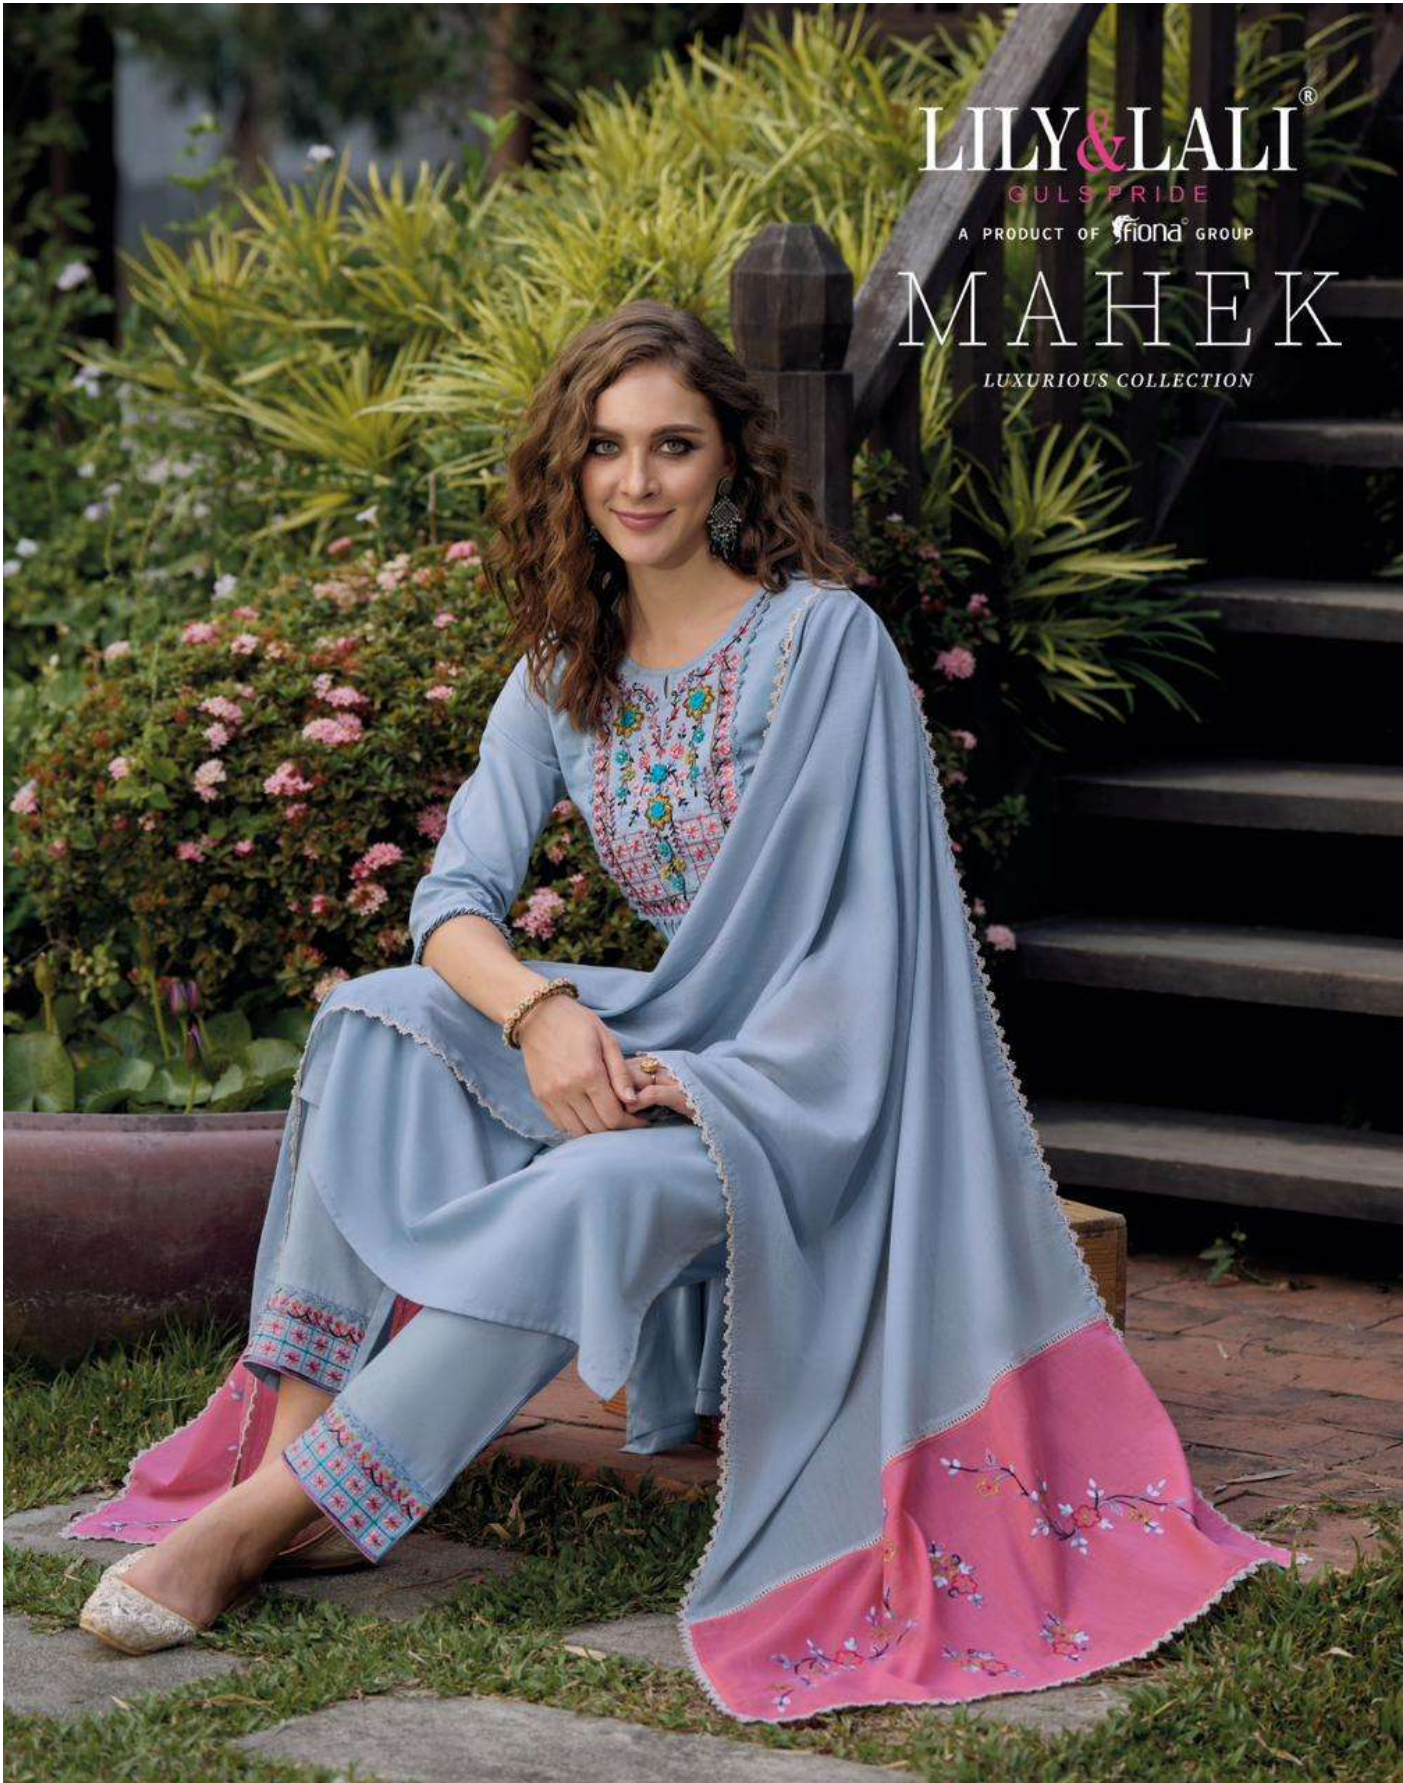

LILY & LALI<sup>®</sup>

GULSPRIDE

A PRODUCT OF *fiona* GROUP

MAHEK

LUXURIOUS COLLECTION

LILY & LALI<sup>®</sup>  
GOLD PRIDE  
A PRODUCT OF Sirona<sup>®</sup> GROUP

DESIGN NO  
11703

DESIGN NO  
11706