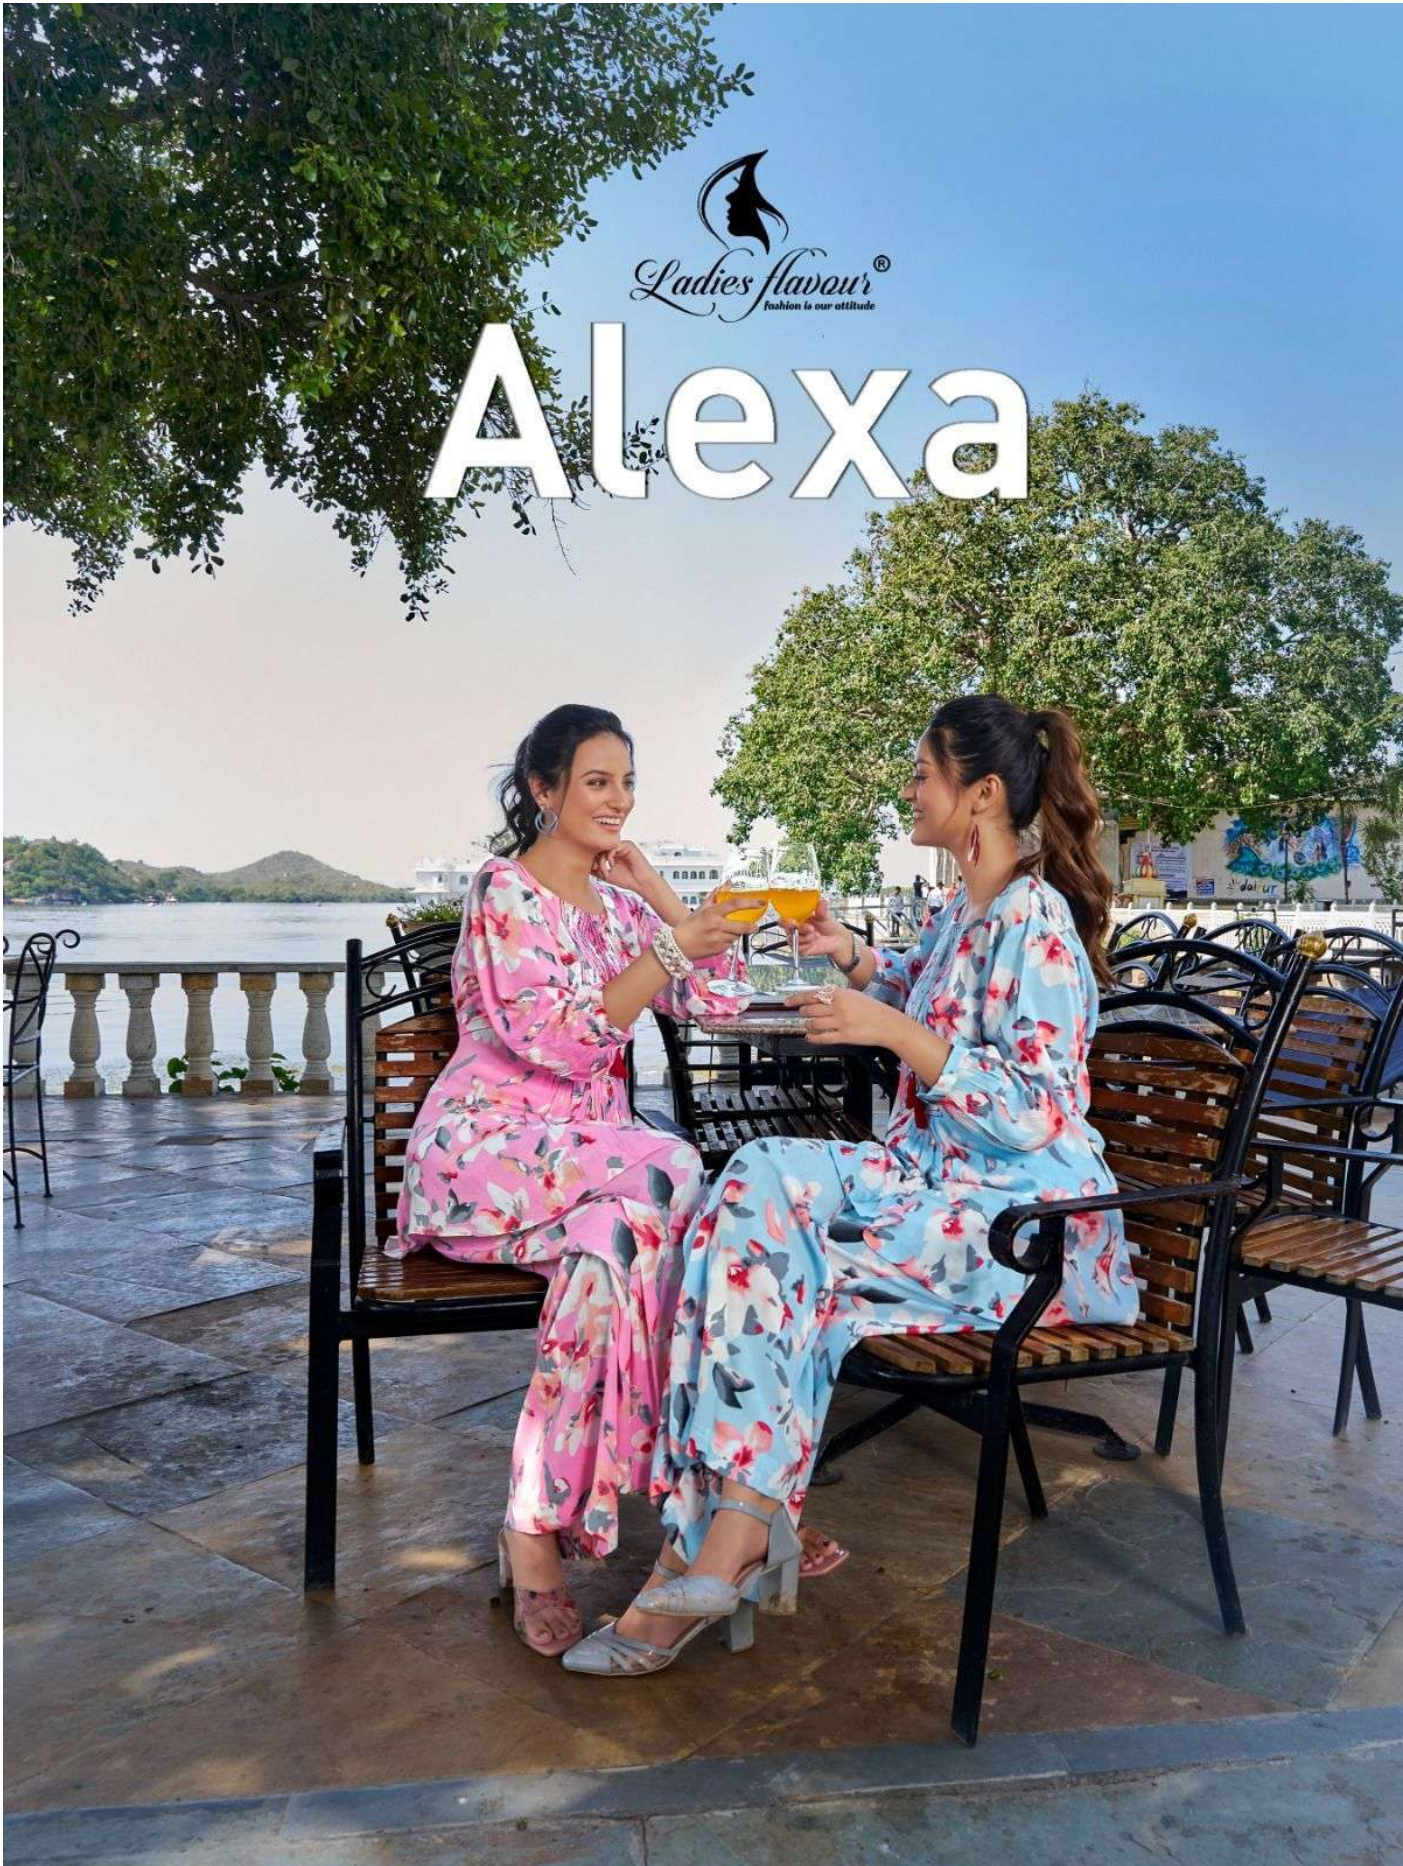

Ladies Flavour®
Fashion is our attitude

Alexa