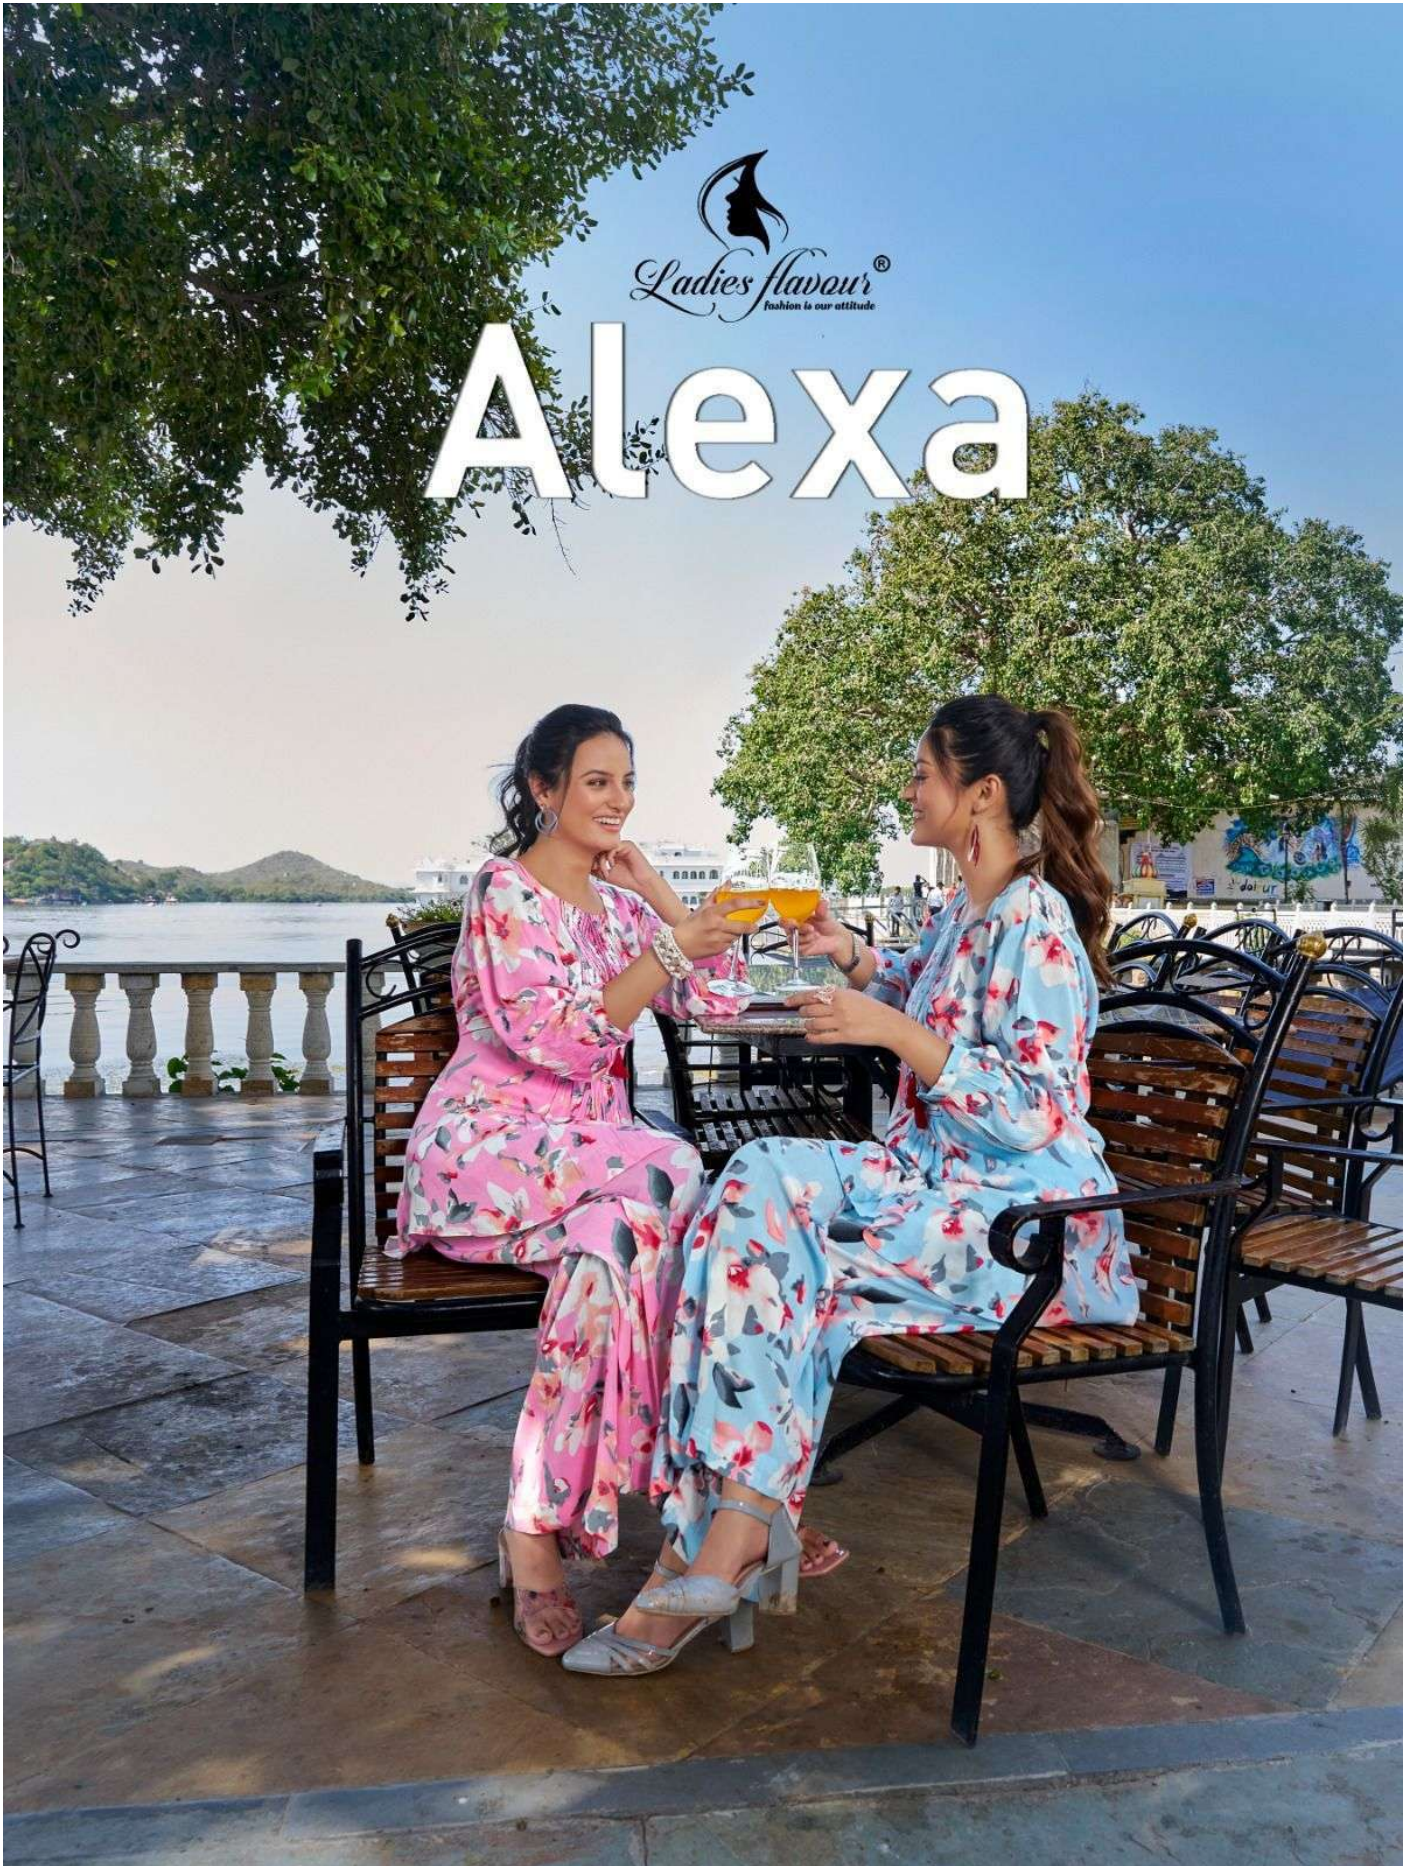

Ladies flavour®
Fashion is our attitude

Alexa