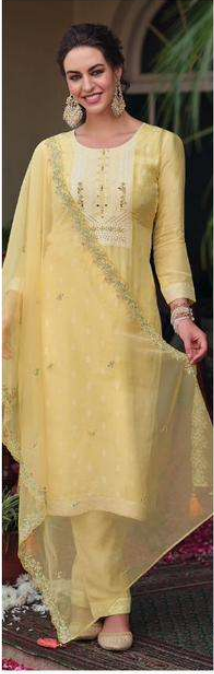

PHOTOGRAPHY: ANITA

KAILEE™

fashion

MODERN. ELEGANT. MERRA

EVERY DAY, HALF OF MY OUTFIT IS VINTAGE. IT'S ROMANTIC; IT'S NOSTALGIC. I'M A MAGPIE FOR OLD TIMES

KAILEE™

fashion

INDIAN ETHNIC WEAR

KAILEE™

fashion

INDIAN ETHNIC WEAR

KAILEE

DESIGNER FASHION WEAR

Niharika

41001

41002

41003

41004

41005

41006