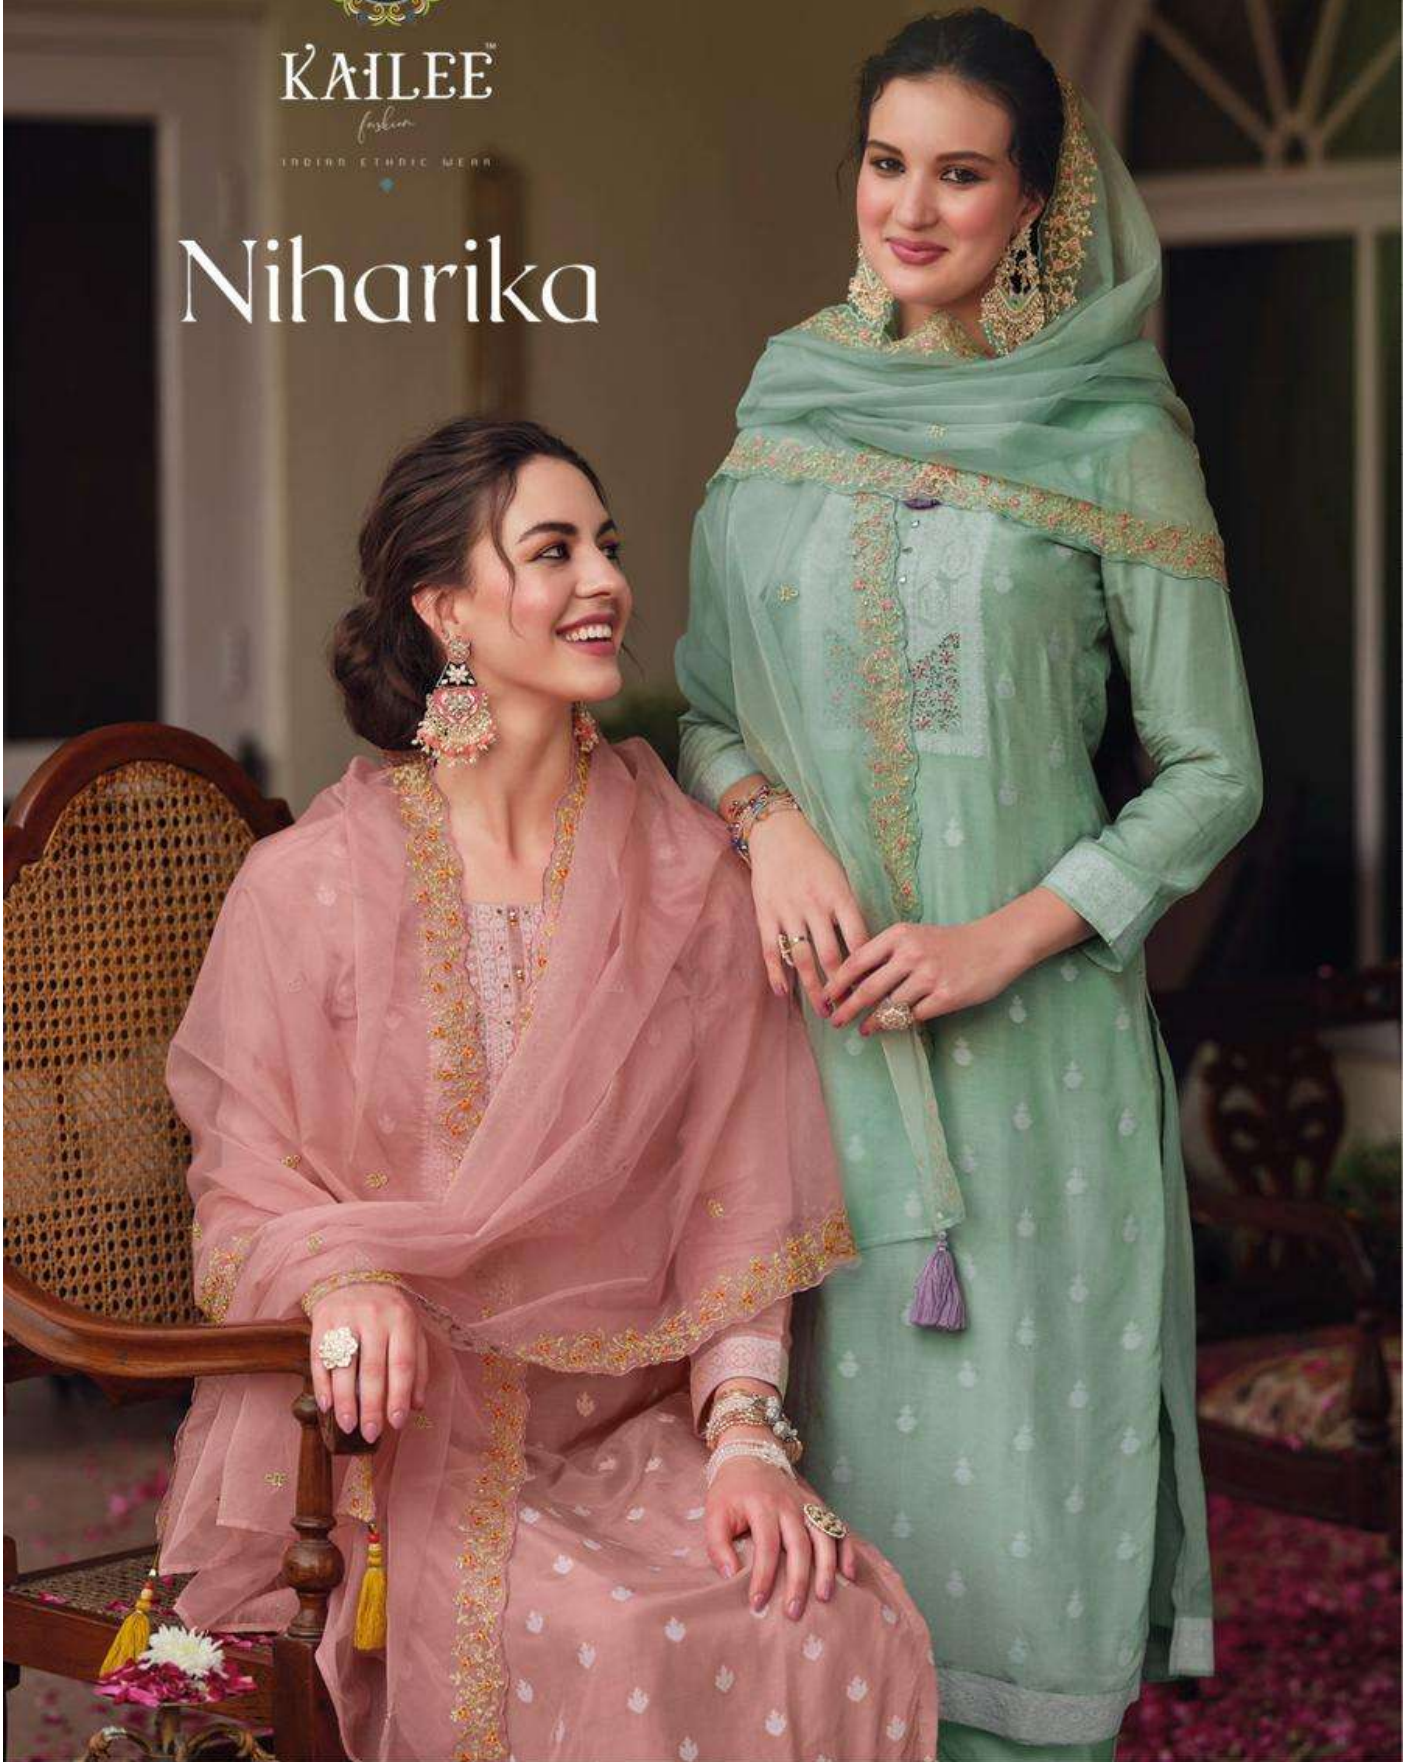

KALEE™

fashion

INDIAN ETHNIC WEAR

Niharika