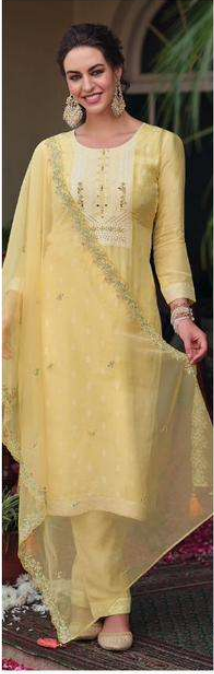

PHOTOGRAPHY: ARCHA

KAILEE™

fashion

MODERN. ELEGANT. MERRA

EVERY DAY, HALF OF MY OUTFIT IS VINTAGE. IT'S ROMANTIC; IT'S NOSTALGIC. I'M A MAGPIE FOR OLD TIMES

KAILEE™

fashion

INDIAN ETHNIC WEAR

KAILEE™

fashion

INDIAN ETHNIC WEAR

KAILEE

DESIGNER FASHION WEAR

Niharika

41001

41002

41003

41004

41005

41006