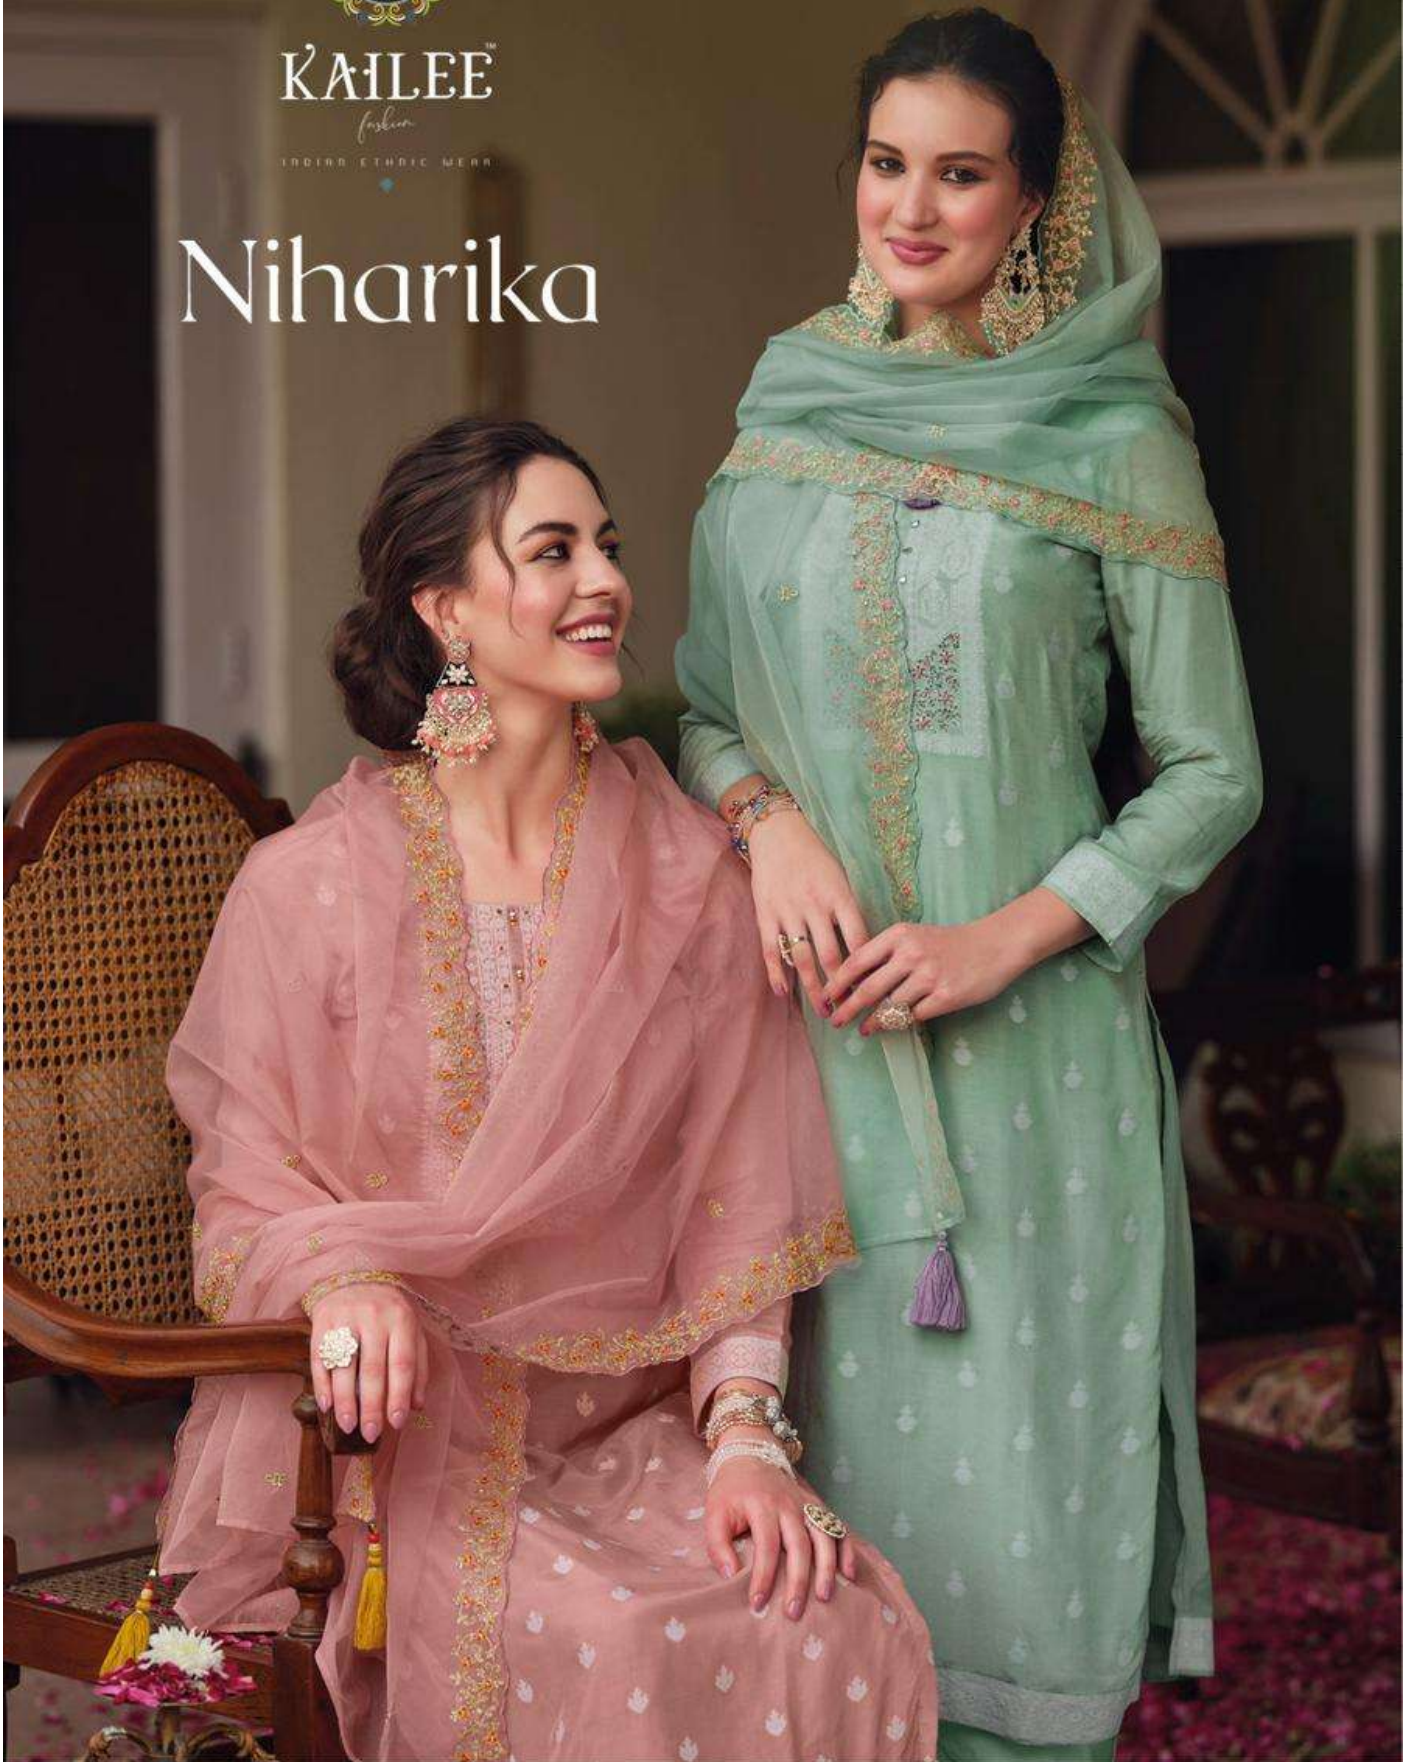

KALEE™

fashion

INDIAN ETHNIC WEAR

Niharika

KAILEE™

fashion

LIBRARY OF FASHION

KAILEE

PHOTOGRAPHY: ARCHA

KAILEE™

fashion

MODERN. ELEGANT. MERRA

EVERY DAY, HALF OF MY OUTFIT IS VINTAGE. IT'S ROMANTIC; IT'S NOSTALGIC. I'M A MAGPIE FOR OLD TIMES

KAILEE™

fashion

INDIAN ETHNIC WEAR