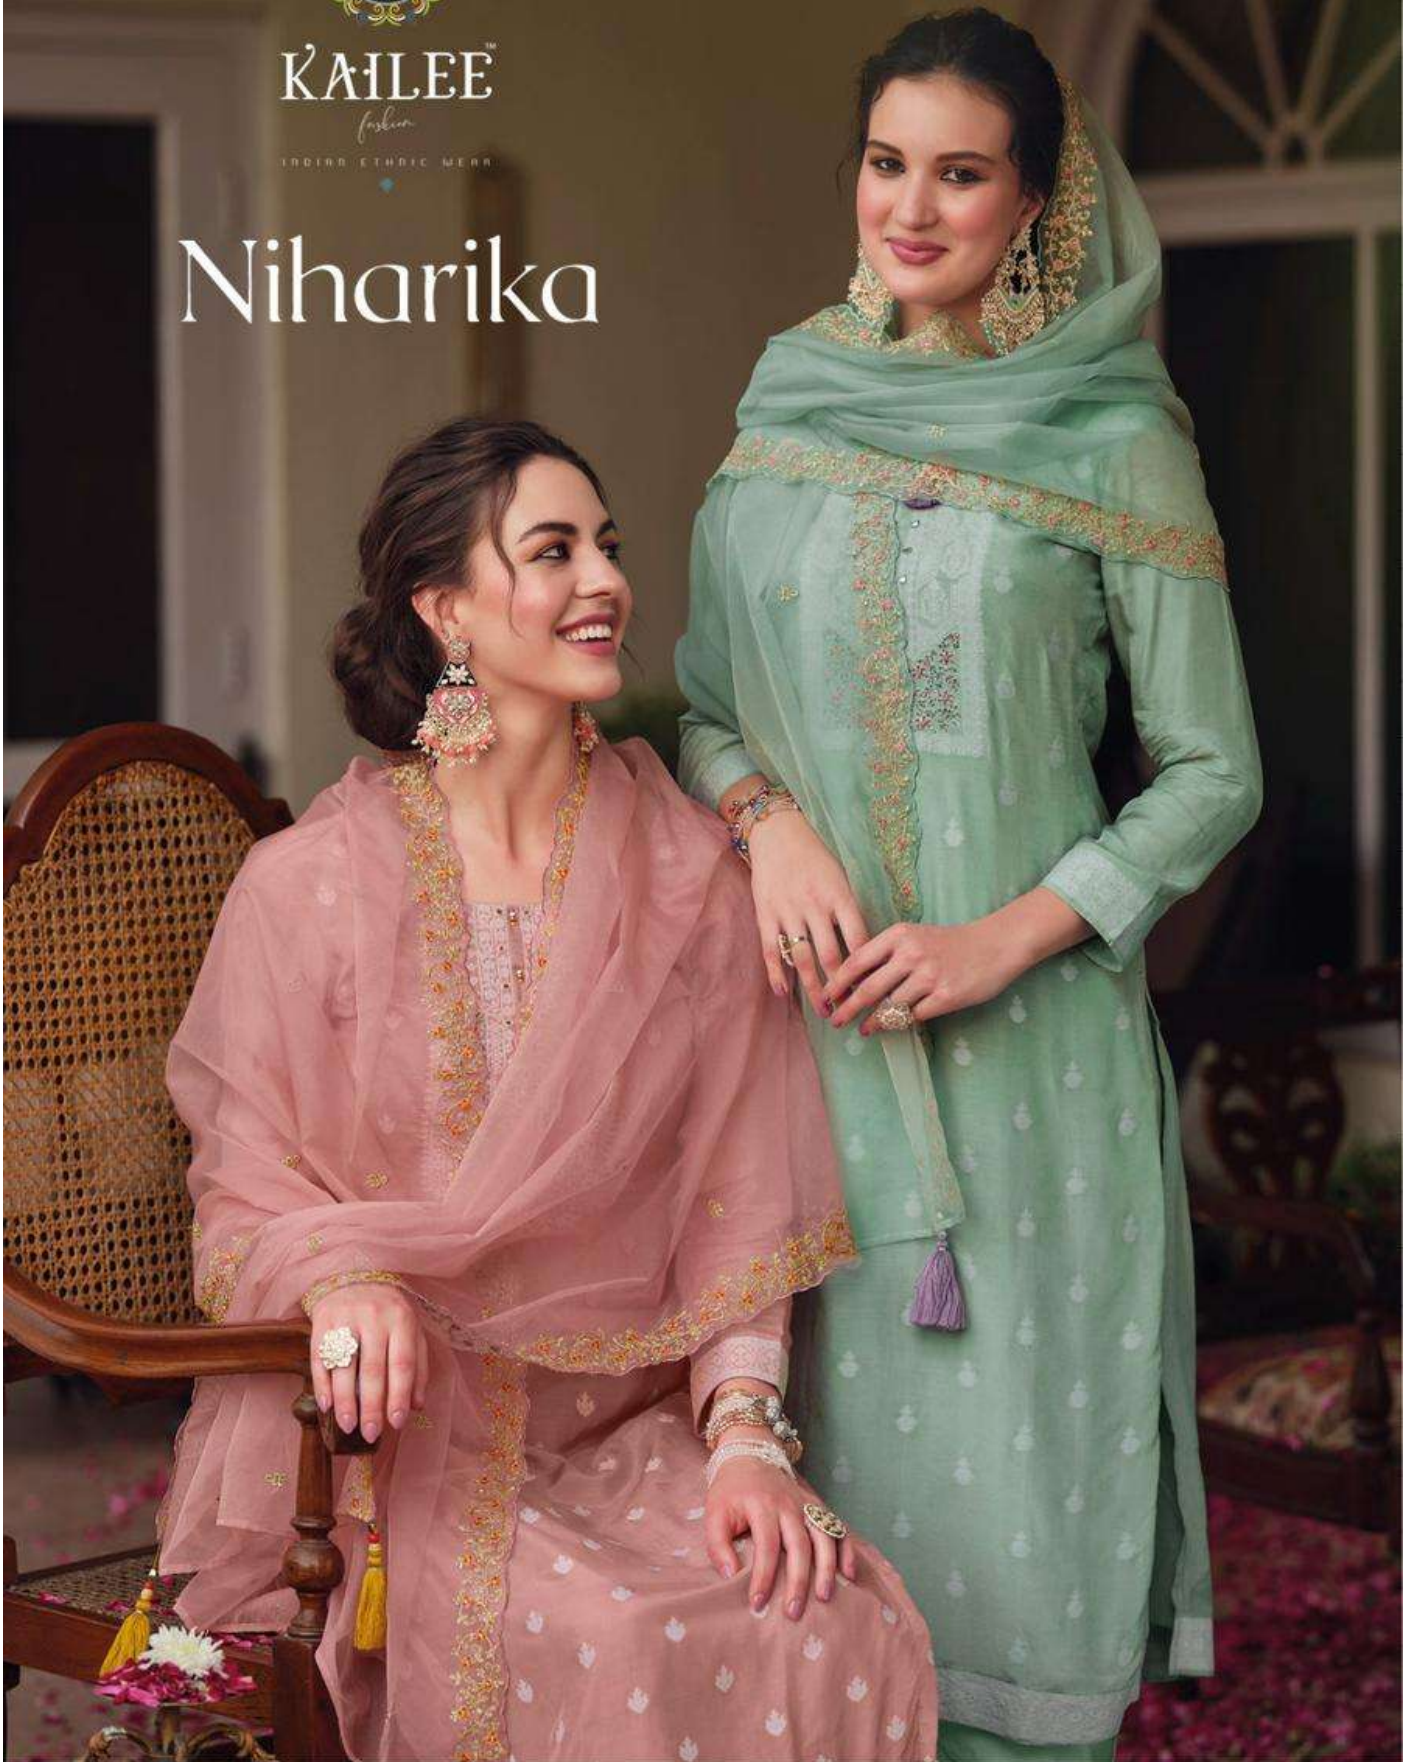

KALEE™

fashion

INDIAN ETHNIC WEAR

Niharika

KAILEE™

fashion

LIBRARY OF FASHION

KAILEE

PHOTOGRAPHY: ANITA

KAILEE™

fashion

MODERN. ELEGANT. MERRA

EVERY DAY, HALF OF MY OUTFIT IS VINTAGE. IT'S ROMANTIC; IT'S NOSTALGIC. I'M A MAGPIE FOR OLD TIMES

KAILEE™

fashion

INDIAN ETHNIC WEAR

KAILEE™

fashion

INDIAN ETHNIC WEAR

KAILEE

DESIGNER FASHION WEAR

Niharika

41001

41002

41003

41004

41005

41006