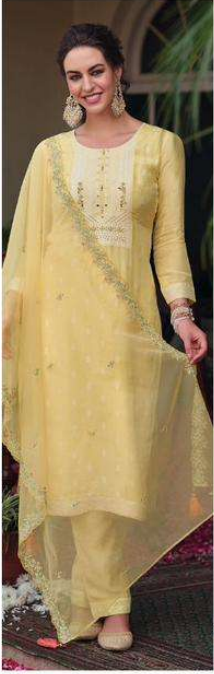

Niharika

41001