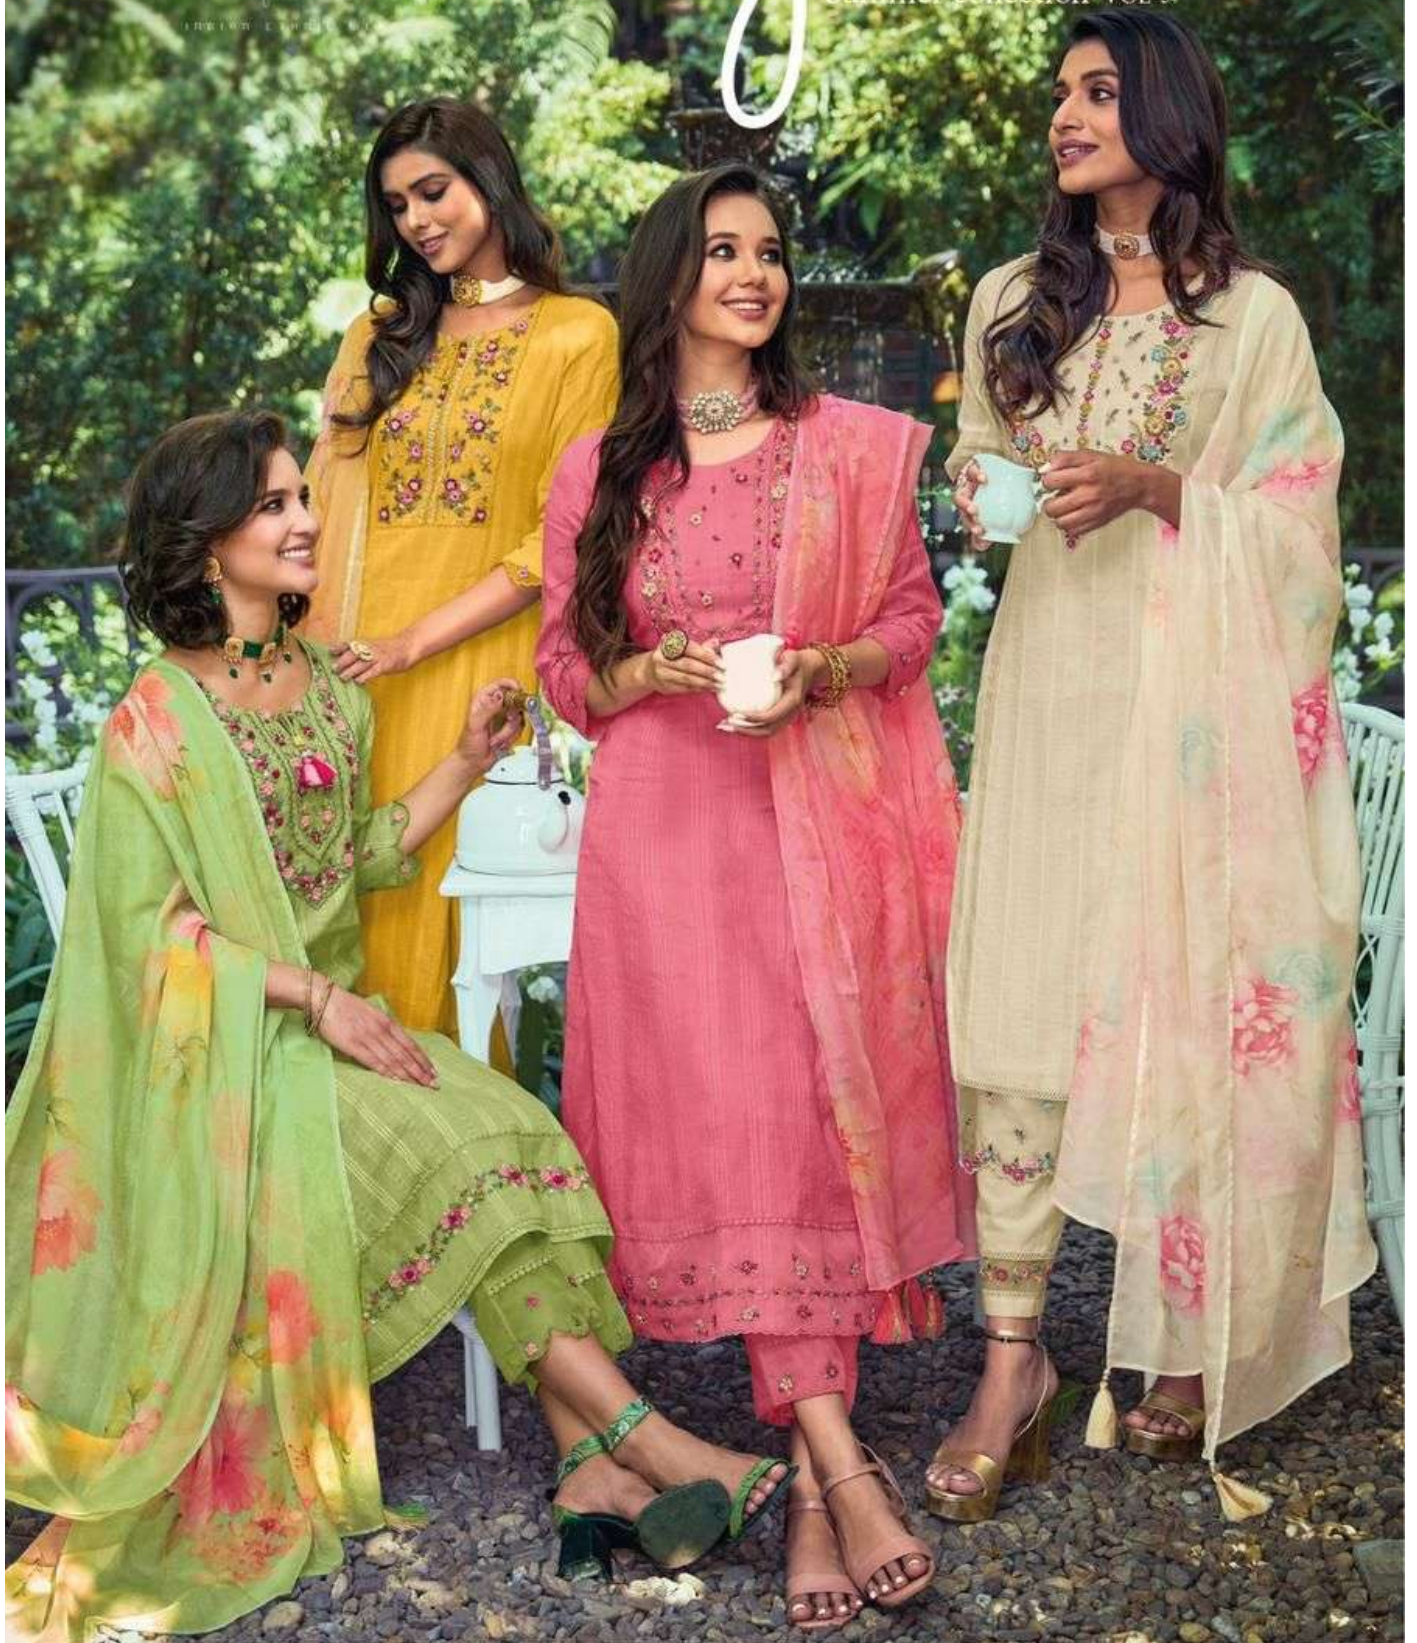

KAILEE

fashion

100% COTTON

begum

Summer collection VOL-3

40031

40032

40035

40036

40033

40034

40037

40038