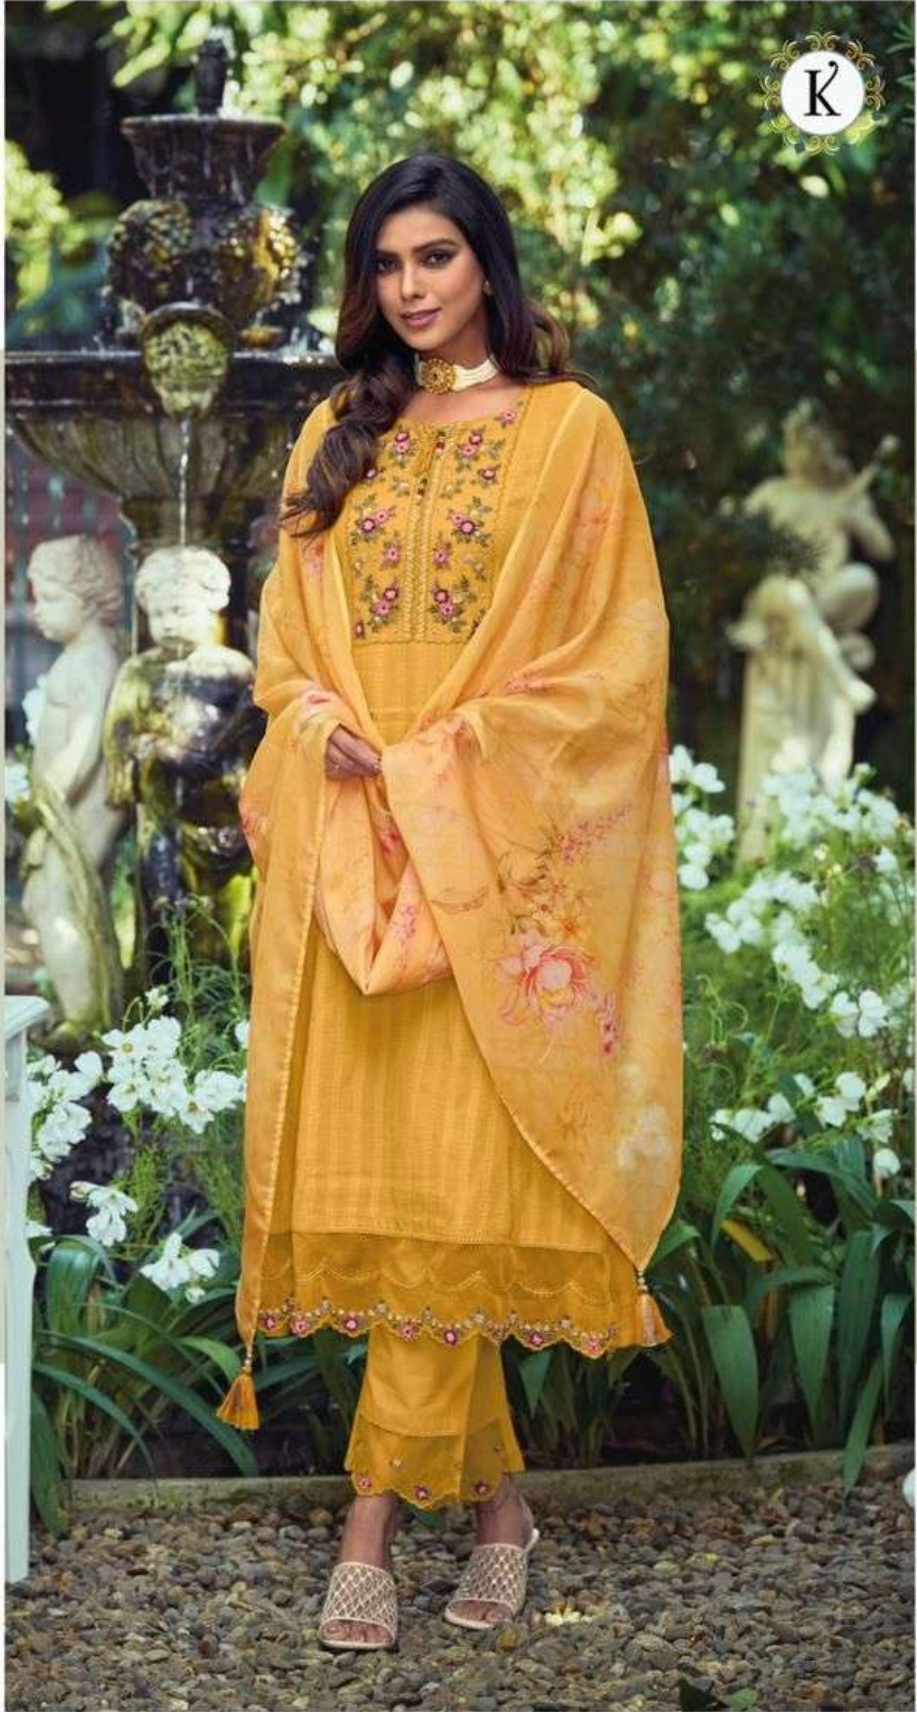

KAILEE

fashion

100% COTTON

begum

Summer collection VOL-3

40031

40032

40035