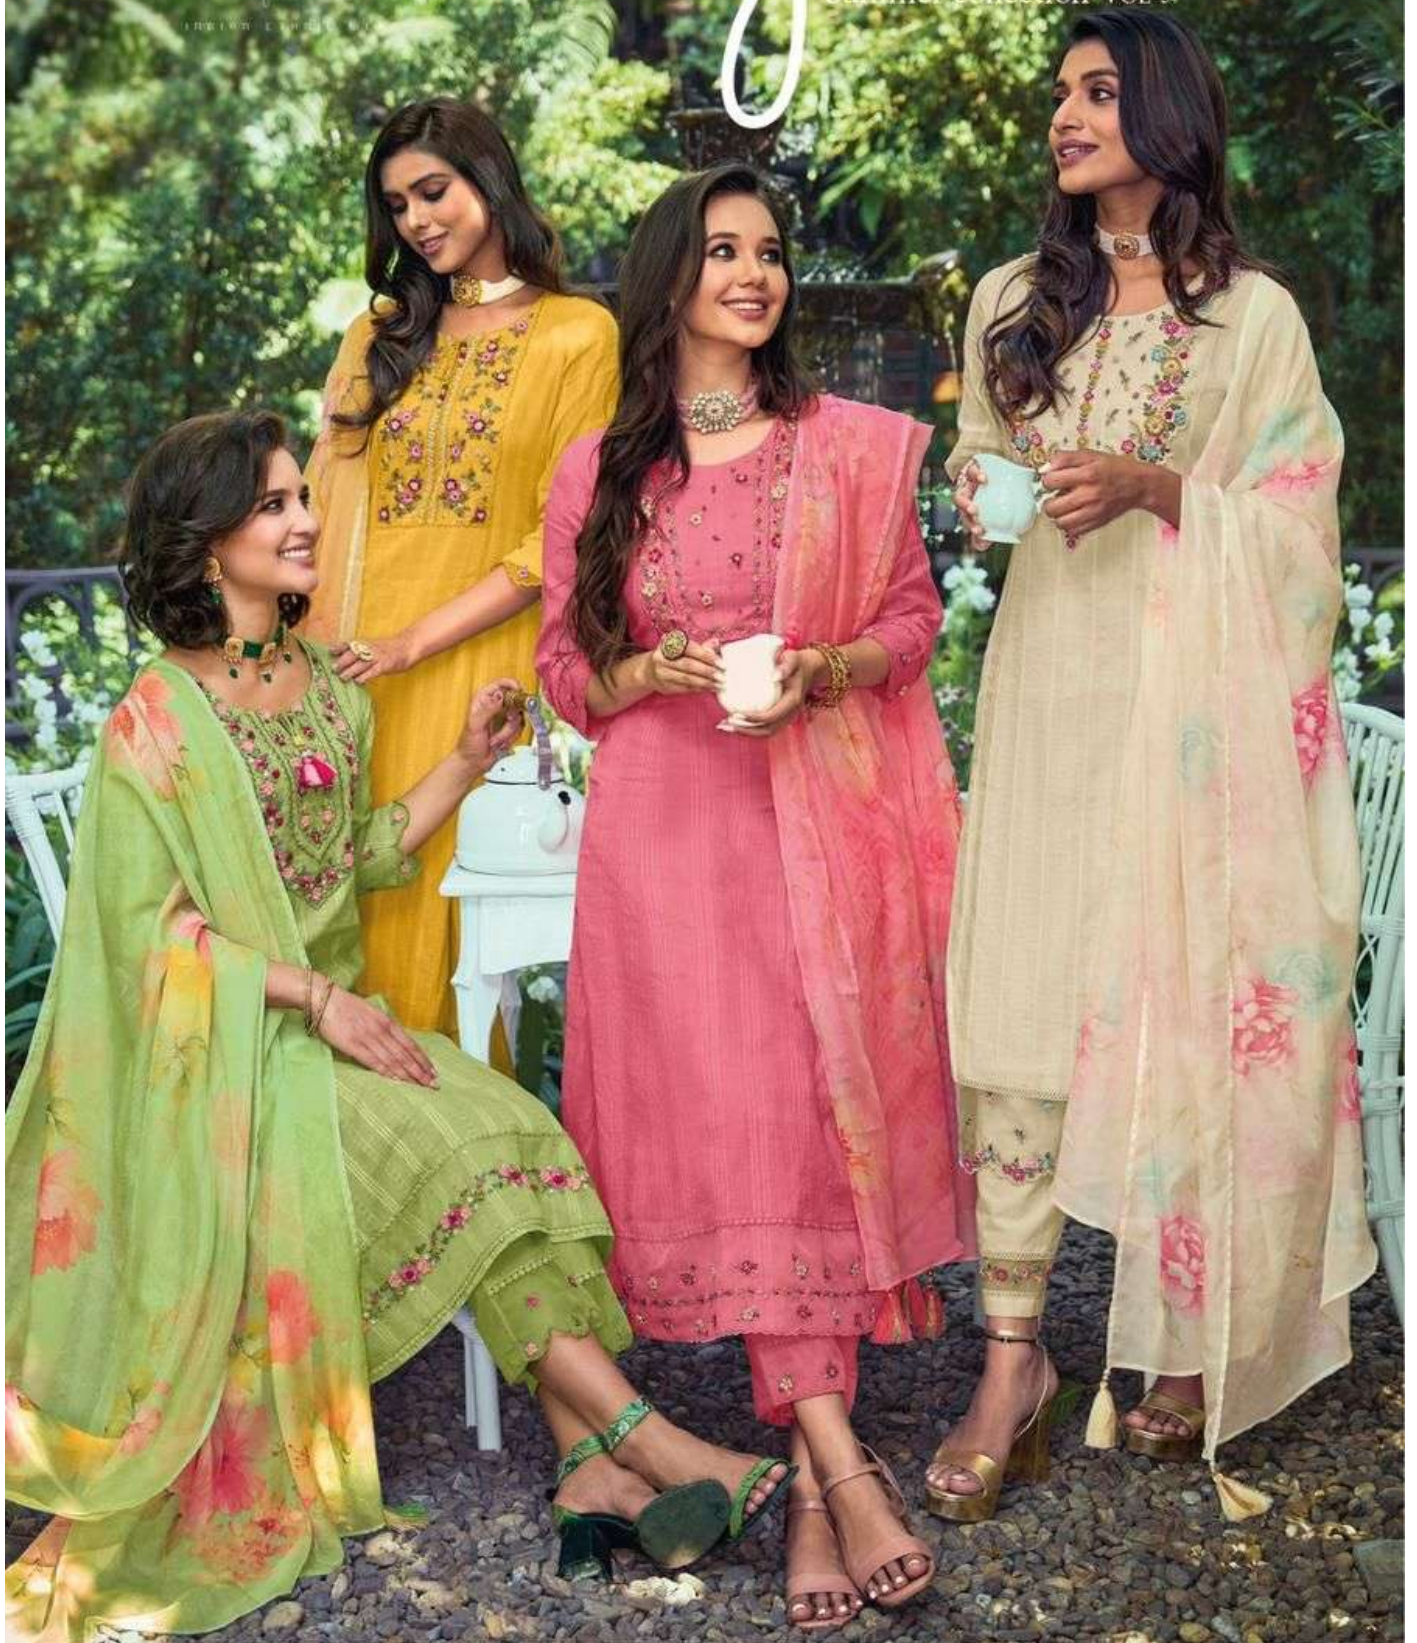

KAILEE

fashion

100% COTTON

# begum

Summer collection VOL-3

40031

40032

40035

40036

40033

40034