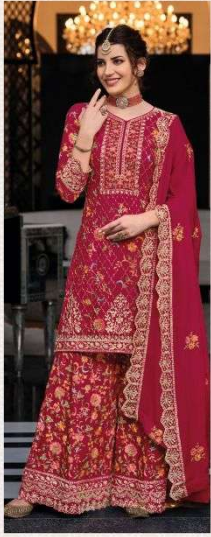

# SHAGUN

COLOR EDITION-6

SHAGUN | 1447-B

eba<sup>®</sup> lifestyle

SHAGUN | 1447-D

eba lifestyle

SHAGUN | 1447-A

eba lifestyle