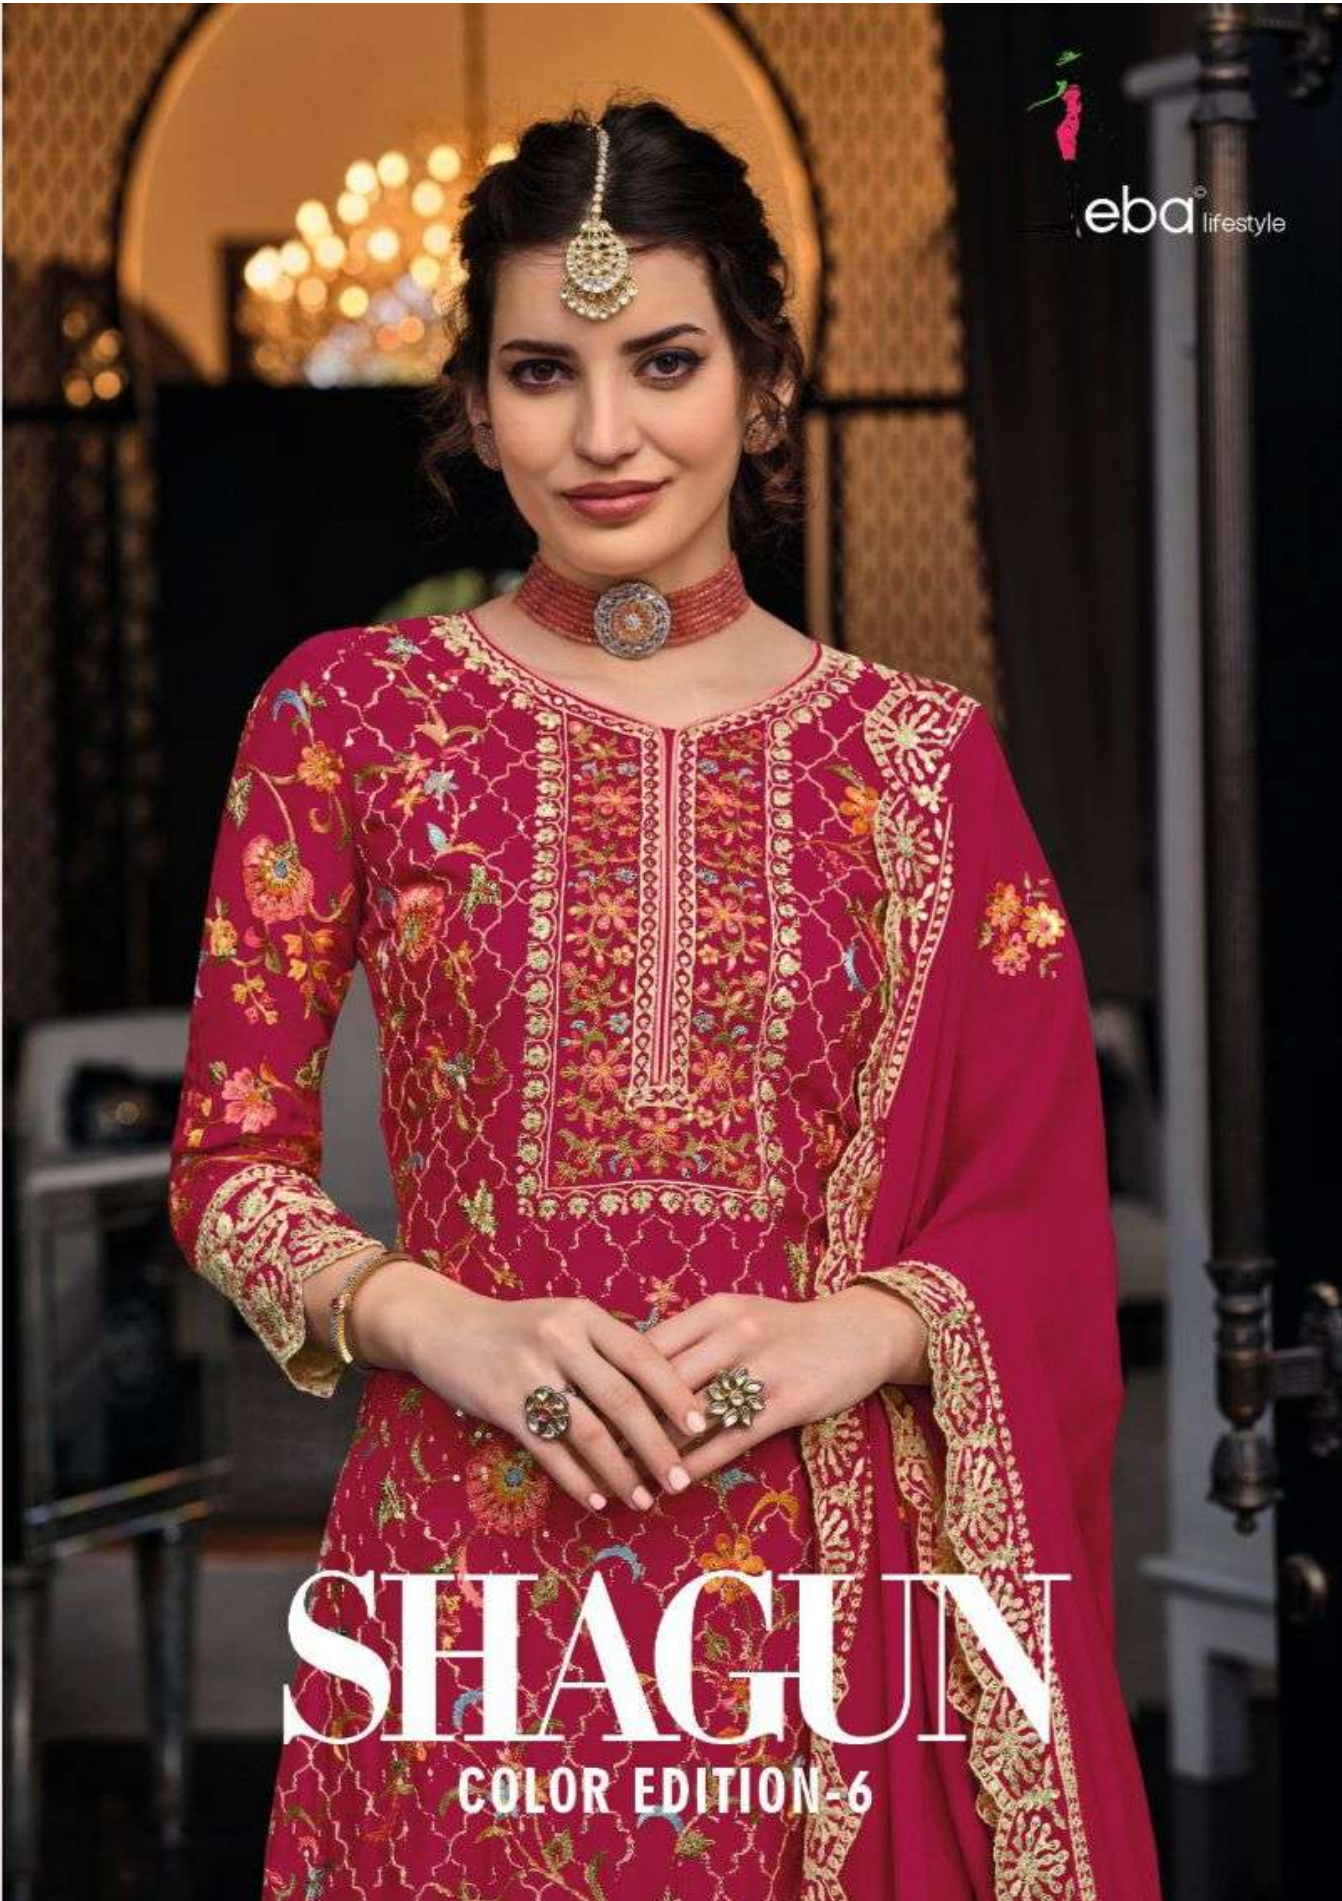

eba® lifestyle

SHAGUN

COLOR EDITION-6

SHAGUN | 1447-B

SHAGUN | 1447-D

eba lifestyle

eba lifestyle

SHAGUN | 1447-A