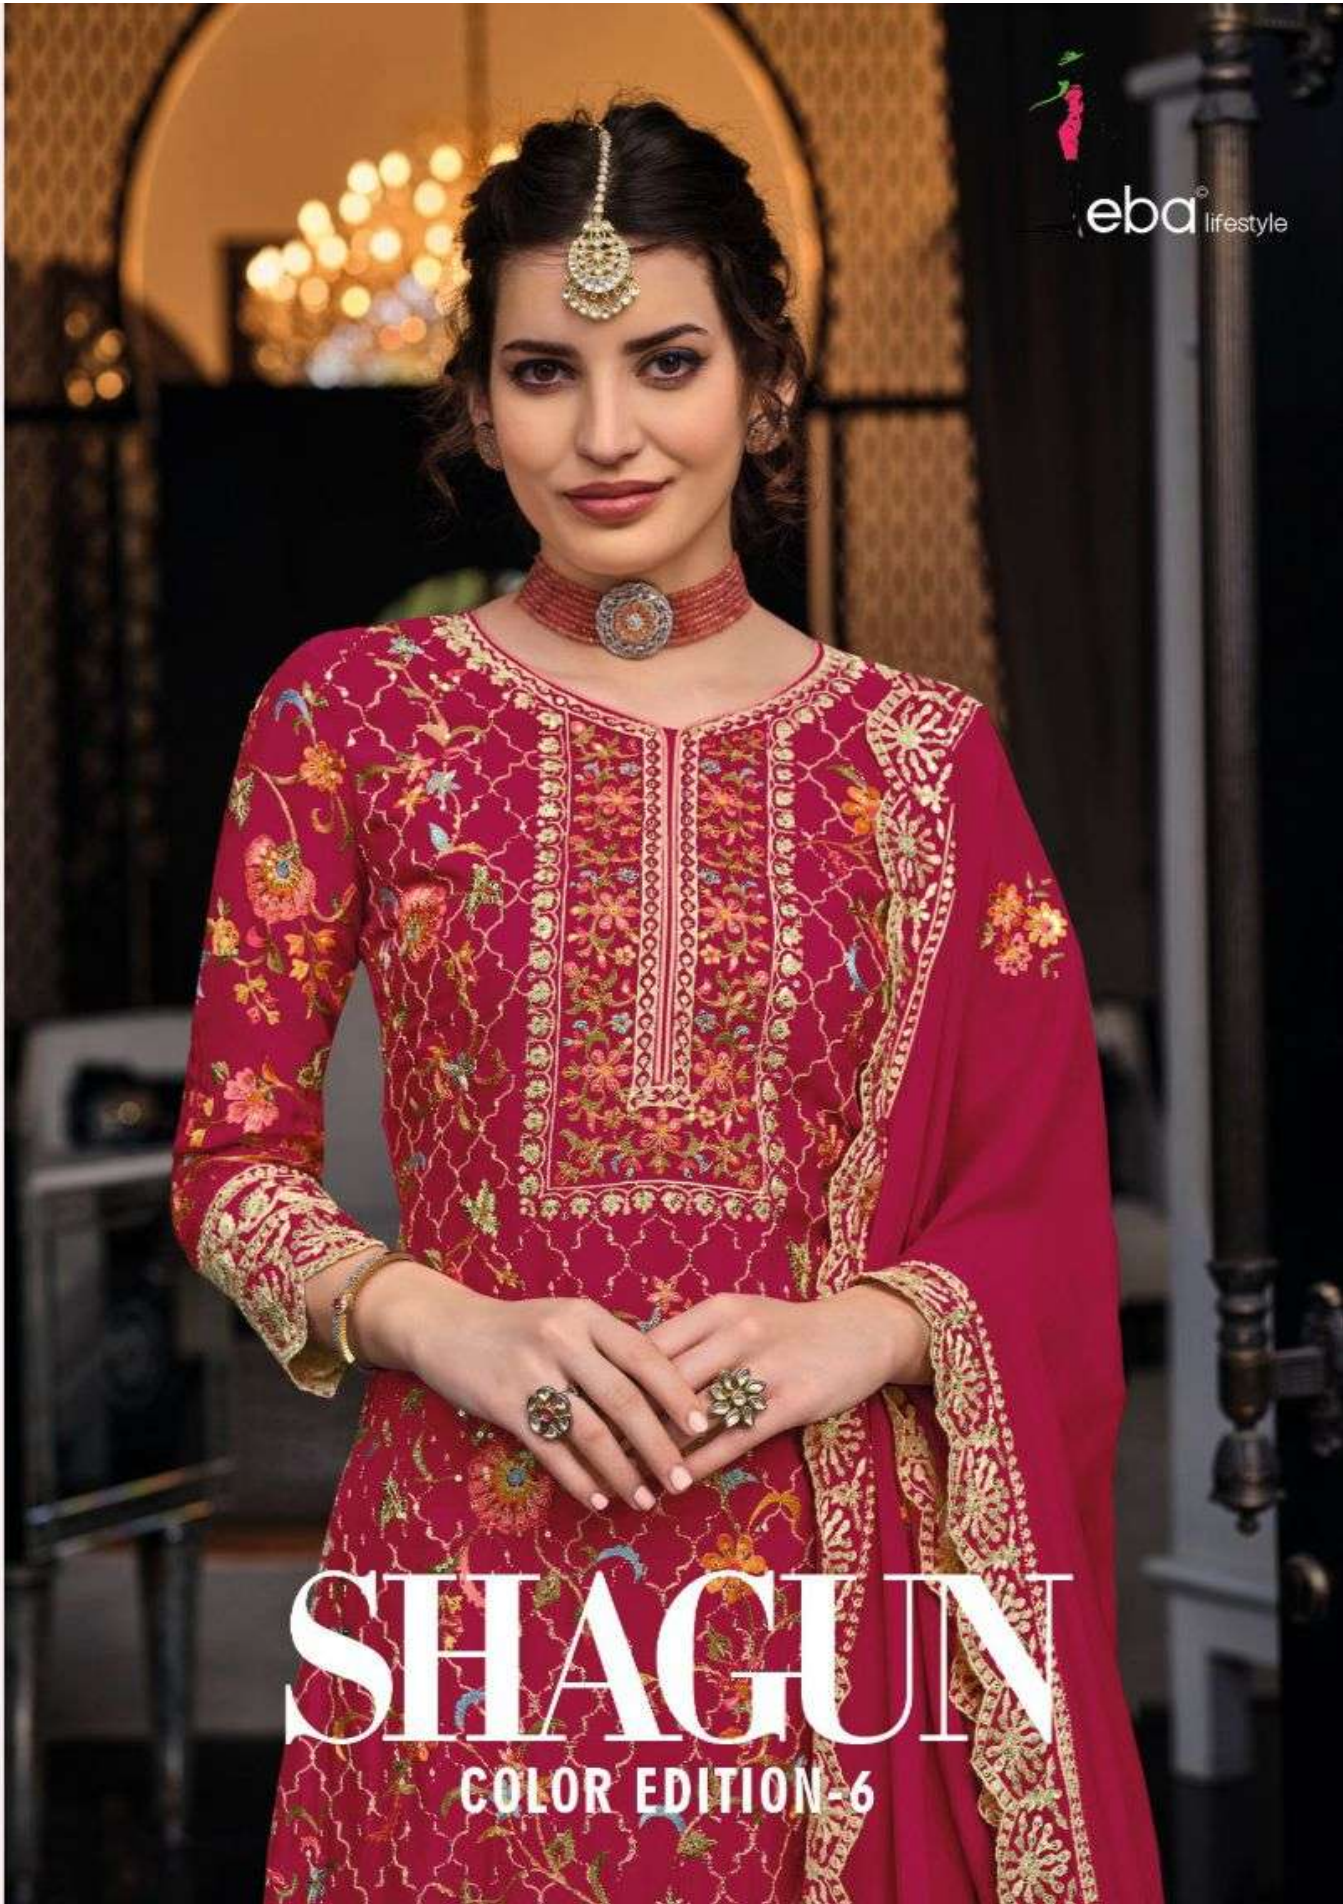

# SHAGUN

COLOR EDITION-6

SHAGUN | 1447-B

eba<sup>®</sup> lifestyle

SHAGUN | 1447-D

eba lifestyle

SHAGUN | 1447-A

eba lifestyle