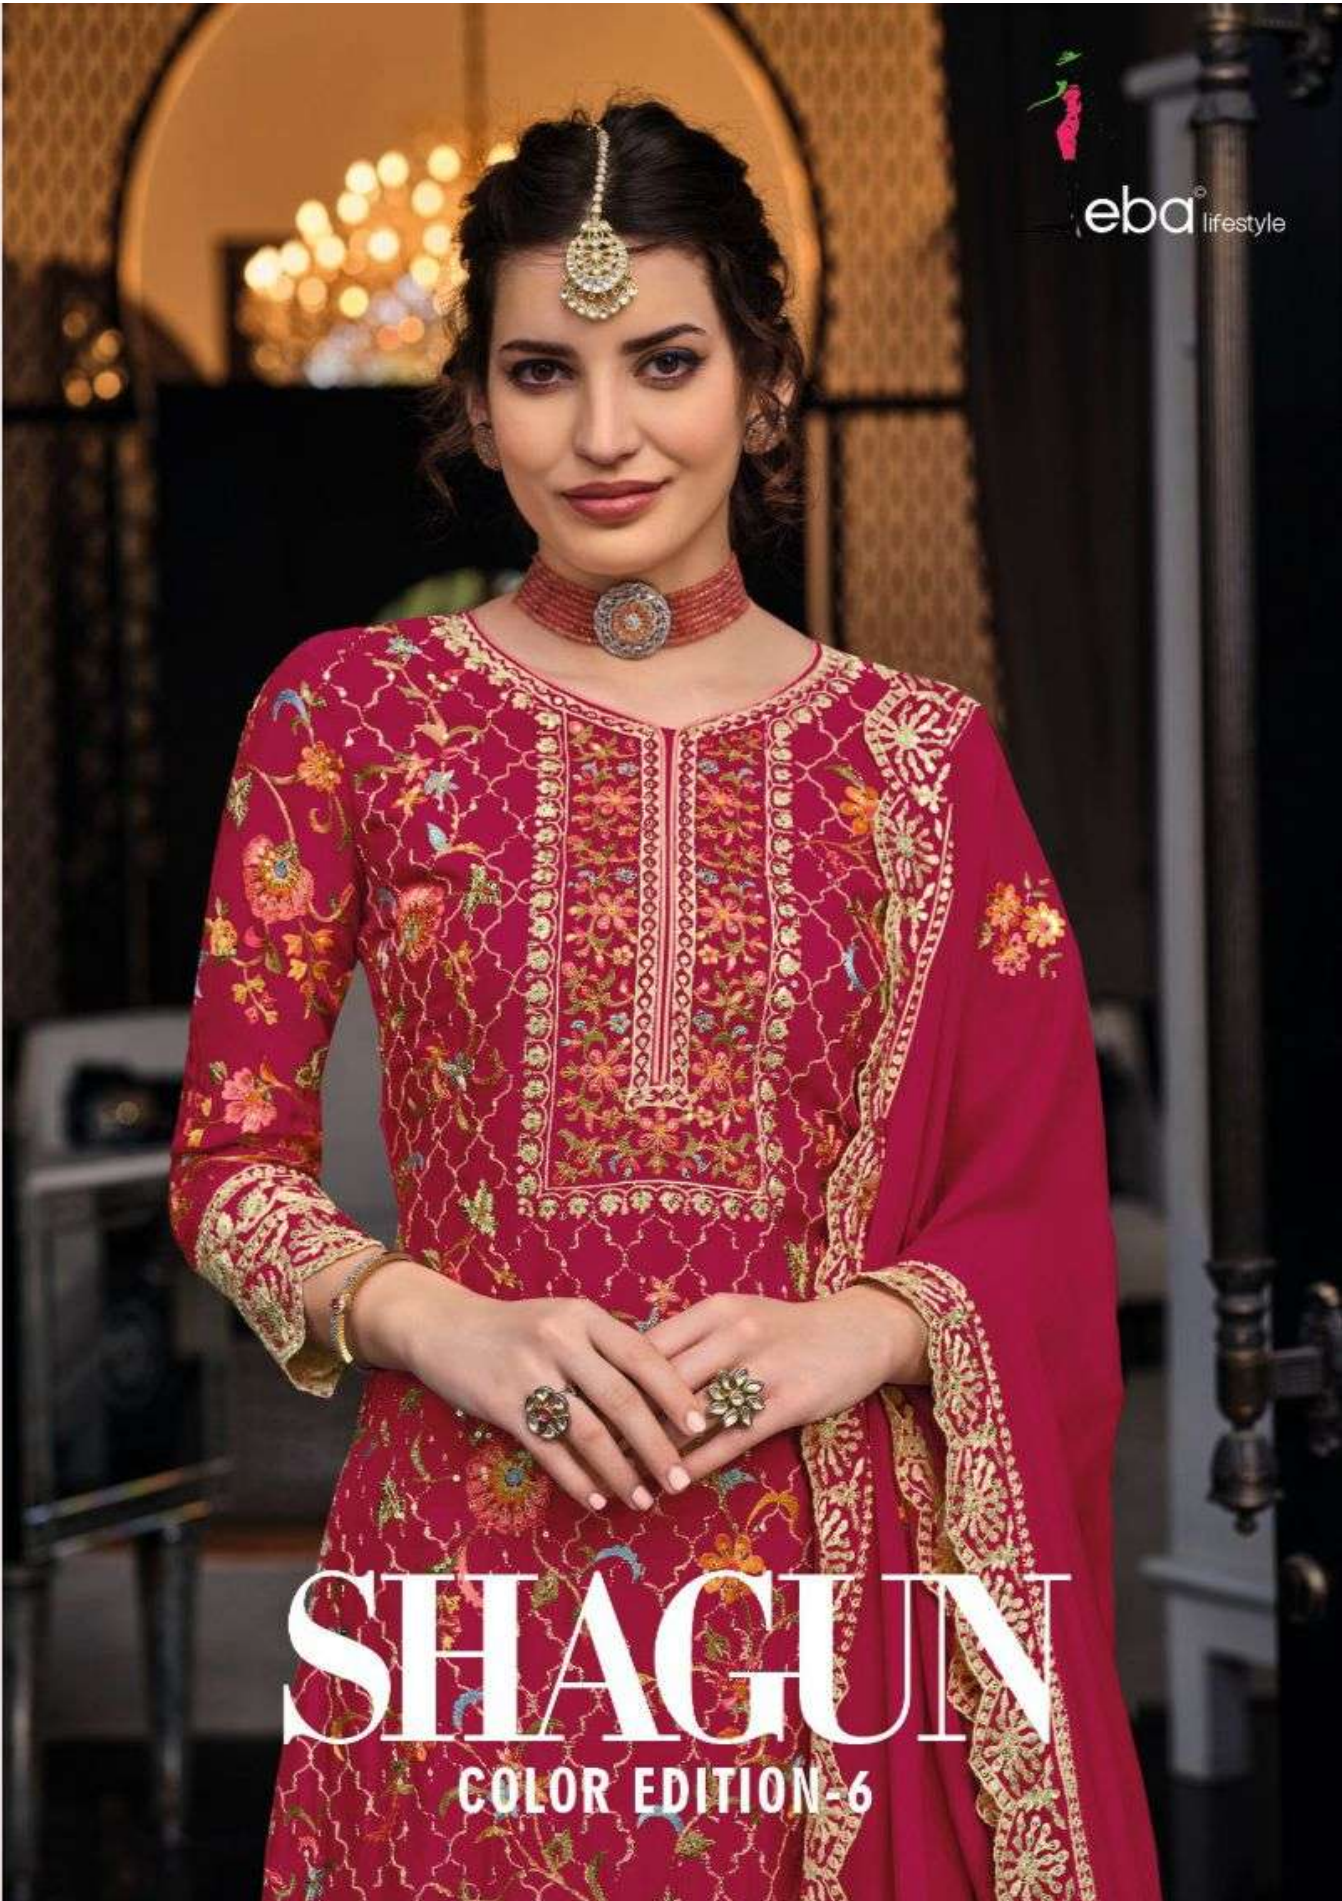

# SHAGUN

COLOR EDITION-6

SHAGUN | 1447-B

SHAGUN | 1447-D

eba<sup>®</sup> lifestyle

eba lifestyle

SHAGUN | 1447-A

SHAGUN | 1447-F