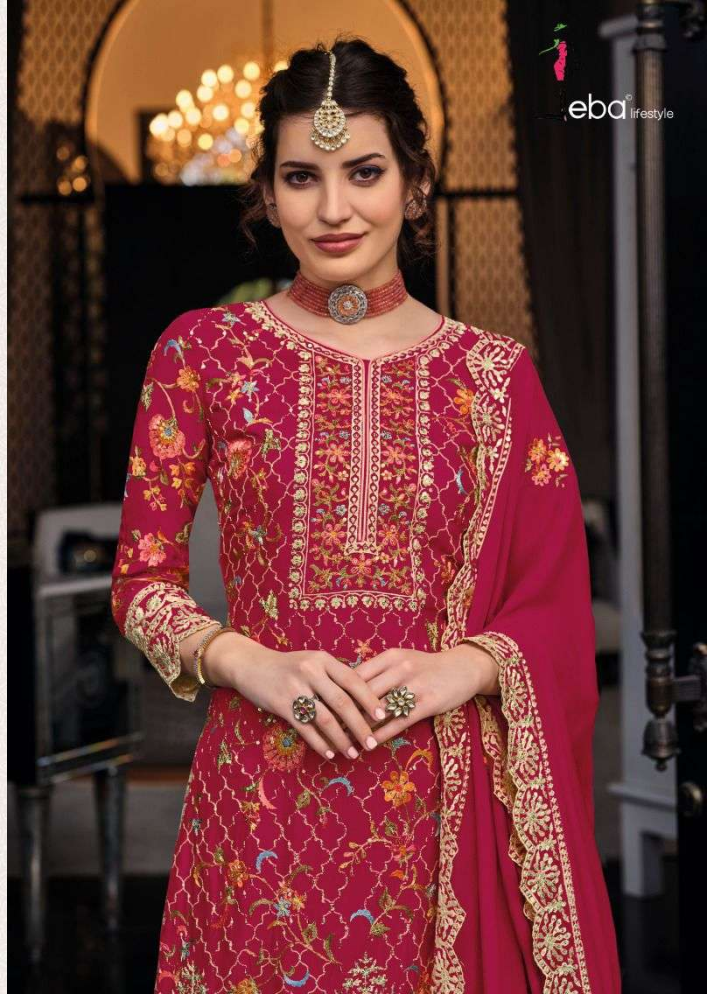

# SHAGUN

COLOR EDITION-6

SHAGUN | 1447-B

eba<sup>®</sup> lifestyle

SHAGUN | 1447-D

eba lifestyle

SHAGUN | 1447-A

eba lifestyle