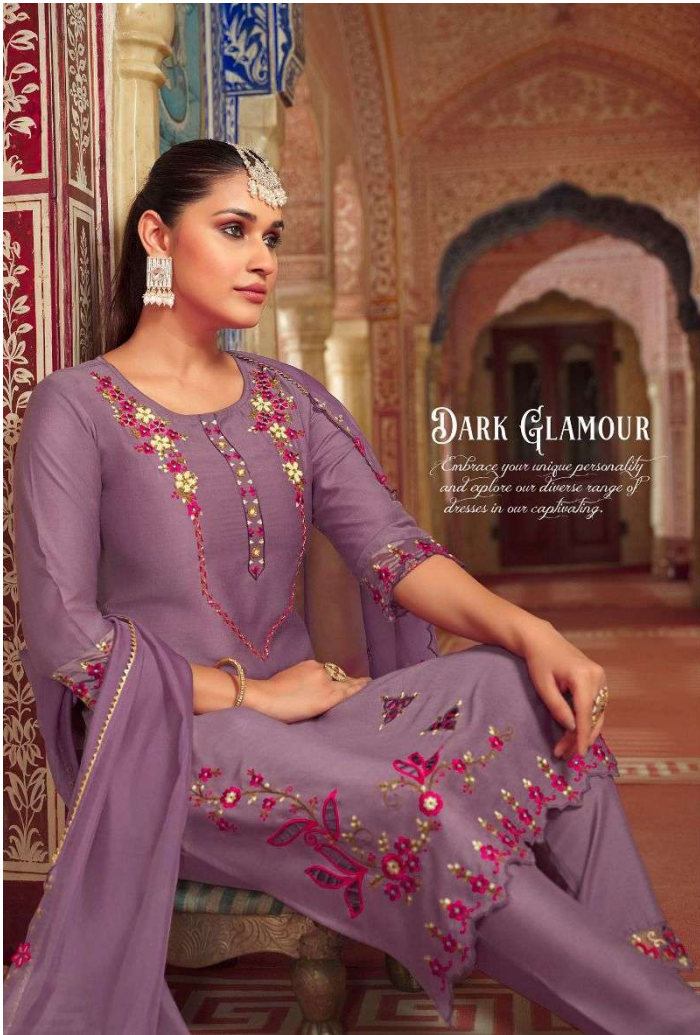

**DARK GLAMOUR**

*Embrace your unique personality and explore our diverse range of dresses in our captivating.*

**LILY & LALI**  
GOLD PRIDE  
A PRODUCT OF **fnond** GROUP

//D.No.13204//

SUNBURNT DAZZLER

//D.No.13205//