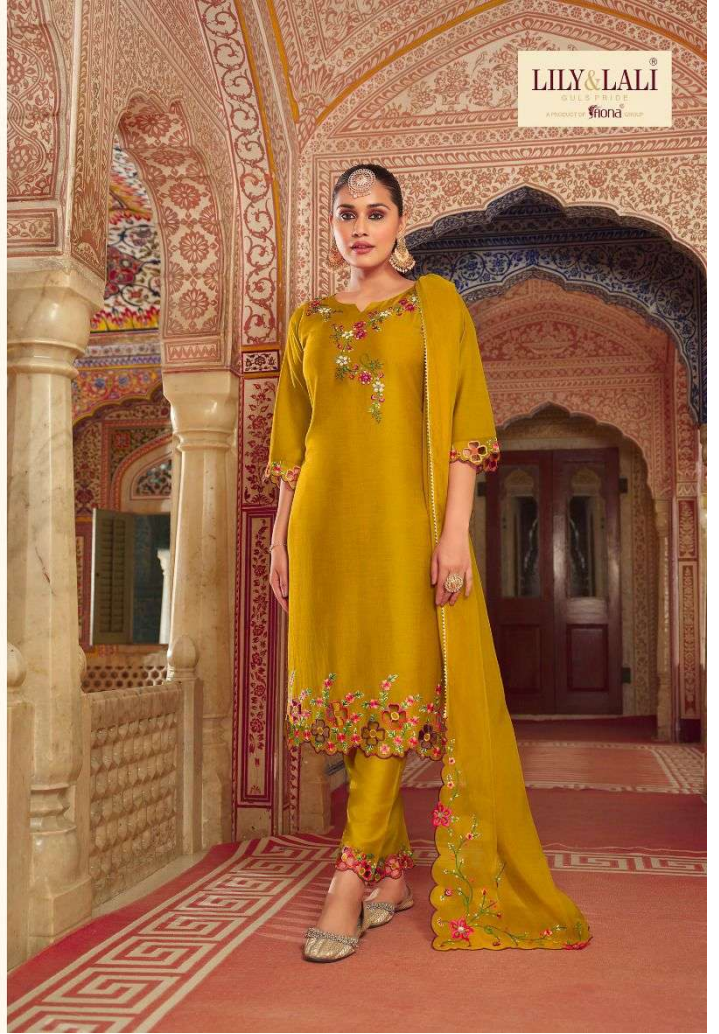

//D.No.13205//

*Make a statement with our fashion-forward dress collection,
designed for the modern-day headsitter.*

LILY & LALI
GULSHRIDE
A PRODUCT BY fiona