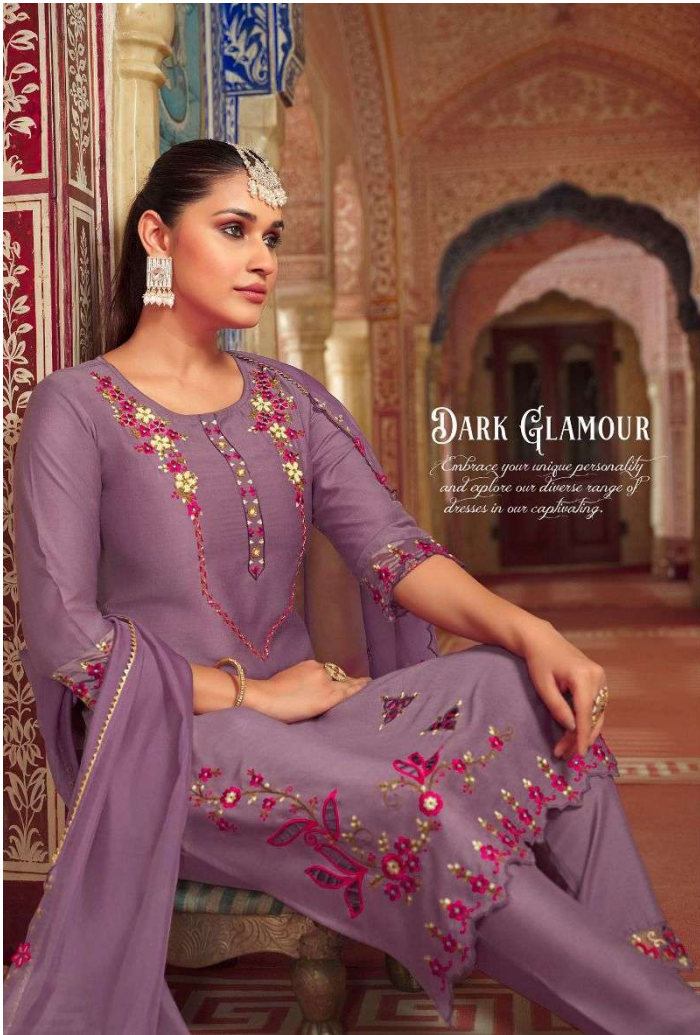

# DARK GLAMOUR

*Embrace your unique personality  
and explore our diverse range of  
dresses in our captivating.*

LILY & LALI  
GOLD PRIDE  
A PRODUCT OF fiond GROUP

//D.No.13204//

SUNBURNT DAZZLER

//D.No.13205//