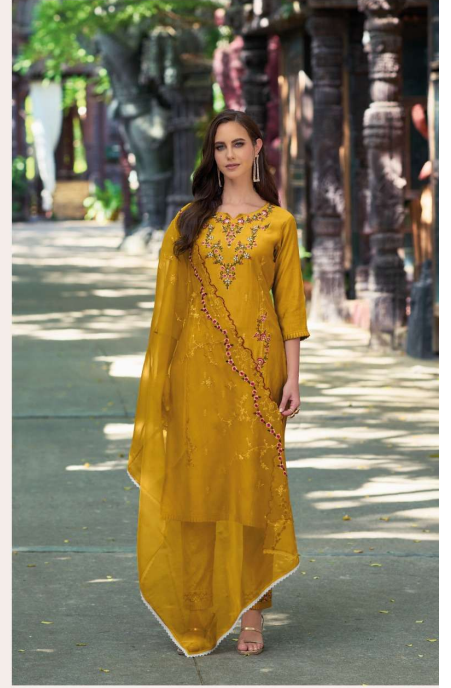

LILY&LALI®
GULS PRIDE
A PRODUCT OF FRIKH® GROUP