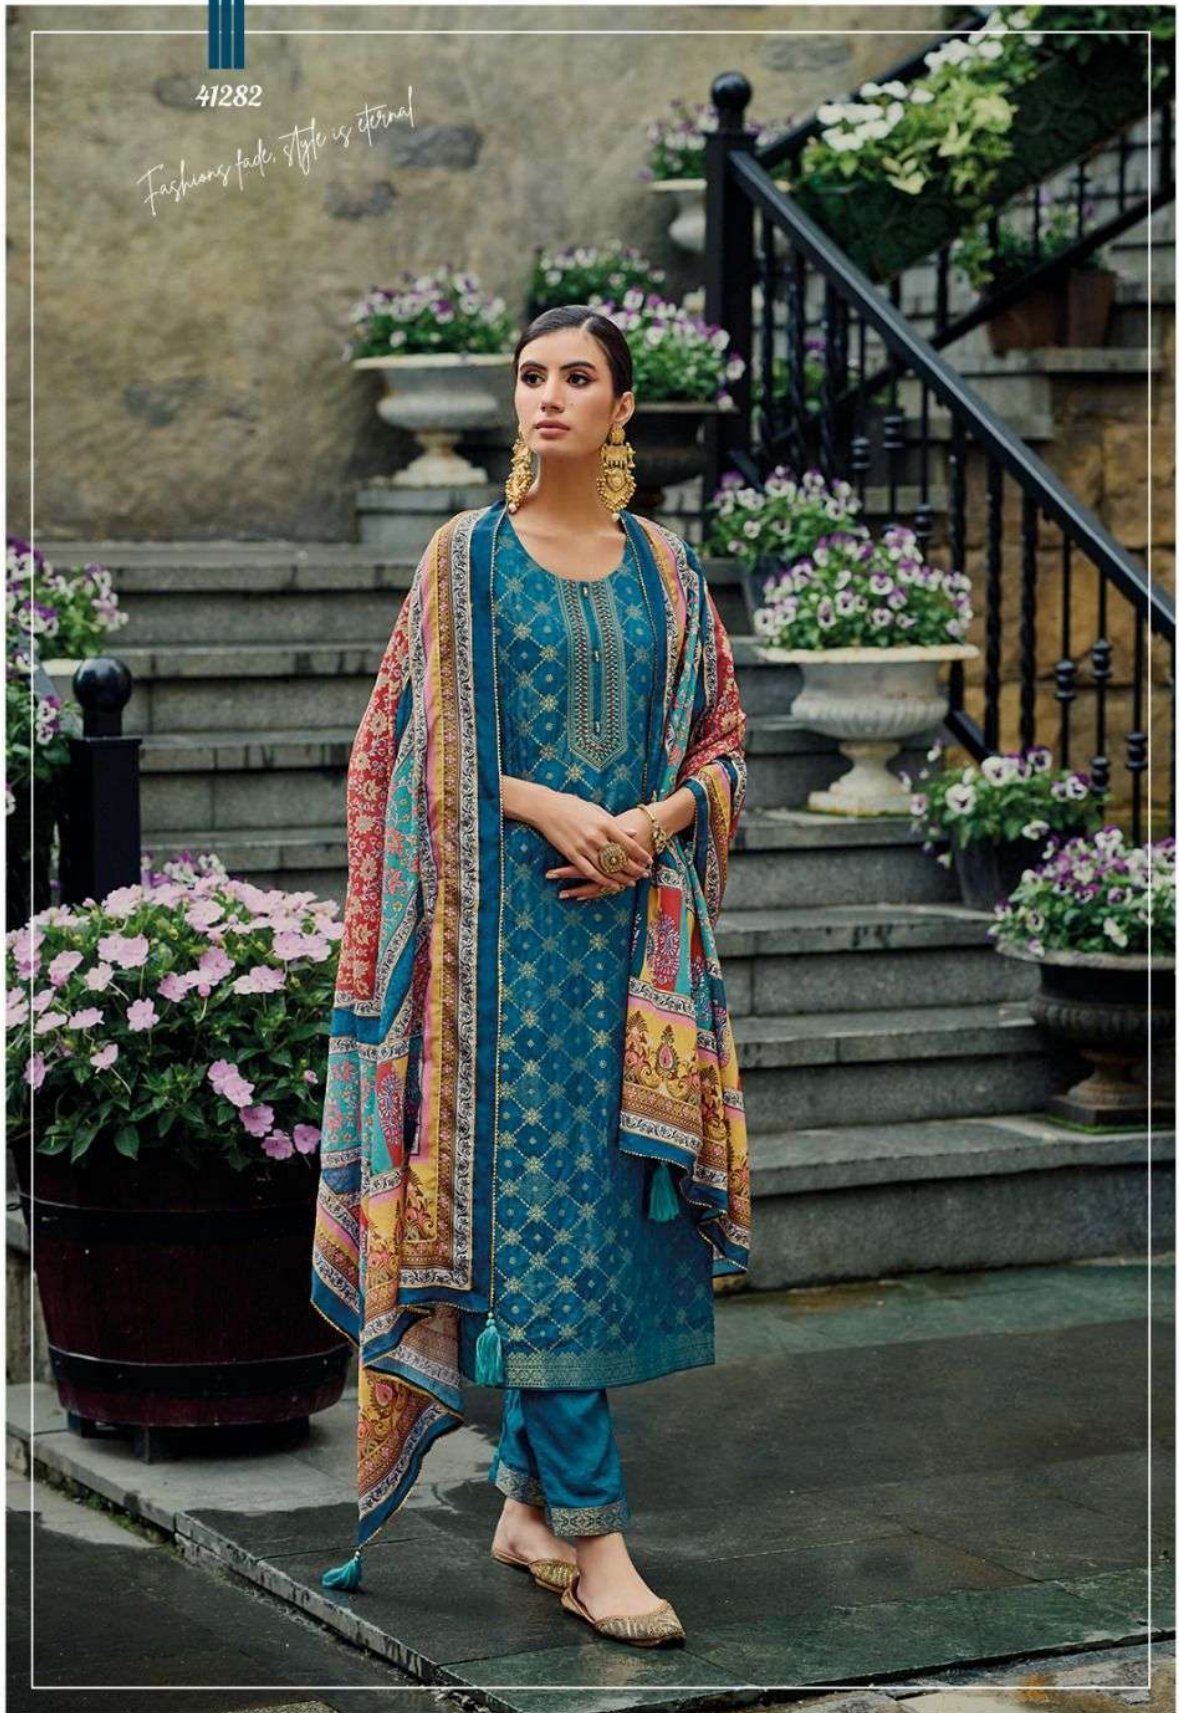

KAILEE™
fashion
INDIAN ETHNIC WEAR

Pearl

KAILEE™

fashion

DESIGN • THREE • MEN

41282

Fashions fade, style is eternal

KAILEE™

41286

41283

41284

KAILLEE
fashion
DESIGN • CRAFT • WEAVE
Pearl

41286

Simplicity is the ultimate sophistication