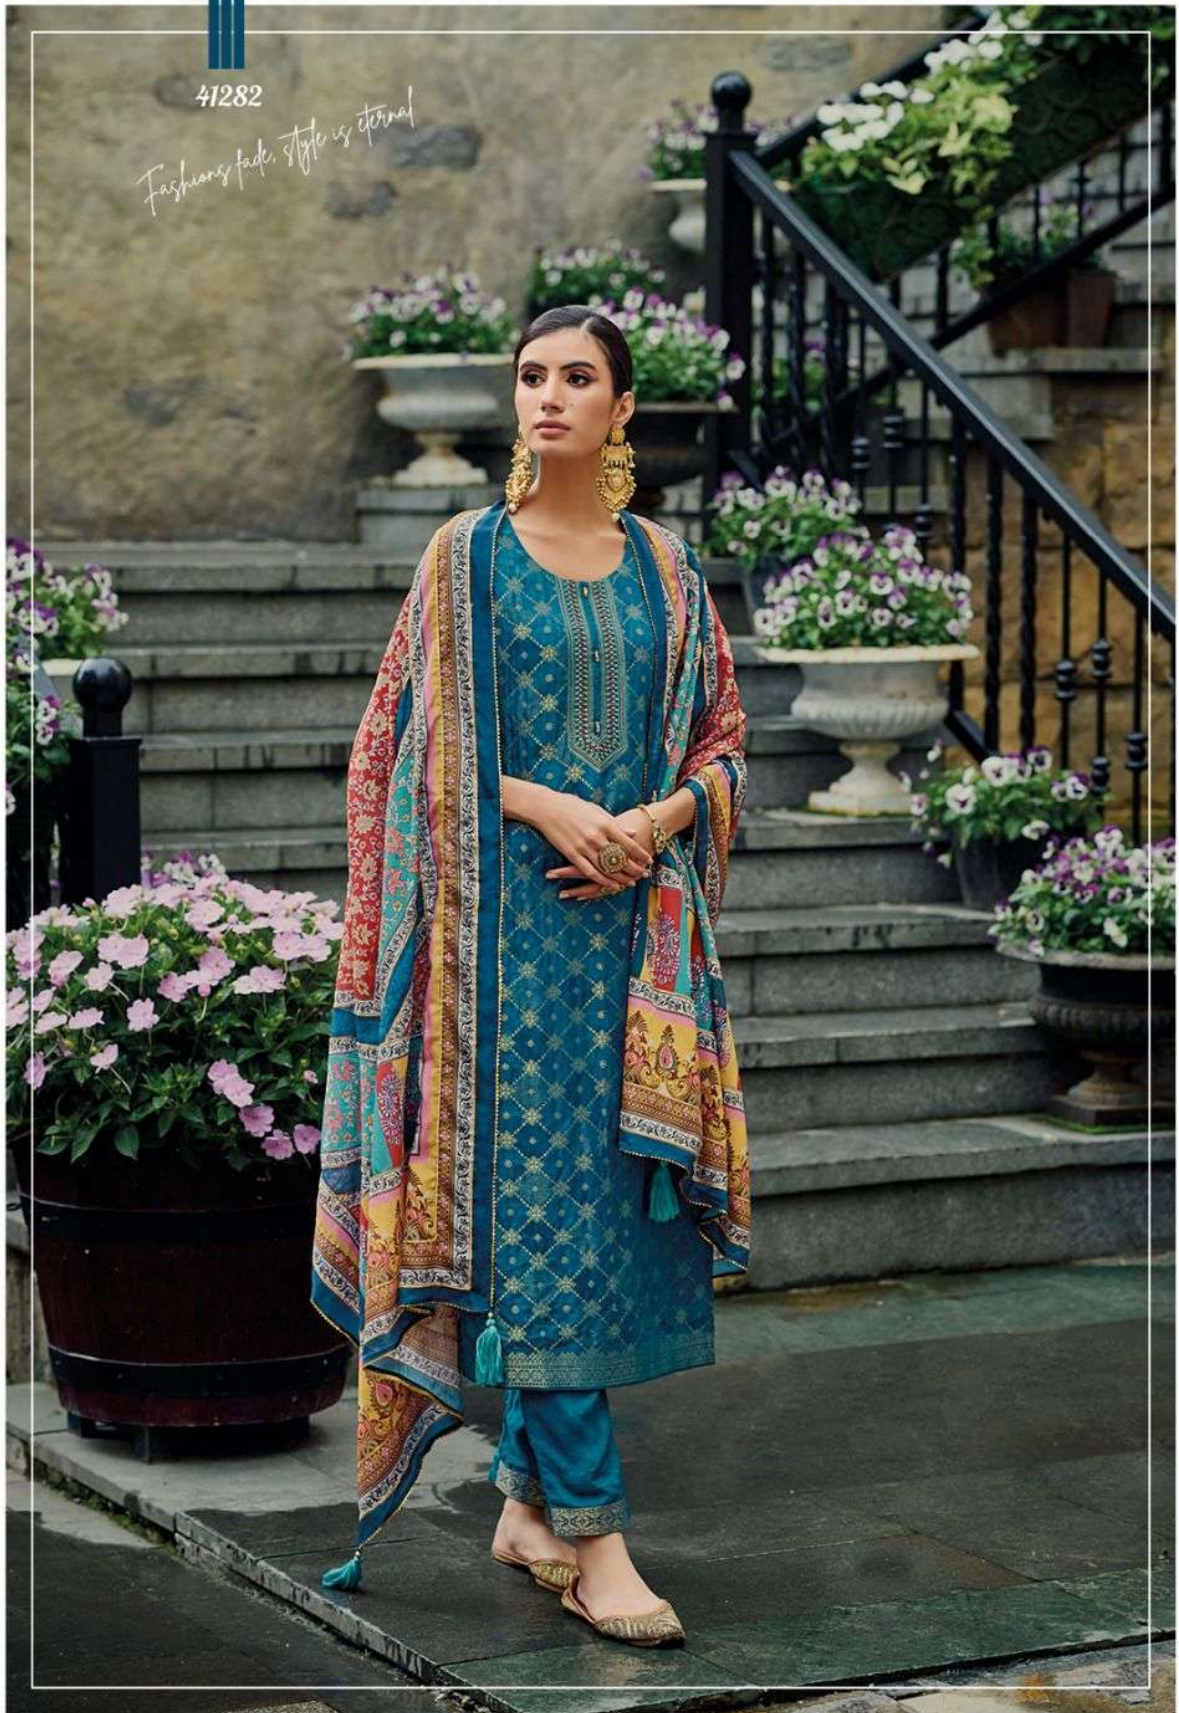

KAILEE™
fashion

INDIAN ETHNIC WEAR

Pearl

KAILEE™

fashion

DESIGN • THREE • MEN

41282

Fashions fade, style is eternal

41282

41285

41286

41283

41284

KAILLEE
fashion
DESIGN • CRAFT • WEAVE
Pearl

41286

Simplicity is the ultimate sophistication