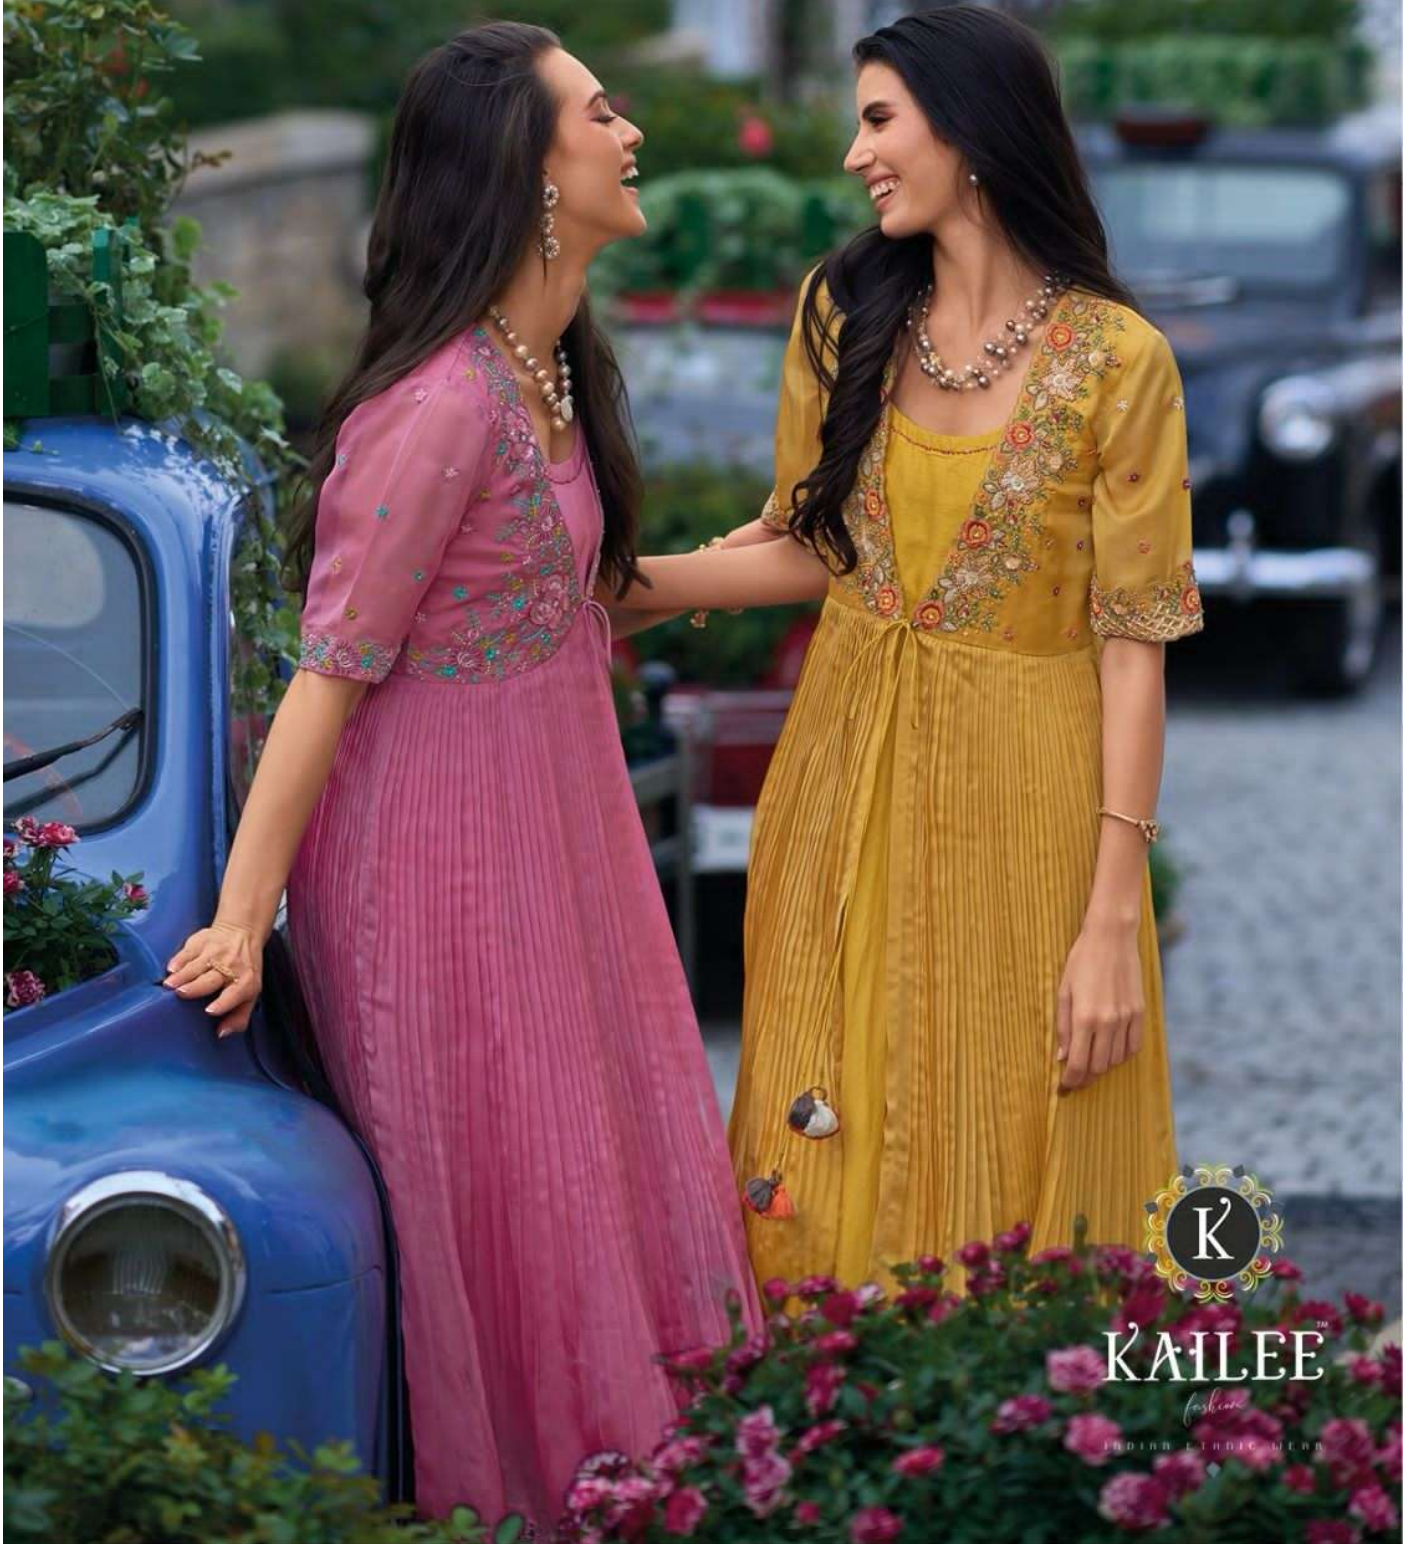

FLORAL

LUXURY COLLECTION

KAILEE™

fashion

FROM ETHIOPIA