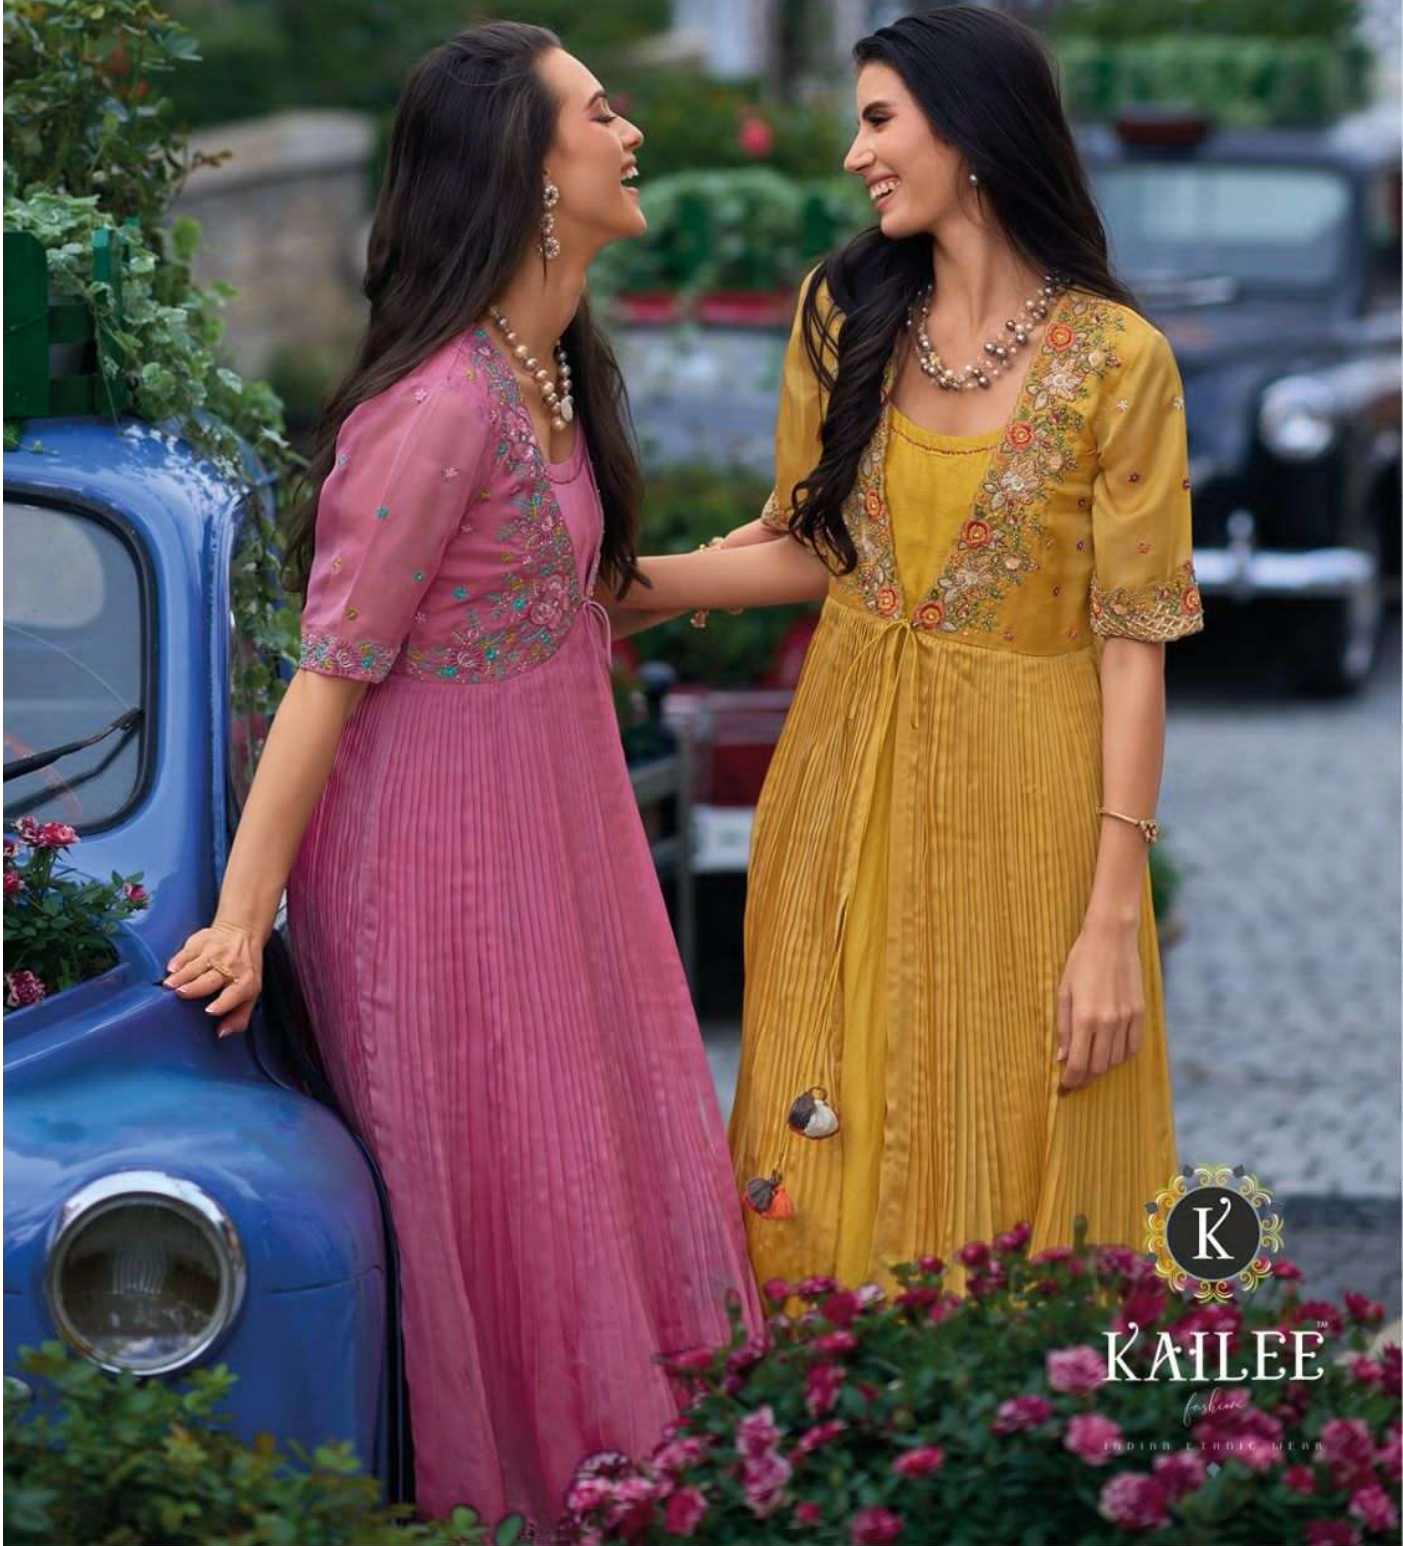

FLORAL

LUXURY COLLECTION

KAILEE™

fashion

FROM ETHIC TO YOU