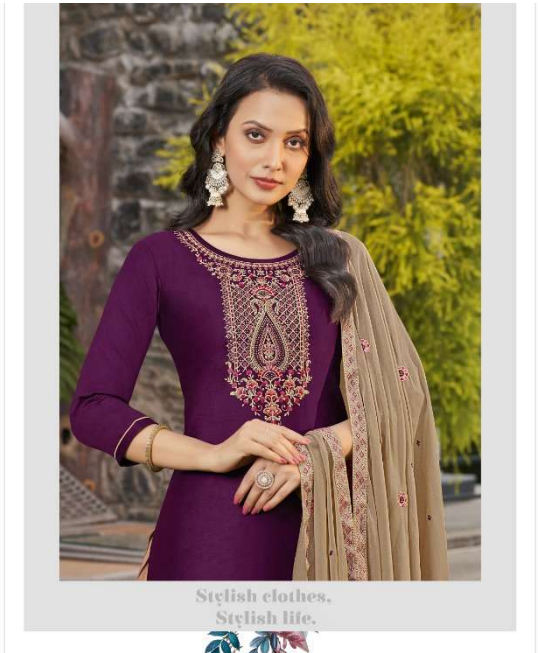

*Kalaroop*<sup>®</sup>

FASHION OF PATIYALA  
VOL-35

DESIGN NUMBER  
13893

QUALITY NEVER GOES OUT OF STYLE

Quality never goes  
out of style

DESIGN NUMBER  
13889

Luxury. For the Woman  
Who Deserves It

DESIGN NUMBER  
13892

**Elegance shades**

Pattern is not repeated. It is its embroidery and the contrasting teal gives it a rich elegant look.

DESIGN NUMBER  
13890

DESIGN NUMBER  
13891

DESIGN NUMBER  
13889

DESIGN NUMBER  
13890