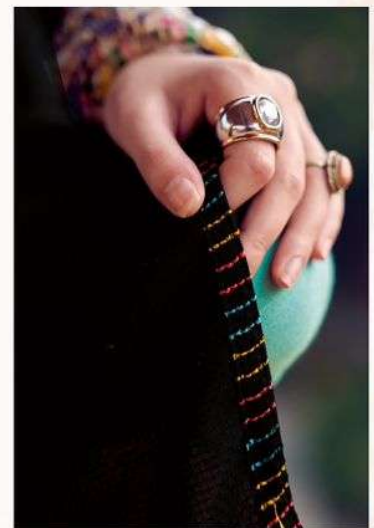

## EXPRESSION

classic to temporary- the contemporary designs with classy colors giving luxurious touch with finished heavy look

CRAFTMANSHIP

MITTOO

D.no.3005