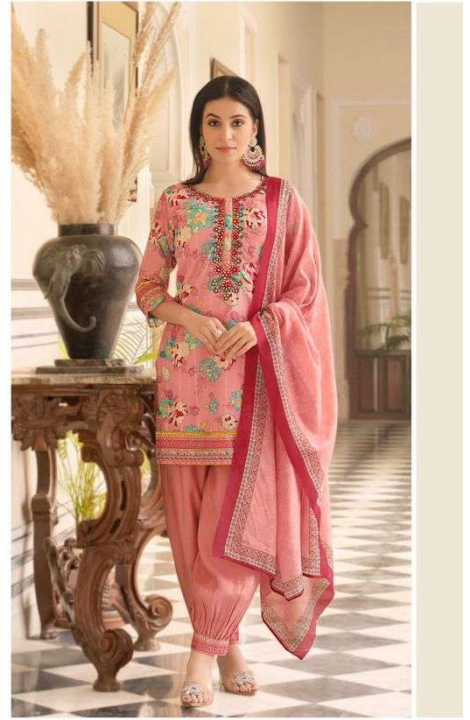

# MEHNOOR

LILY & LALI<sup>®</sup>  
CULT PRIDE  
A PRODUCT OF KIRAN'S GROUP

DELECTABLE STYLE

FASHION IS WHAT  
YOU'RE OFFERED  
FOUR TIMES A  
YEAR BY DESIGN-  
ERS. AND STYLE IS  
WHAT YOU CHOOSE

LILY&LALI®  
GULSPRIDE  
A PRODUCT OF FOND GROUP