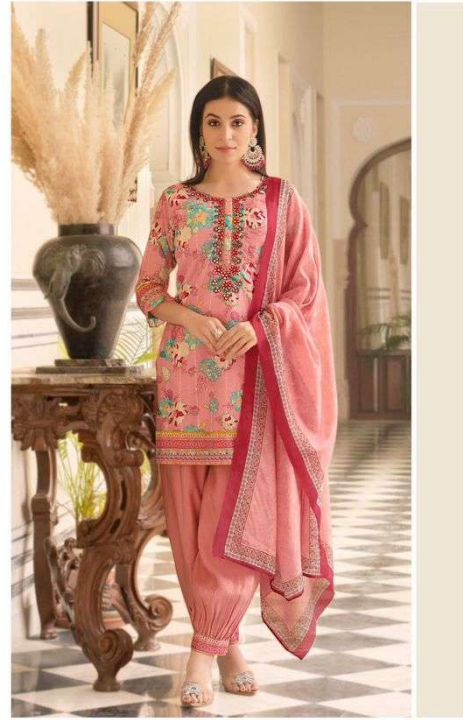

LILY&LALI®
GULSPRIDE
A PRODUCT OF FOND GROUP

CLASSY CLASSIC
STYLE IS A WAY TO
SAY WHO YOU ARE
WITHOUT HAVING TO
SPEAK

LILY&LALI
GULS PRIDE
A PRODUCT OF **STYLO** GROUP

CLASSY CLASSIC
STYLE IS A WAY TO
SAY WHO YOU ARE
WITHOUT HAVING
TO SPEAK.