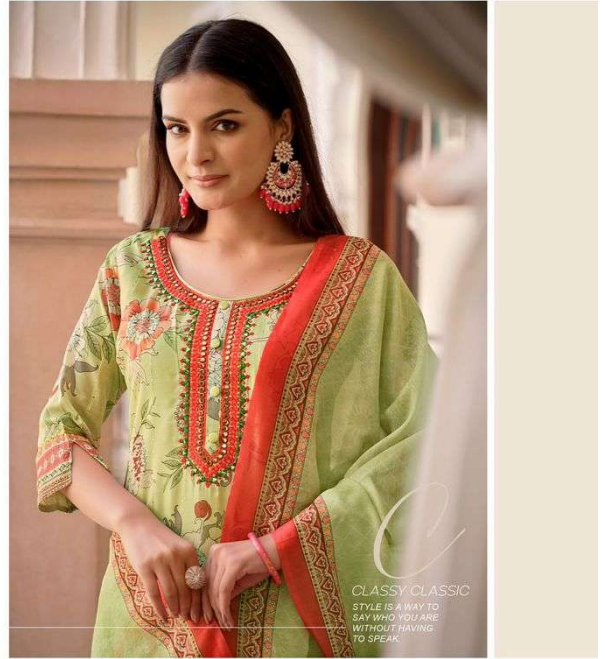

CLASSY CLASSIC
STYLE IS A WAY TO
SAY WHO YOU ARE
WITHOUT HAVING
TO SPEAK.

LILY&LALI
GULS PRIDE
A PRODUCT OF VICTORA GROUP