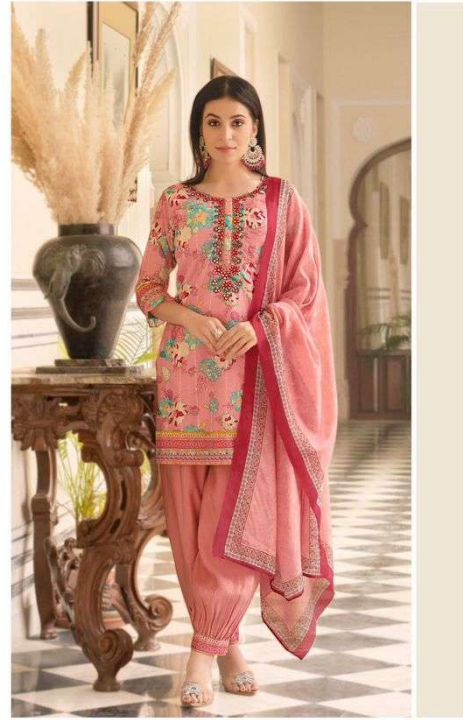

LILY&LALI®
GULSPRIDE
A PRODUCT OF FOND GROUP