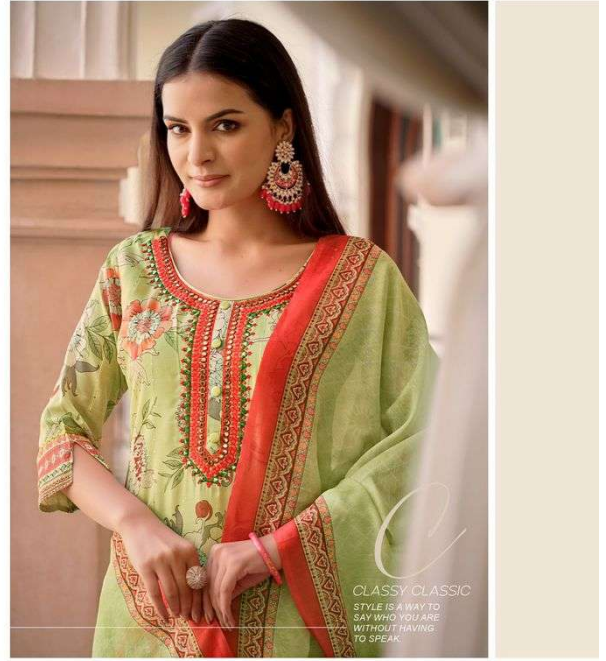

LILY & LALI®
GULS PRIDE
A PRODUCT OF VICTORA GROUP