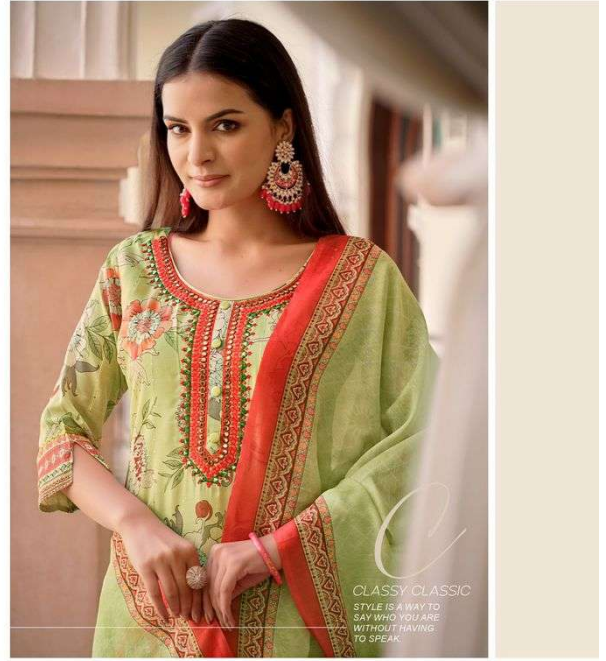

LILY&LALI®
GULSPRIDE
A PRODUCT OF FOND GROUP

CLASSY CLASSIC
STYLE IS A WAY TO
SAY WHO YOU ARE
WITHOUT HAVING TO
SPEAK

LILY&LALI
GULS PRIDE
A PRODUCT OF **STYLO** GROUP

CLASSY CLASSIC
STYLE IS A WAY TO
SAY WHO YOU ARE
WITHOUT HAVING
TO SPEAK.