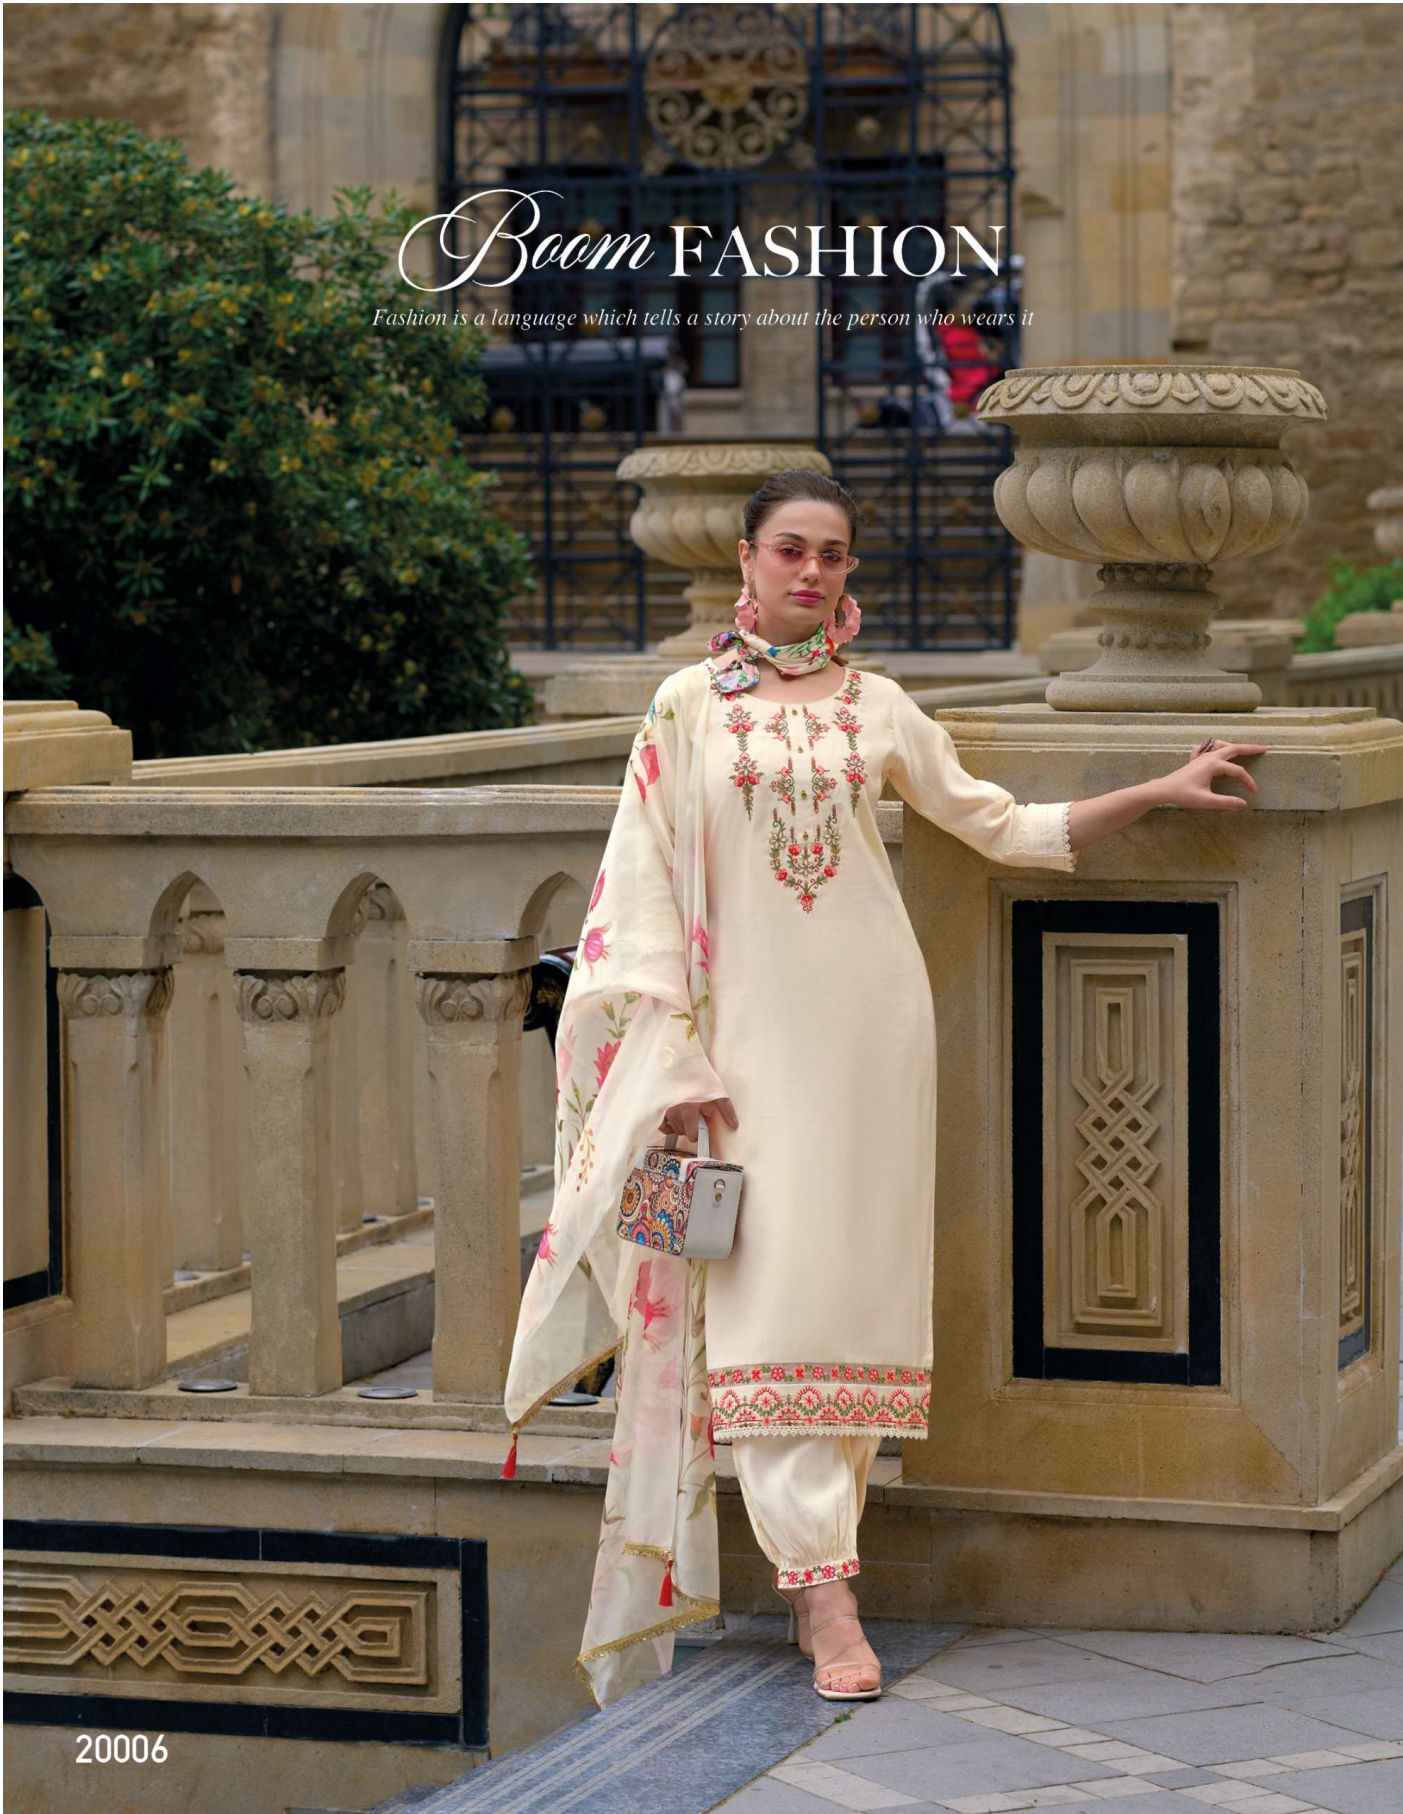

Boam FASHION

Fashion is a language which tells a story about the person who wears it

20006