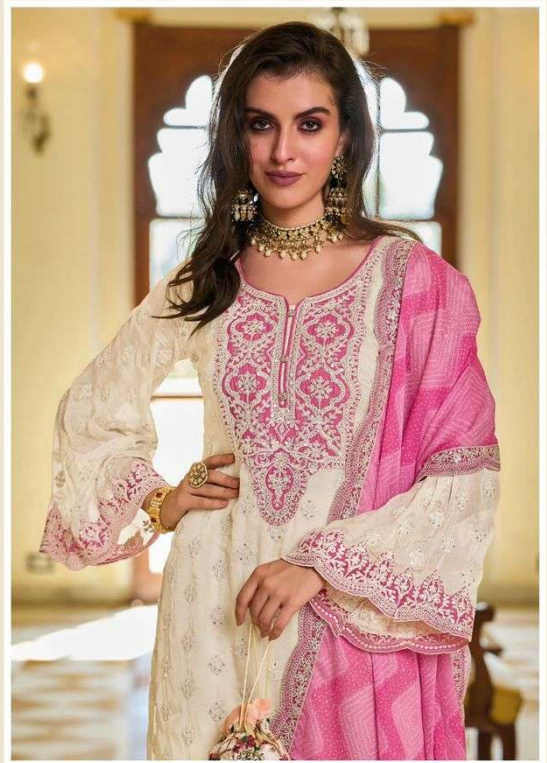

D.1657 C

ZARKASH

COLOR EDITION

eba lifestyle

D.1657 A