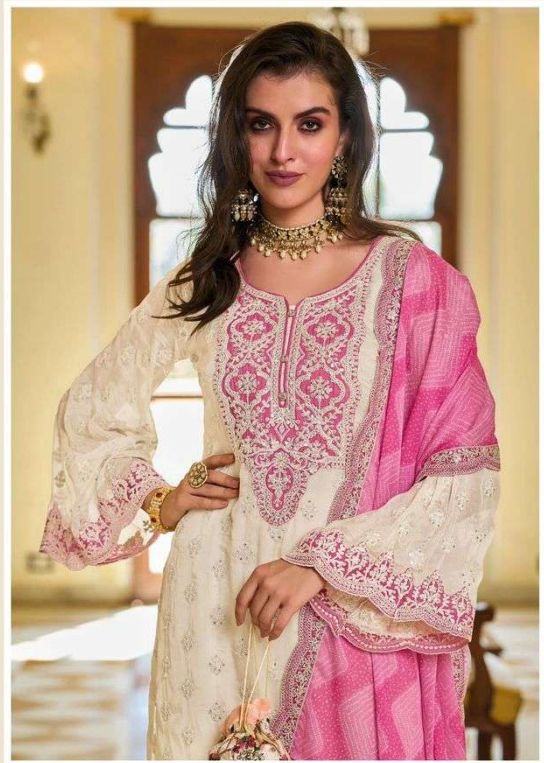

D.1657 C

ZARKASH

COLOR EDITION

eba lifestyle

D.1657 A