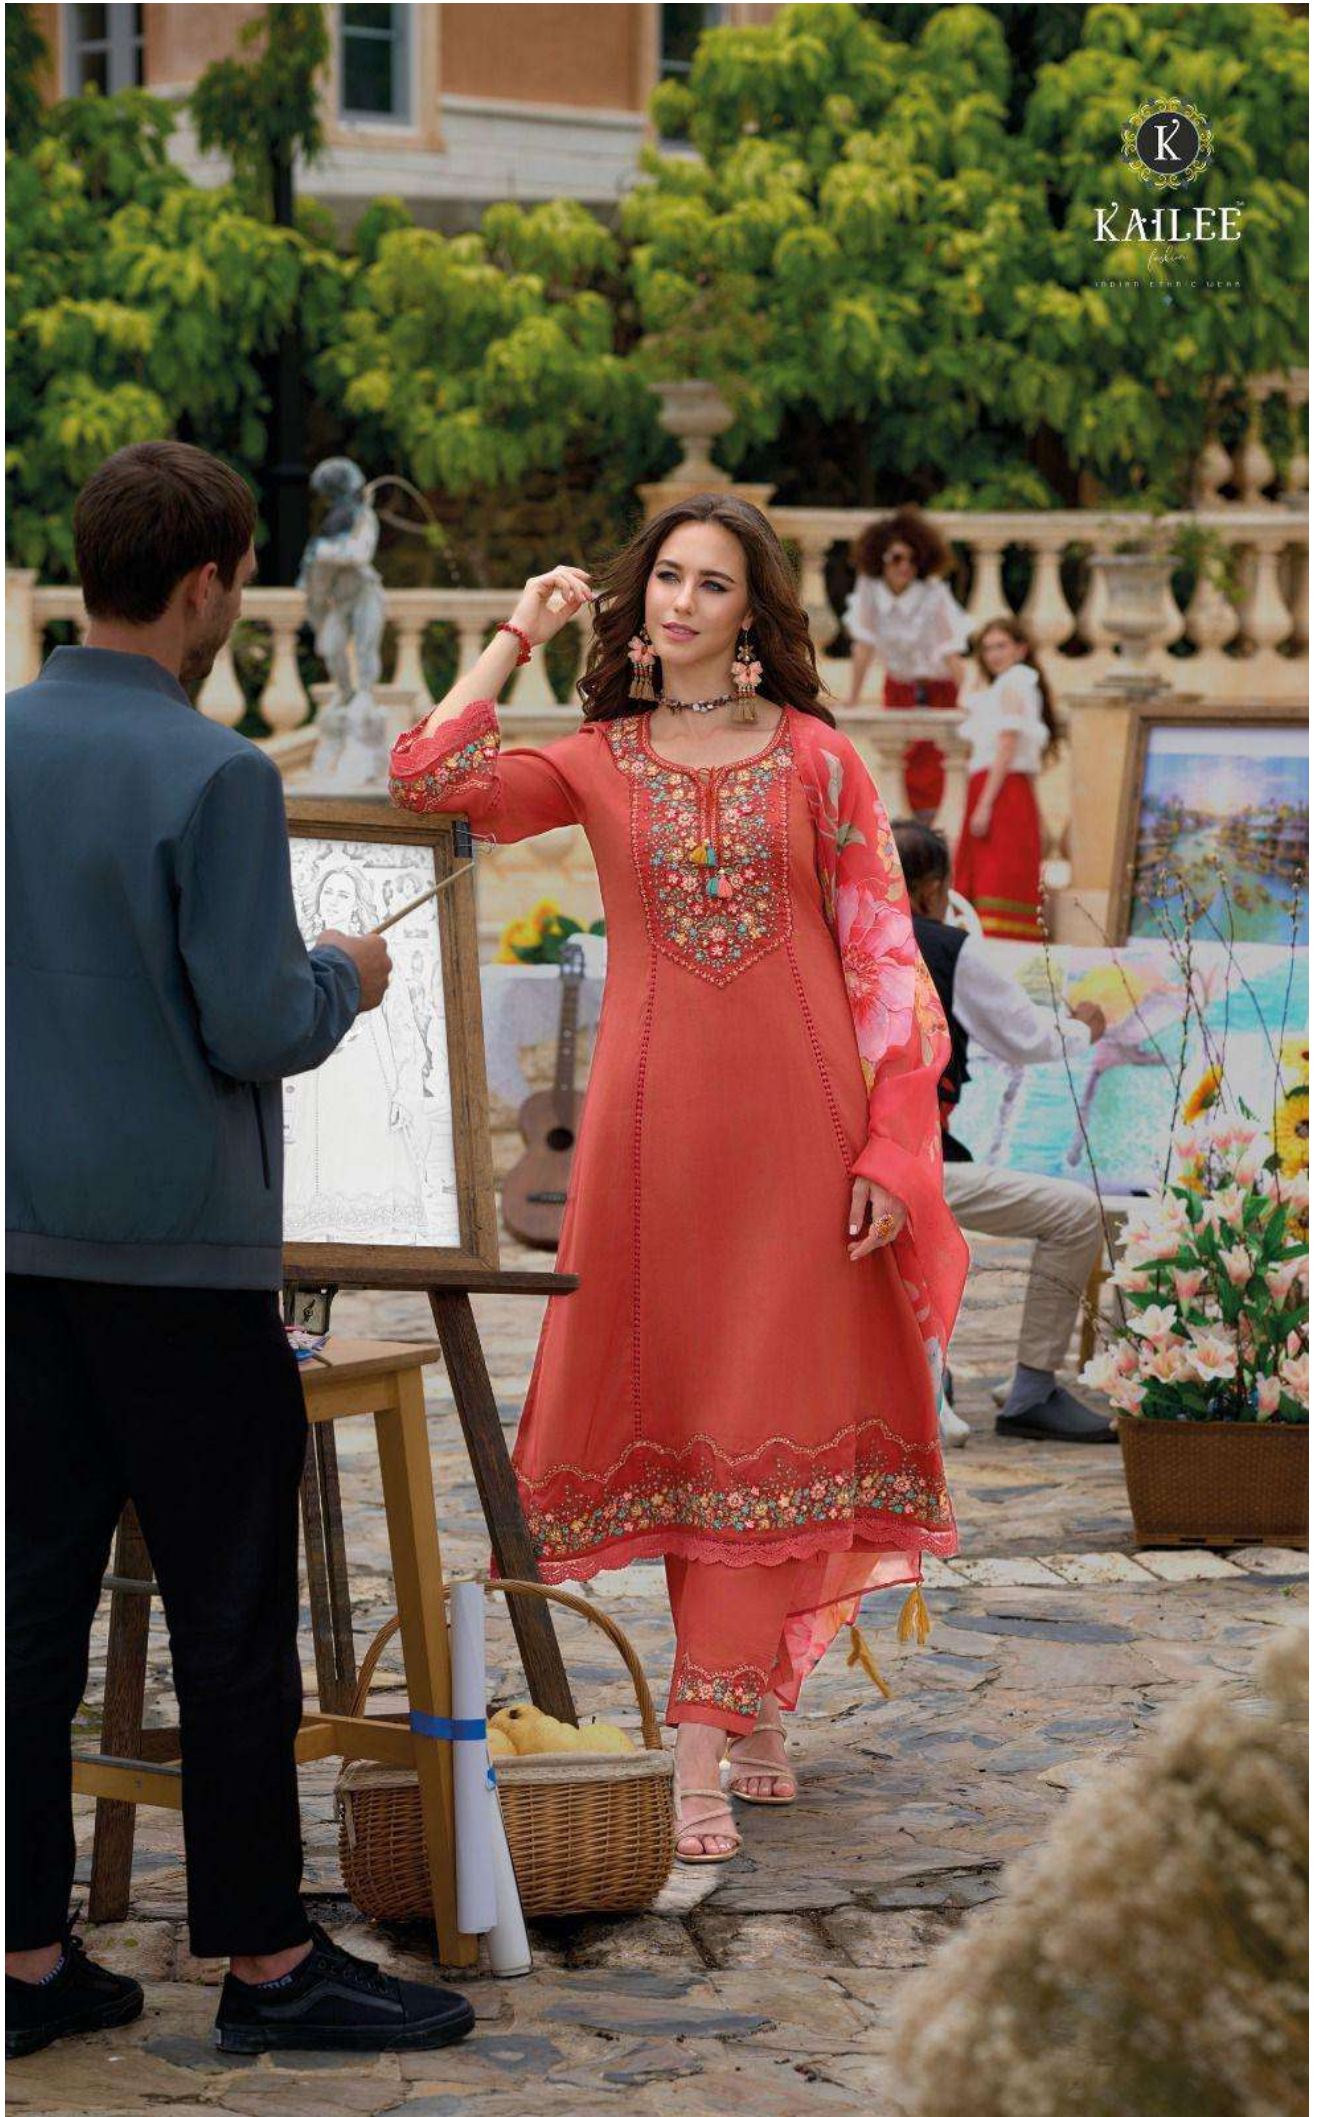

KAILEE

fashion

TRADITIONAL ETHNIC WEAR