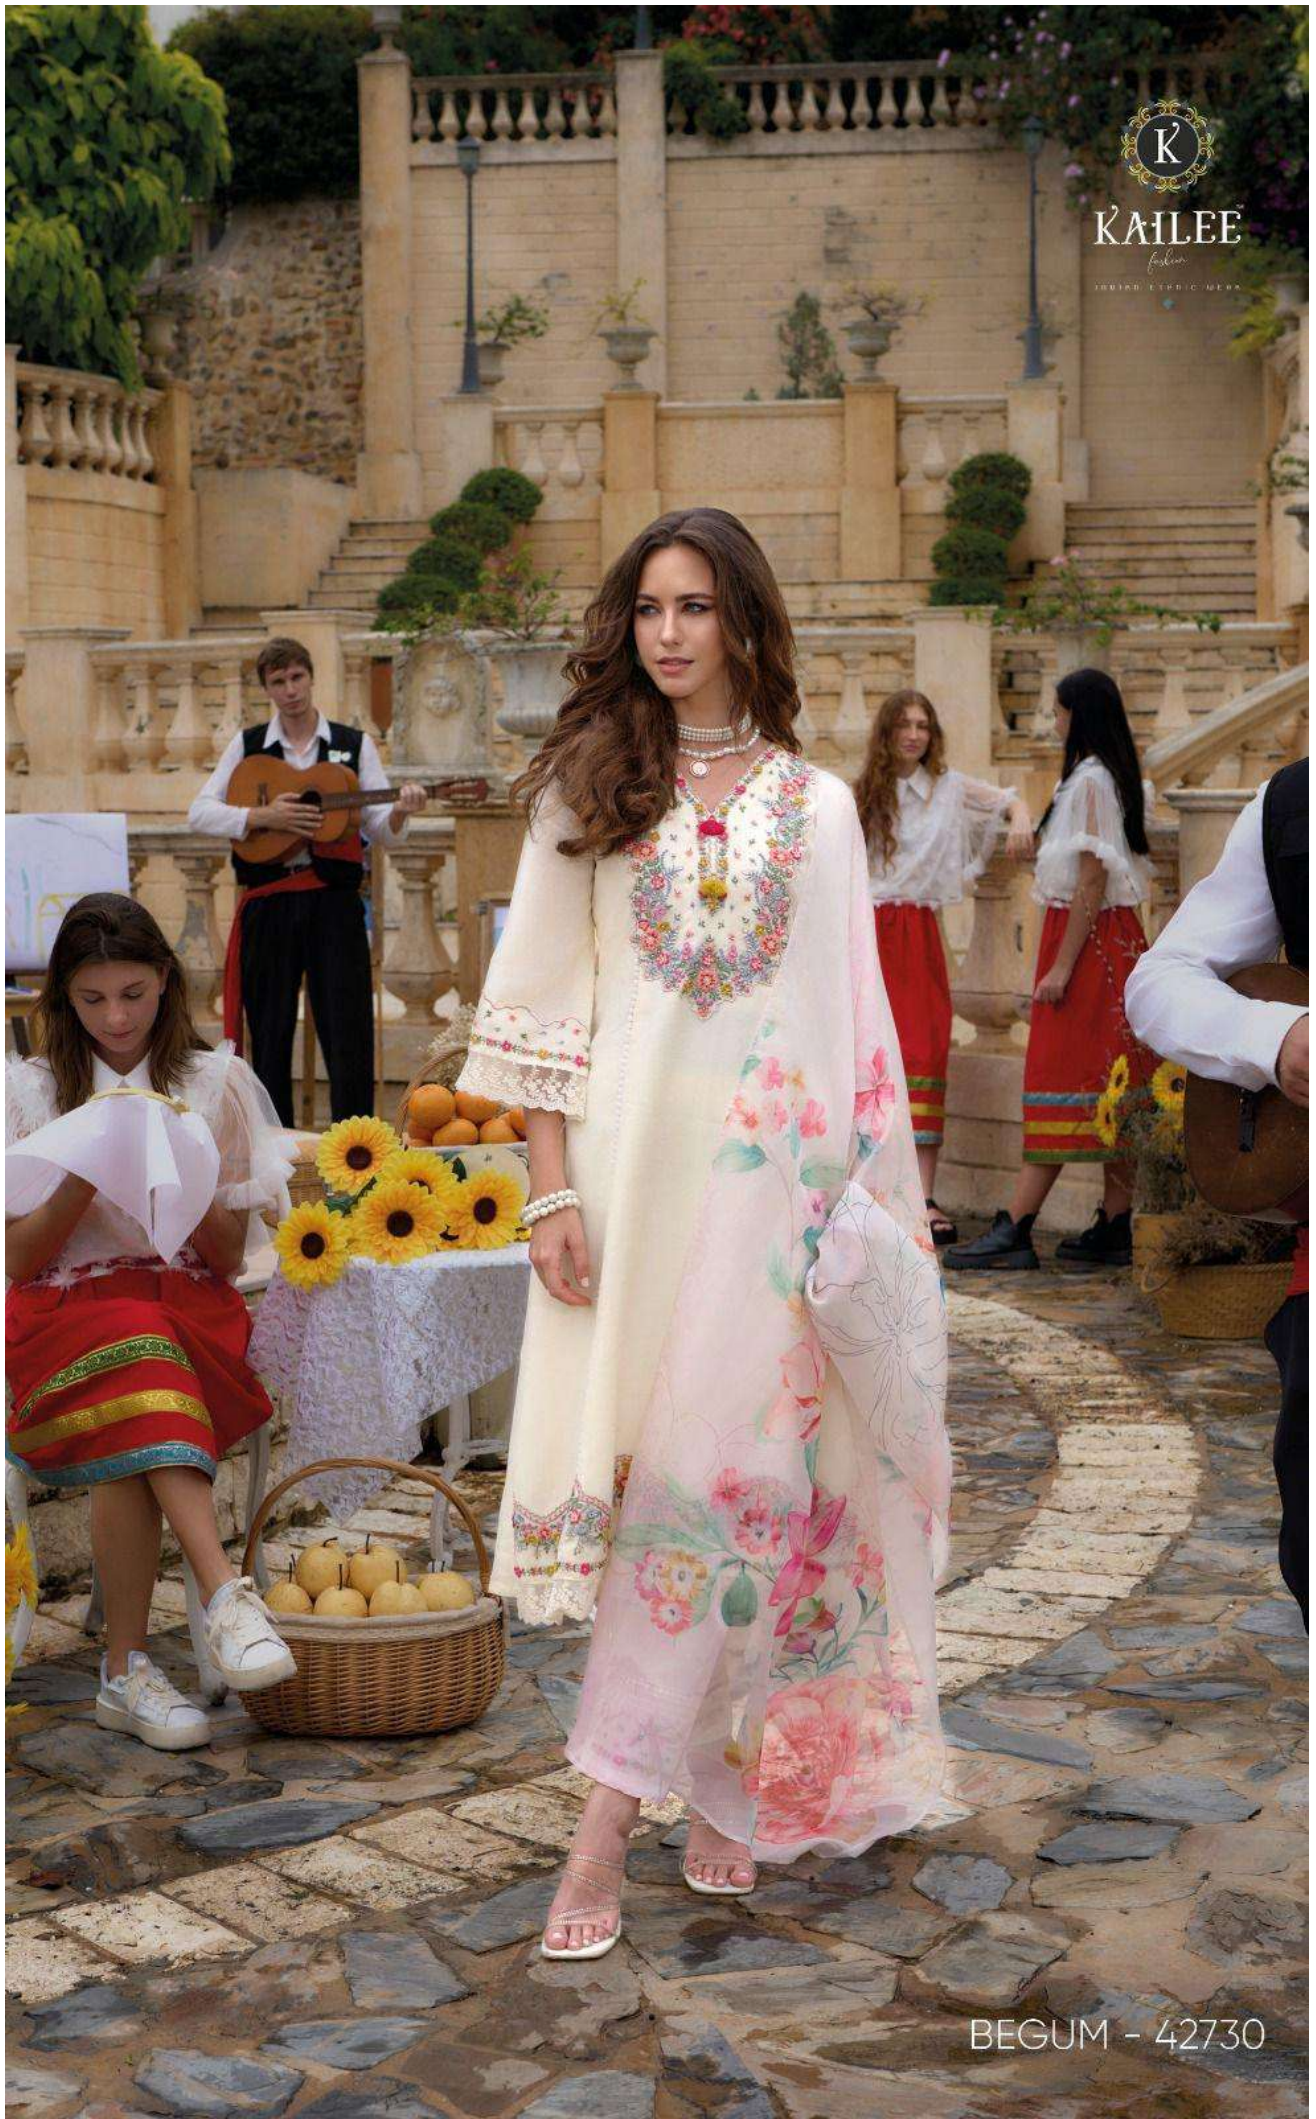

BEGUM - 42728

Sarsinia Splendor

Fashion is the pursuit of the beautiful and the timeless.

KAILEE

fashion

TRADITIONAL ETHNIC WEAR

BEGUM - 42730

KAILEE