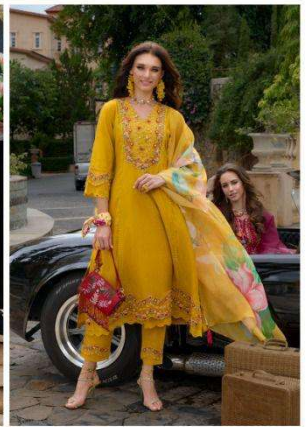

BEGUM - 42734