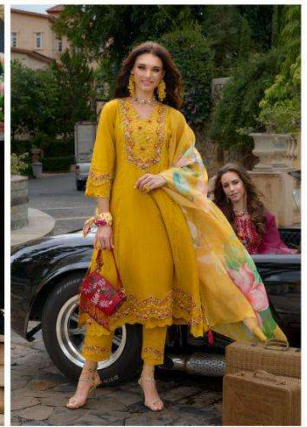

BEGUM - 42734