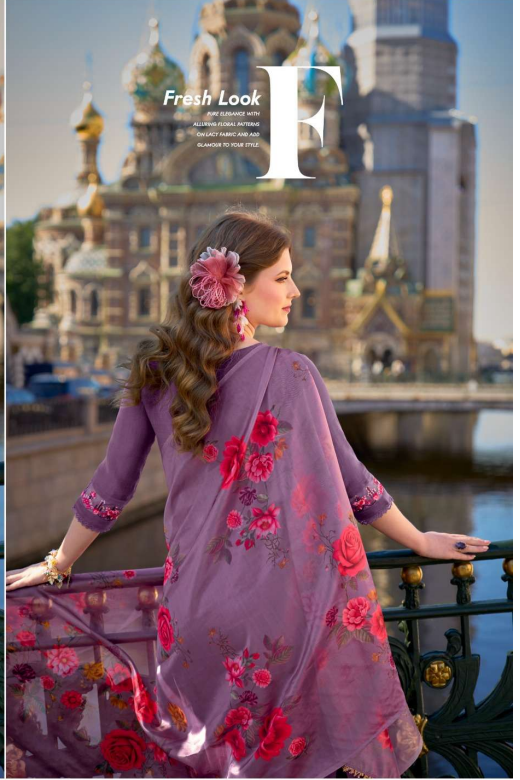

LILY & LALI<sup>®</sup>  
GULS PRIDE  
A PRODUCT OF *fiona* GROUP

Srivalli

LILY & LALI<sup>®</sup>  
GULSHAN  
A PRODUCT OF VISIONS GROUP

D - 20902

**Fresh Look**

PROD. ESTABLISHED WITH  
AUTHORITY IN THE PAKISTAN  
TEXTILE MARKET AND ALSO  
AVAILABLE IN THE USA.