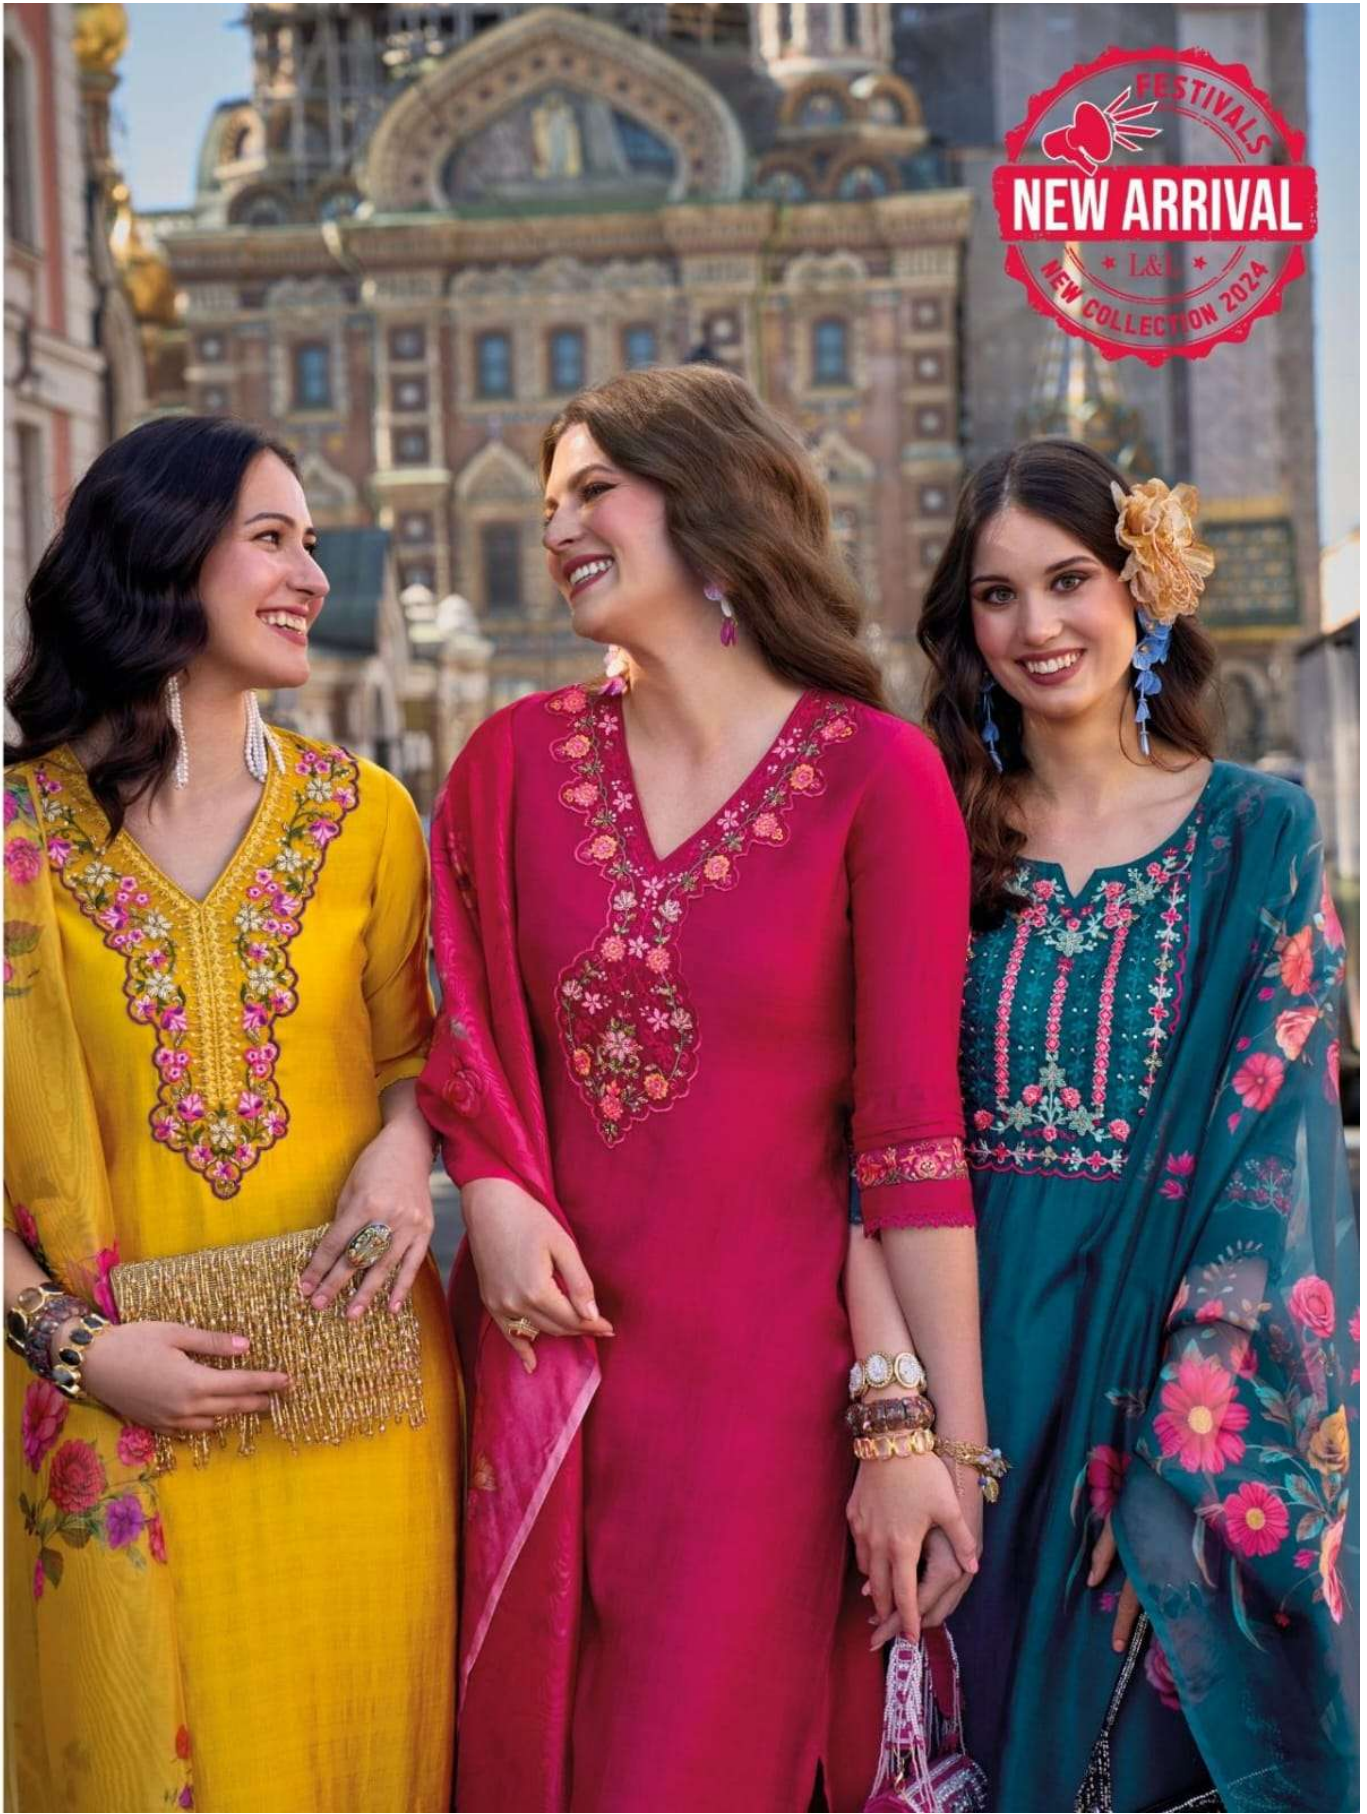

Fresh Look

FRESH ELEGANCE WITH  
ALLUREN FLOREAL EMBROIDRY  
ON LACE FABRIC AND JAZZ  
REMARK TO YOUR STYLE

D - 20906

LILY & LALI®  
GULS PRIDE  
A PRODUCT OF **Meris** GROUP

FESTIVALS  
**NEW ARRIVAL**  
\* L&L \*  
NEW COLLECTION 2024