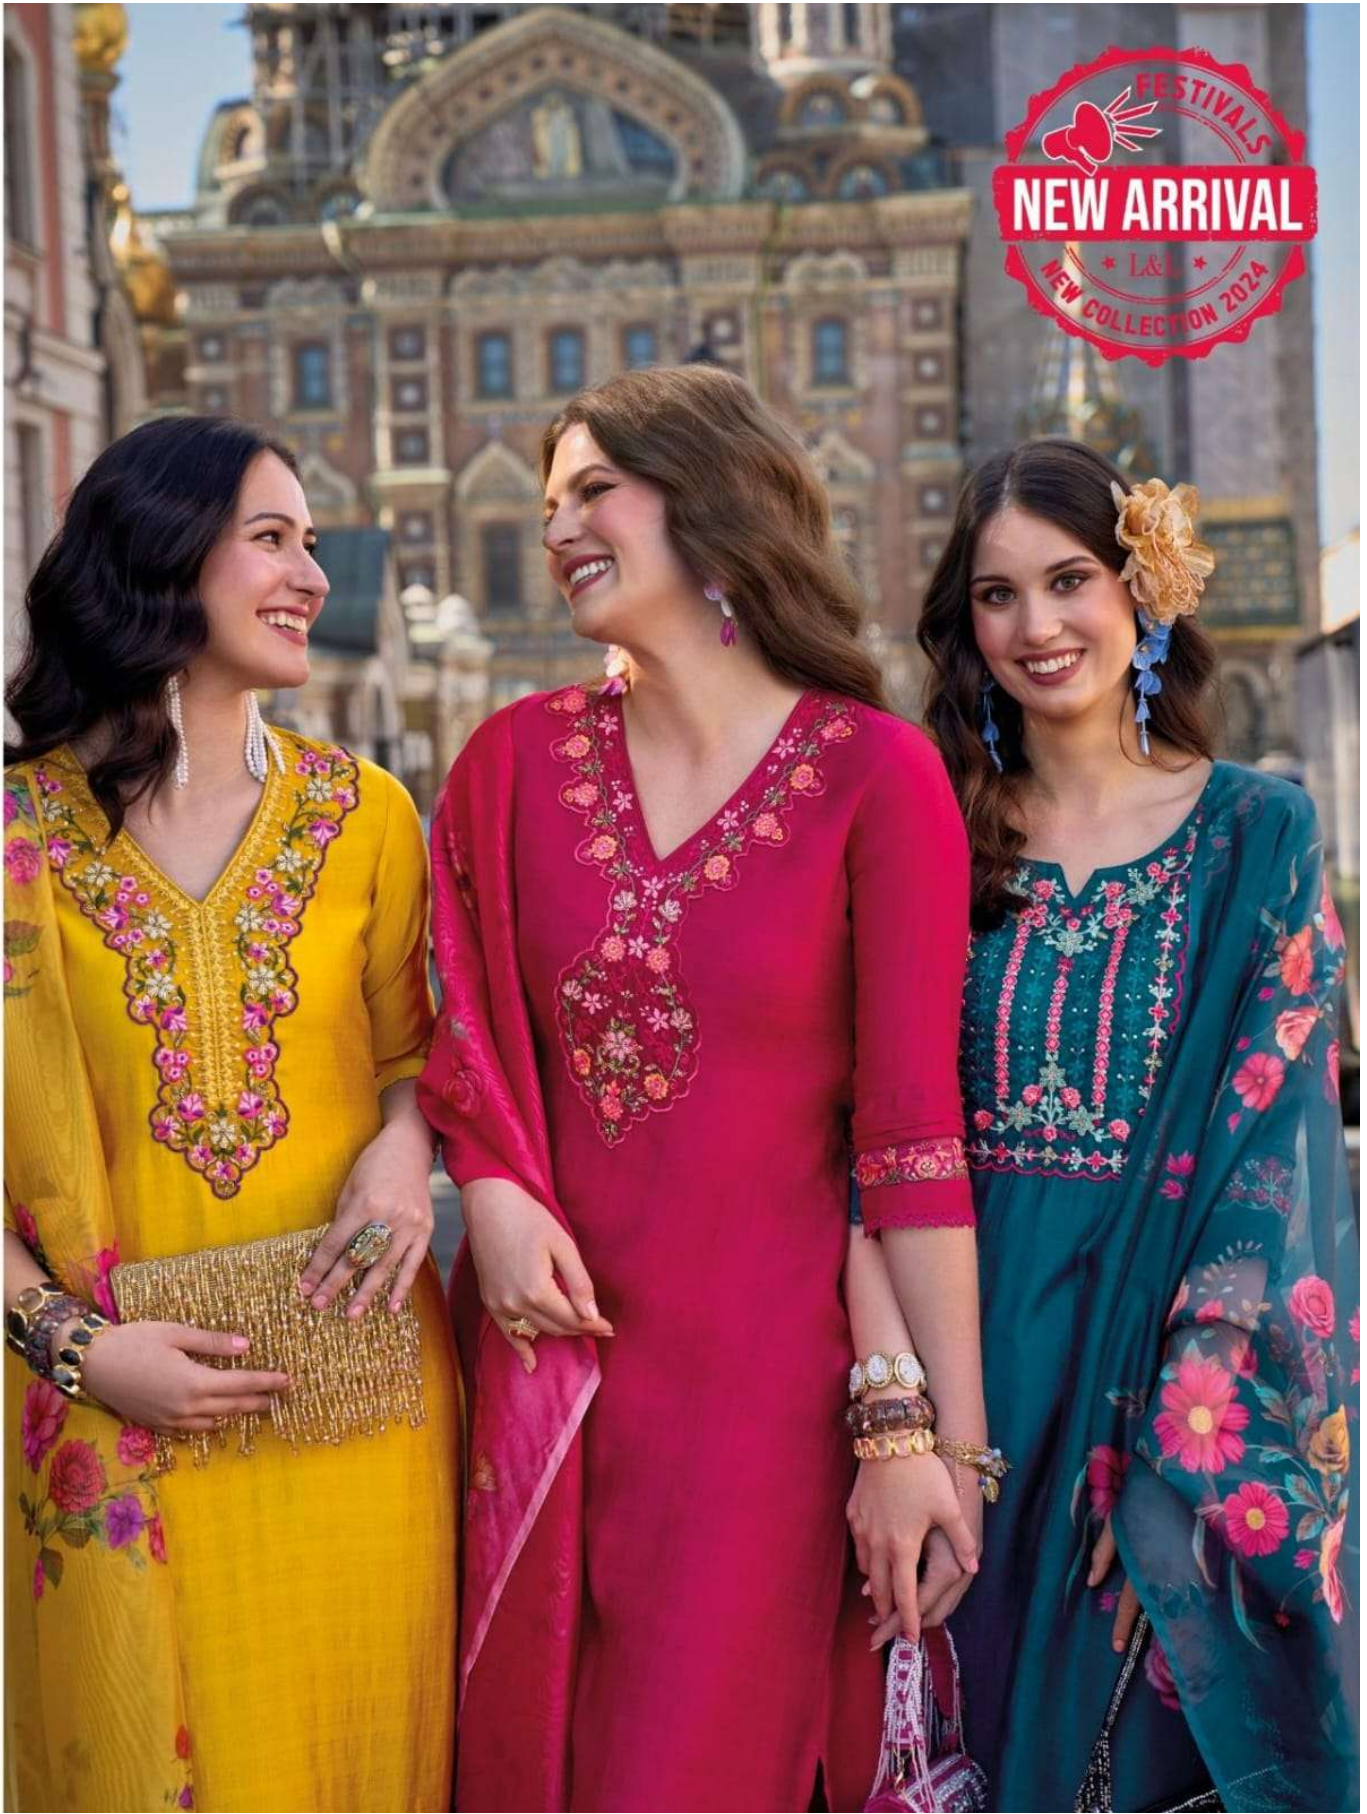

Fresh Look

FRESH ELEGANCE WITH  
ALLUREN FLOREAL EMBROIDRY  
ON LACE FABRIC AND JAZZ  
REMARK TO YOUR STYLE

D - 20906

LILY&LALI®  
GULS PRIDE  
A PRODUCT OF **Meris** GROUP