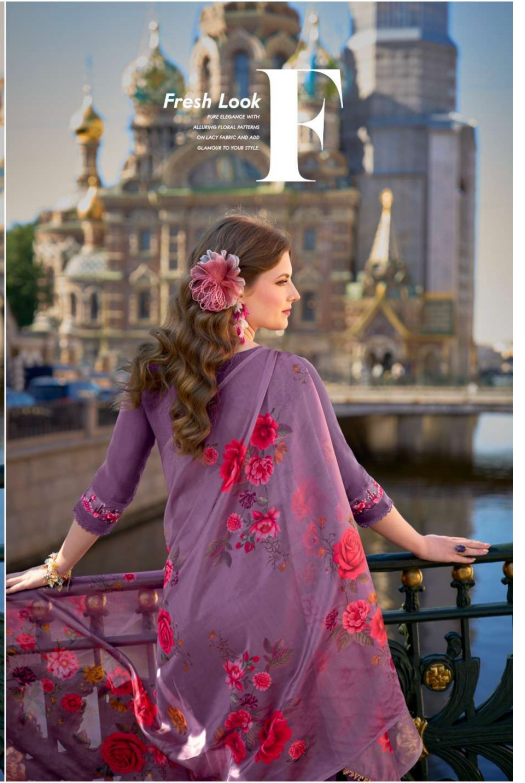

Fresh Look

F