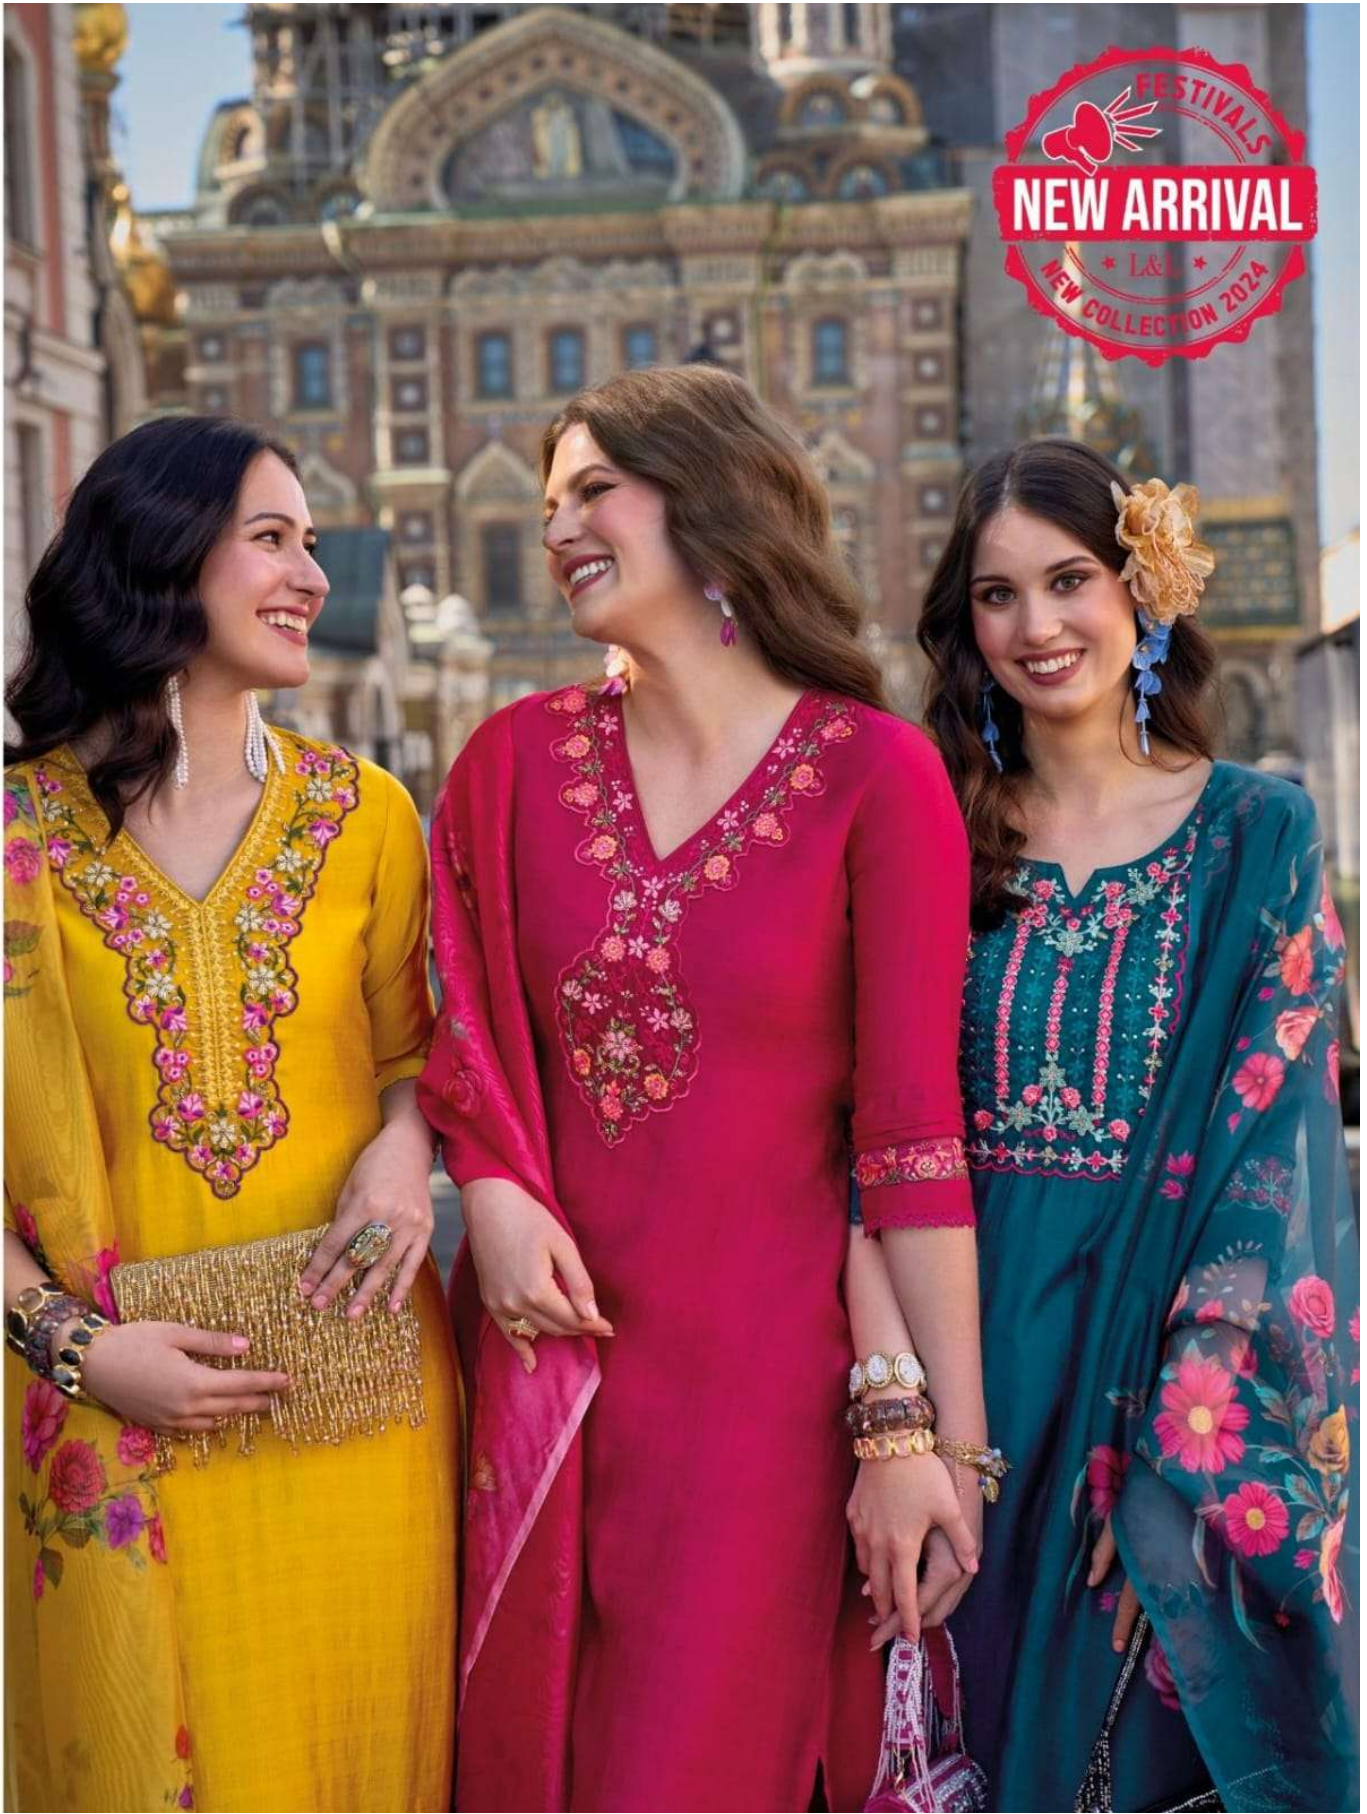

Fresh Look

FRESH ELEGANCE WITH  
ALLUREN FLOREAL EMBROIDRY  
ON LACE FABRIC AND JAZZ  
REMARK TO YOUR STYLE

D - 20906

LILY&LALI®  
GULS PRIDE  
A PRODUCT OF **Meris** GROUP

FESTIVALS  
**NEW ARRIVAL**  
\* L&L \*  
NEW COLLECTION 2024