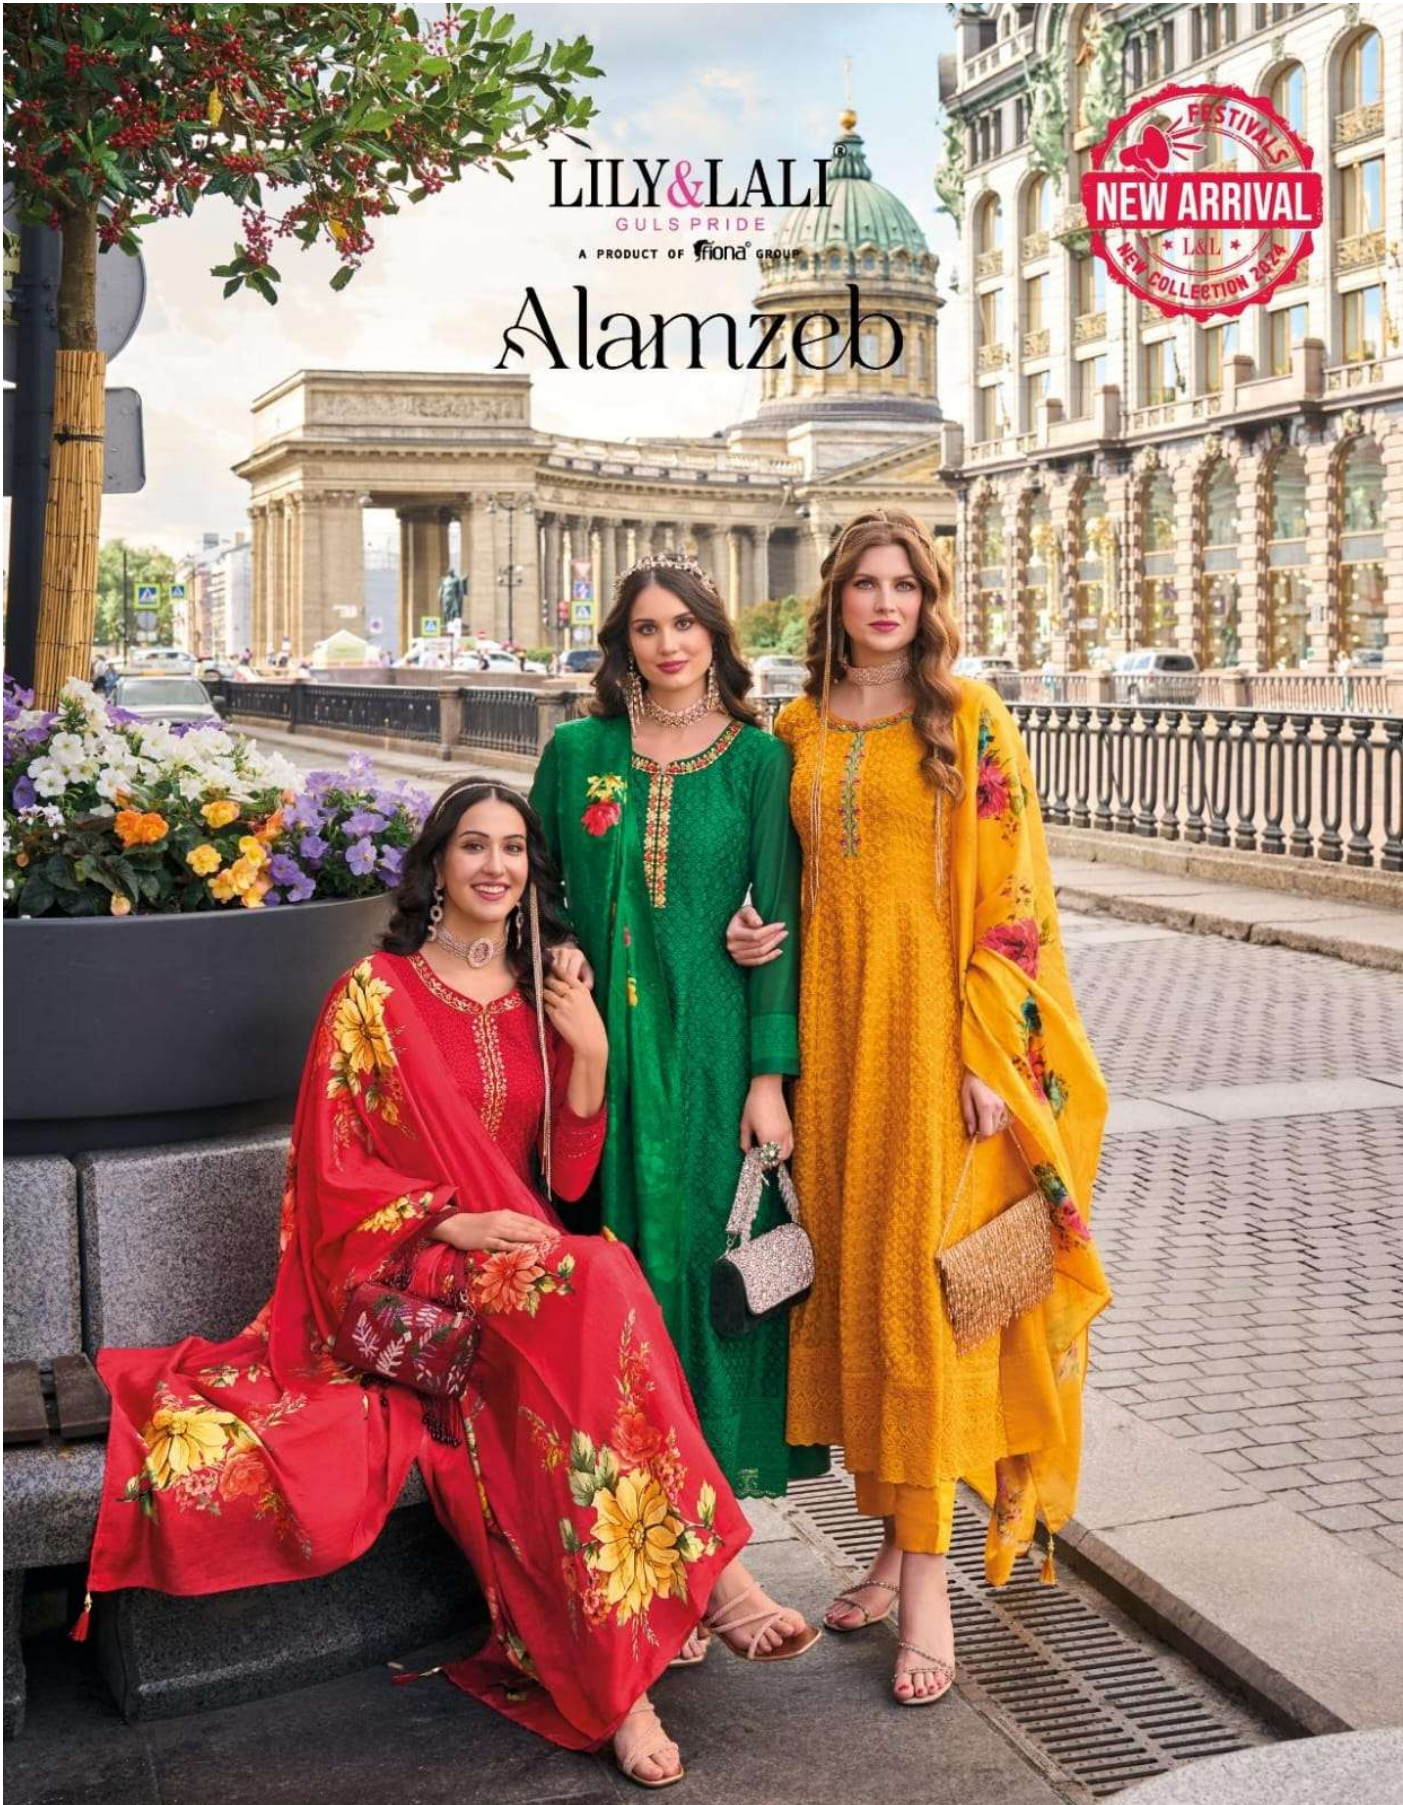

# Alamzeb

LILY & LALI  
OF PAKISTAN  
DESIGNER OF FORMAL GROUP

SENSIBILITY STYLISH

*There is beauty in all things, you just need to look close enough*

21201

LILY&LALI®  
GULS PRIDE  
A PRODUCT OF SIKH GROUP