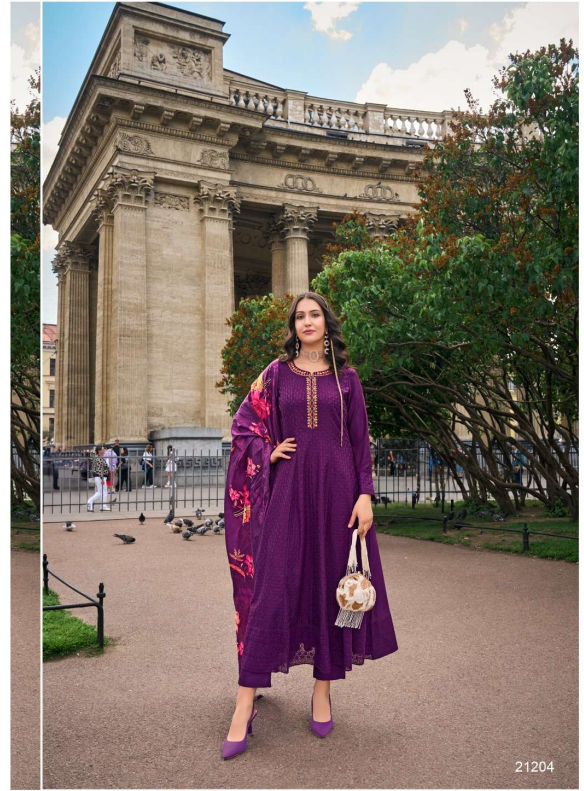

LILY&LALI®
GULS PRIDE
A PRODUCT OF PINKO GROUP

21203

SEATING FASHION

style is a way to say who you are without having to speak

LILY&LALI[®]
GULS PRIDE
A PRODUCT OF **fiona** GROUP

LILY&LALI®
GULS FASHION
A PRODUCT OF FORTIS GROUP