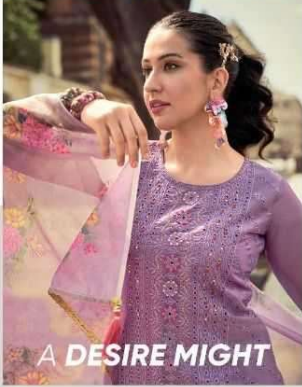

A **DESIRE MIGHT**