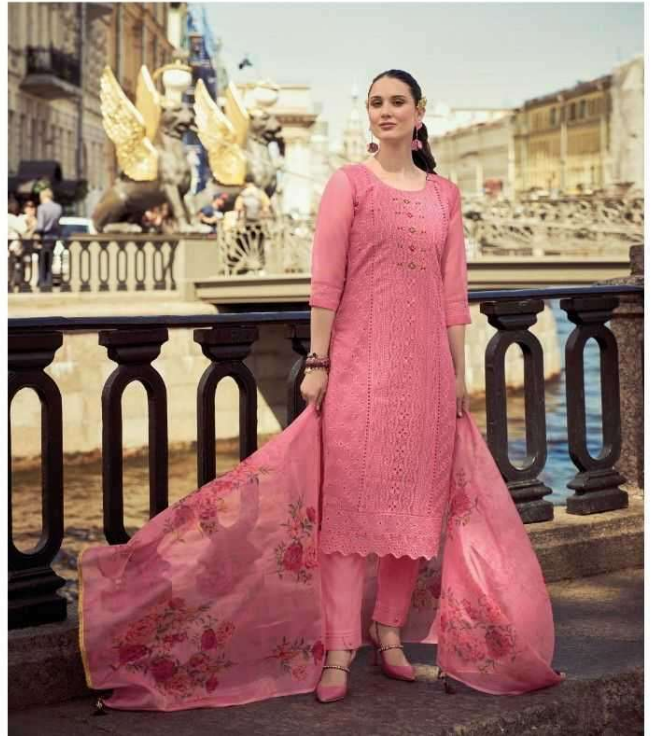

NEW ELEGANCE