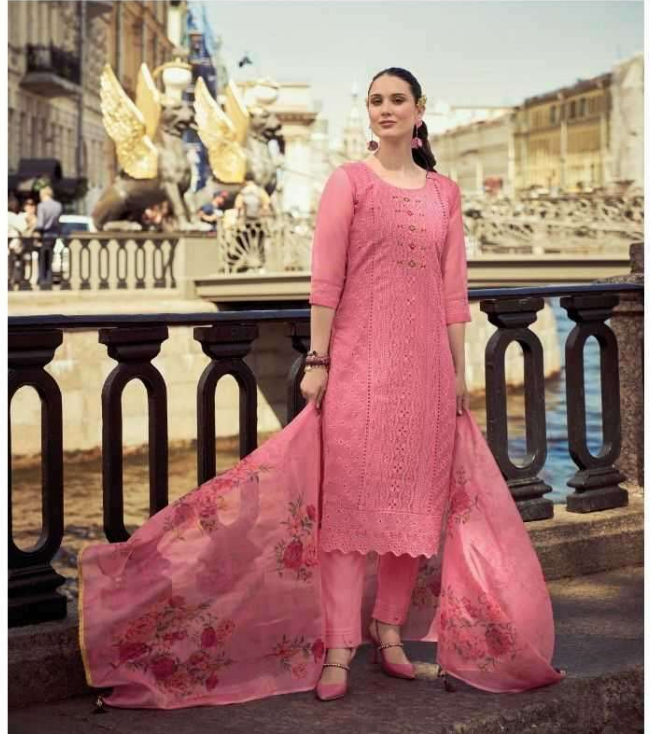

NEW ELEGANCE