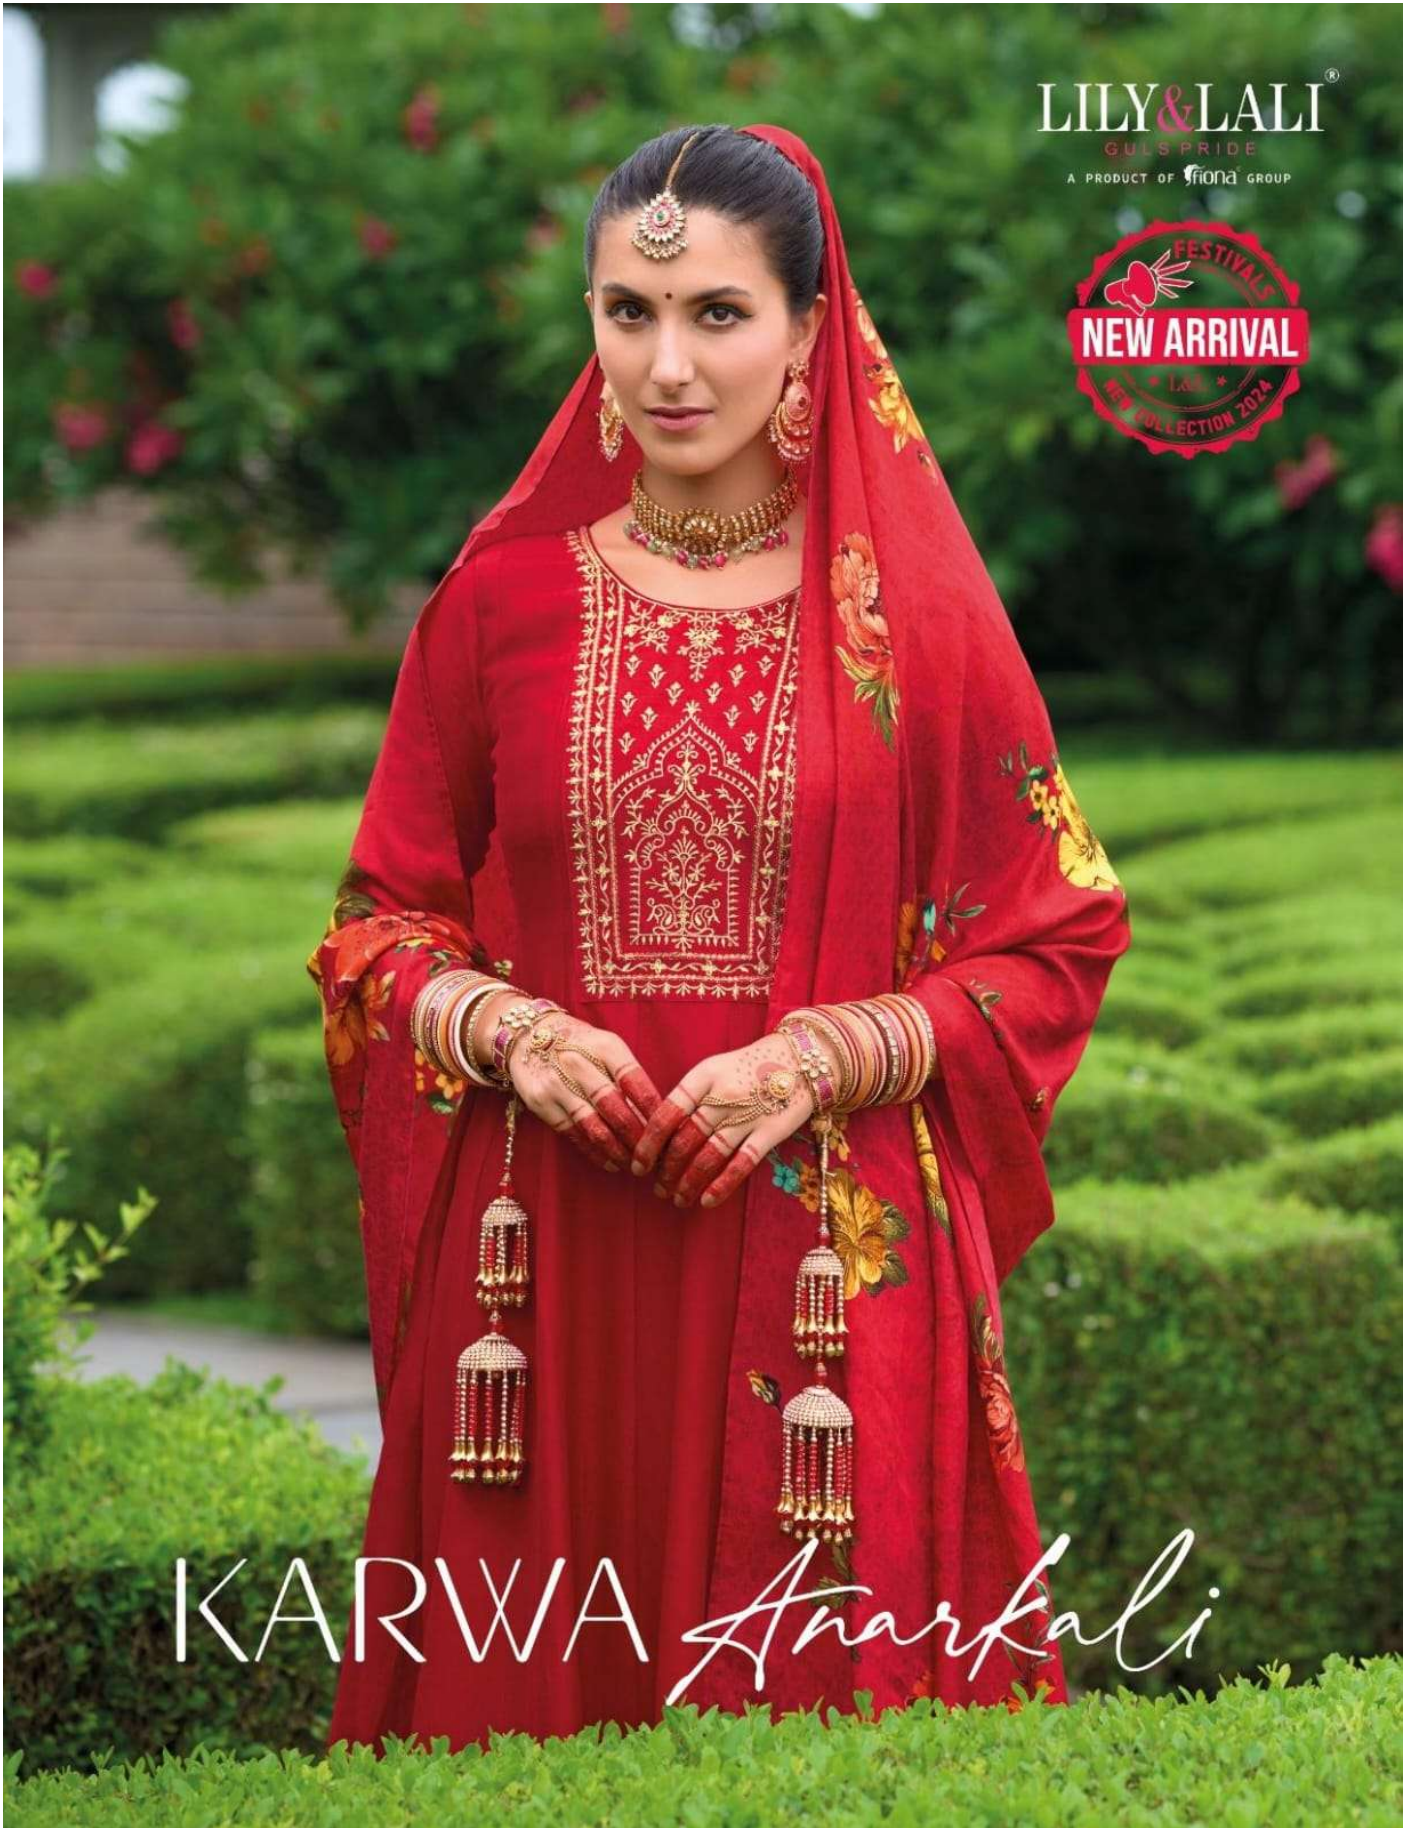

LILY & LALI[®]
GULS PRIDE
A PRODUCT OF Sirona GROUP

FESTIVALS
NEW ARRIVAL
L&L
NEW COLLECTION 2024

KARWA *Anarkali*

LILY&LALI®
GULS PRIDE
A PRODUCT OF HENRI GROUP

ETHEREAL

COLLECTION IS REMINISCENT OF THE ERA GONE BY
IT PRESENT TRACING SCENES TO THE TRADITIONAL
COURT CLOTHING DEPICTING THE TRUE IMAGE OF
THE RICH MODERN CULTURE