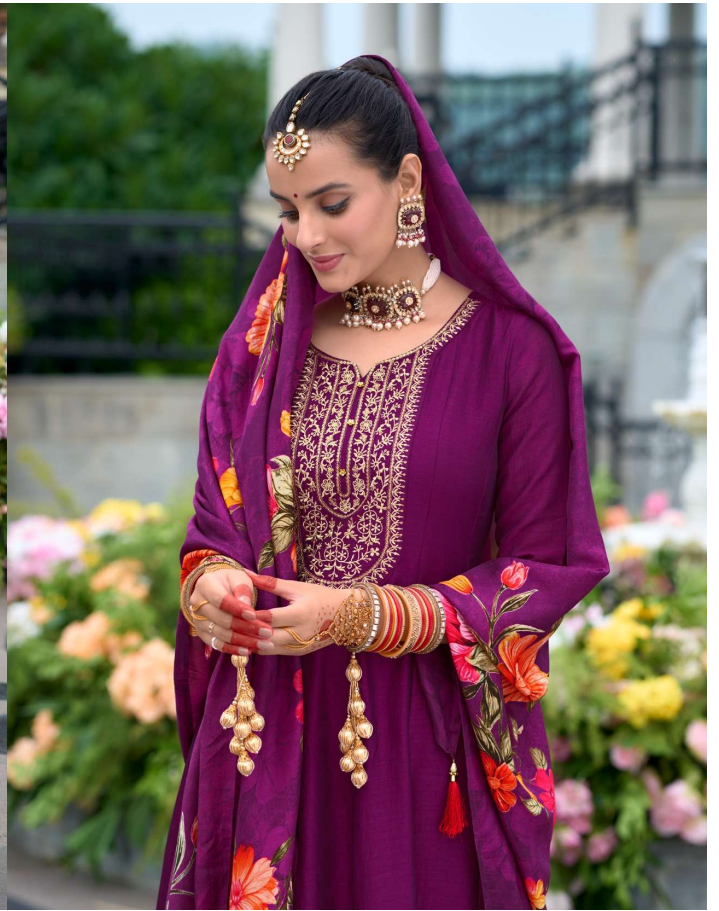

LILY & LALI[®]
GULS PRIDE
A PRODUCT OF Sirona GROUP

FESTIVALS
NEW ARRIVAL
L&L
NEW COLLECTION 2024

KARWA *Anarkali*

LILY&LALI®
GULS PRIDE
A PRODUCT OF HENRI GROUP

ETHEREAL

COLLECTION IS REMINISCENT OF THE ERA GONE BY
IT PRESENT TRACING SCENES TO THE TRADITIONAL
COURT CLOTHING DEPICTING THE TRUE IMAGE OF
THE RICH MODERN CULTURE