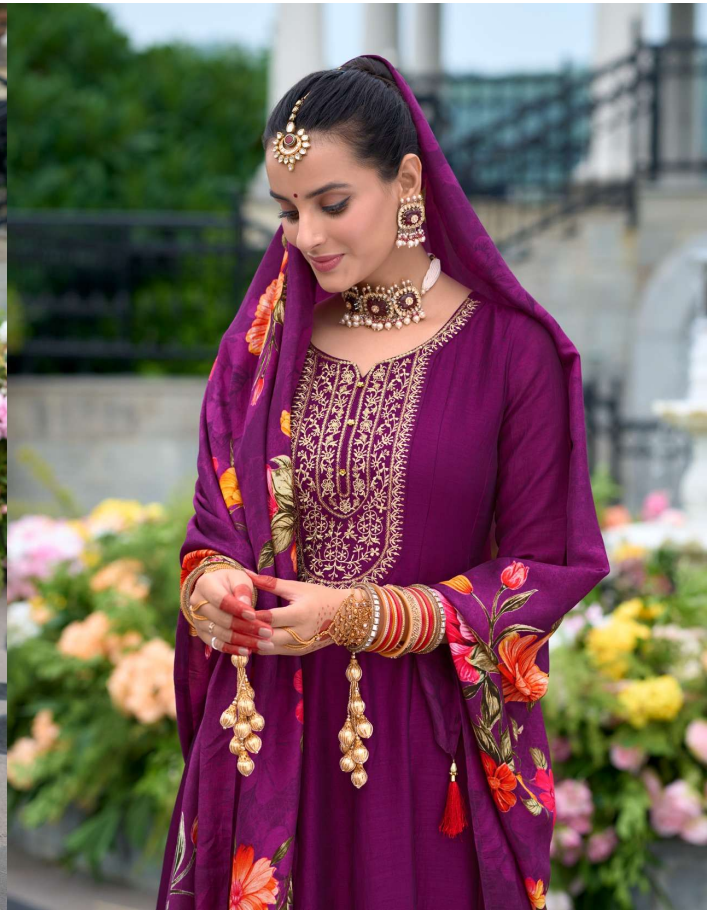

LILY & LALI[®]
GULS PRIDE
A PRODUCT OF Sirona GROUP

FESTIVALS
NEW ARRIVAL
L&L
NEW COLLECTION 2024

KARWA *Anarkali*

LILY&LALI®
GULS PRIDE
A PRODUCT OF HENSA GROUP

ETHEREAL

COLLECTION IS REMINISCENT OF THE ERA GONE BY
IT PRESENT TRACING SCENES TO THE TRADITIONAL
COURT CLOTHING DEPICTING THE TRUE IMAGE OF
THE RICH MODERN CULTURE