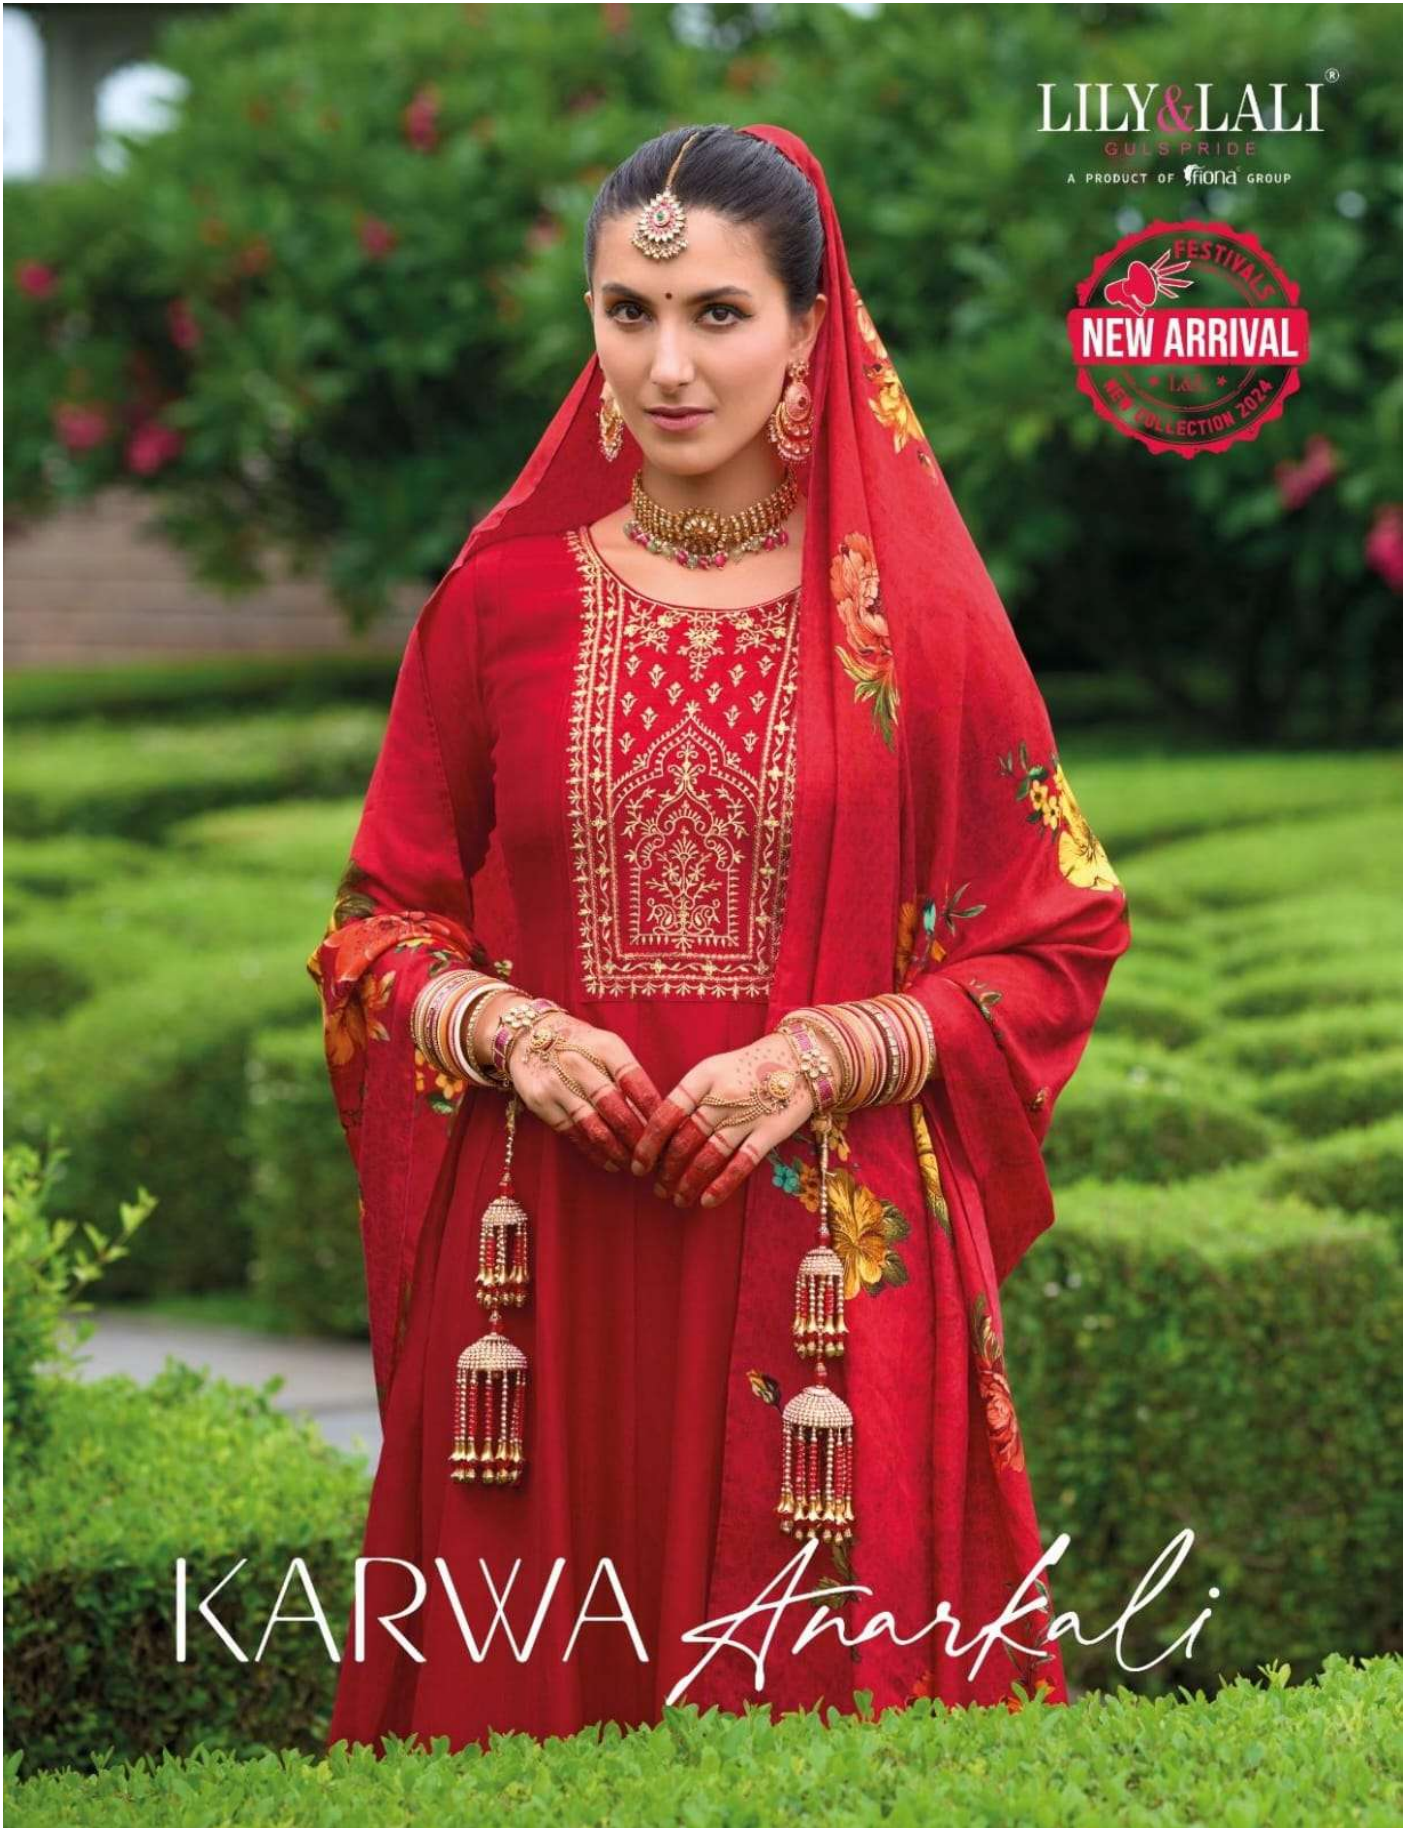

LILY & LALI[®]
GULS PRIDE
A PRODUCT OF Sirona GROUP

FESTIVALS
NEW ARRIVAL
L&L
NEW COLLECTION 2024

KARWA *Anarkali*

LILY&LALI®
GULS PRIDE
A PRODUCT OF HENSA GROUP

ETHEREAL

COLLECTION IS REMINISCENT OF THE ERA GONE BY
IT PRESENT TRACING SCENES TO THE TRADITIONAL
COURT CLOTHING DEPICTING THE TRUE IMAGE OF
THE RICH MODERN CULTURE