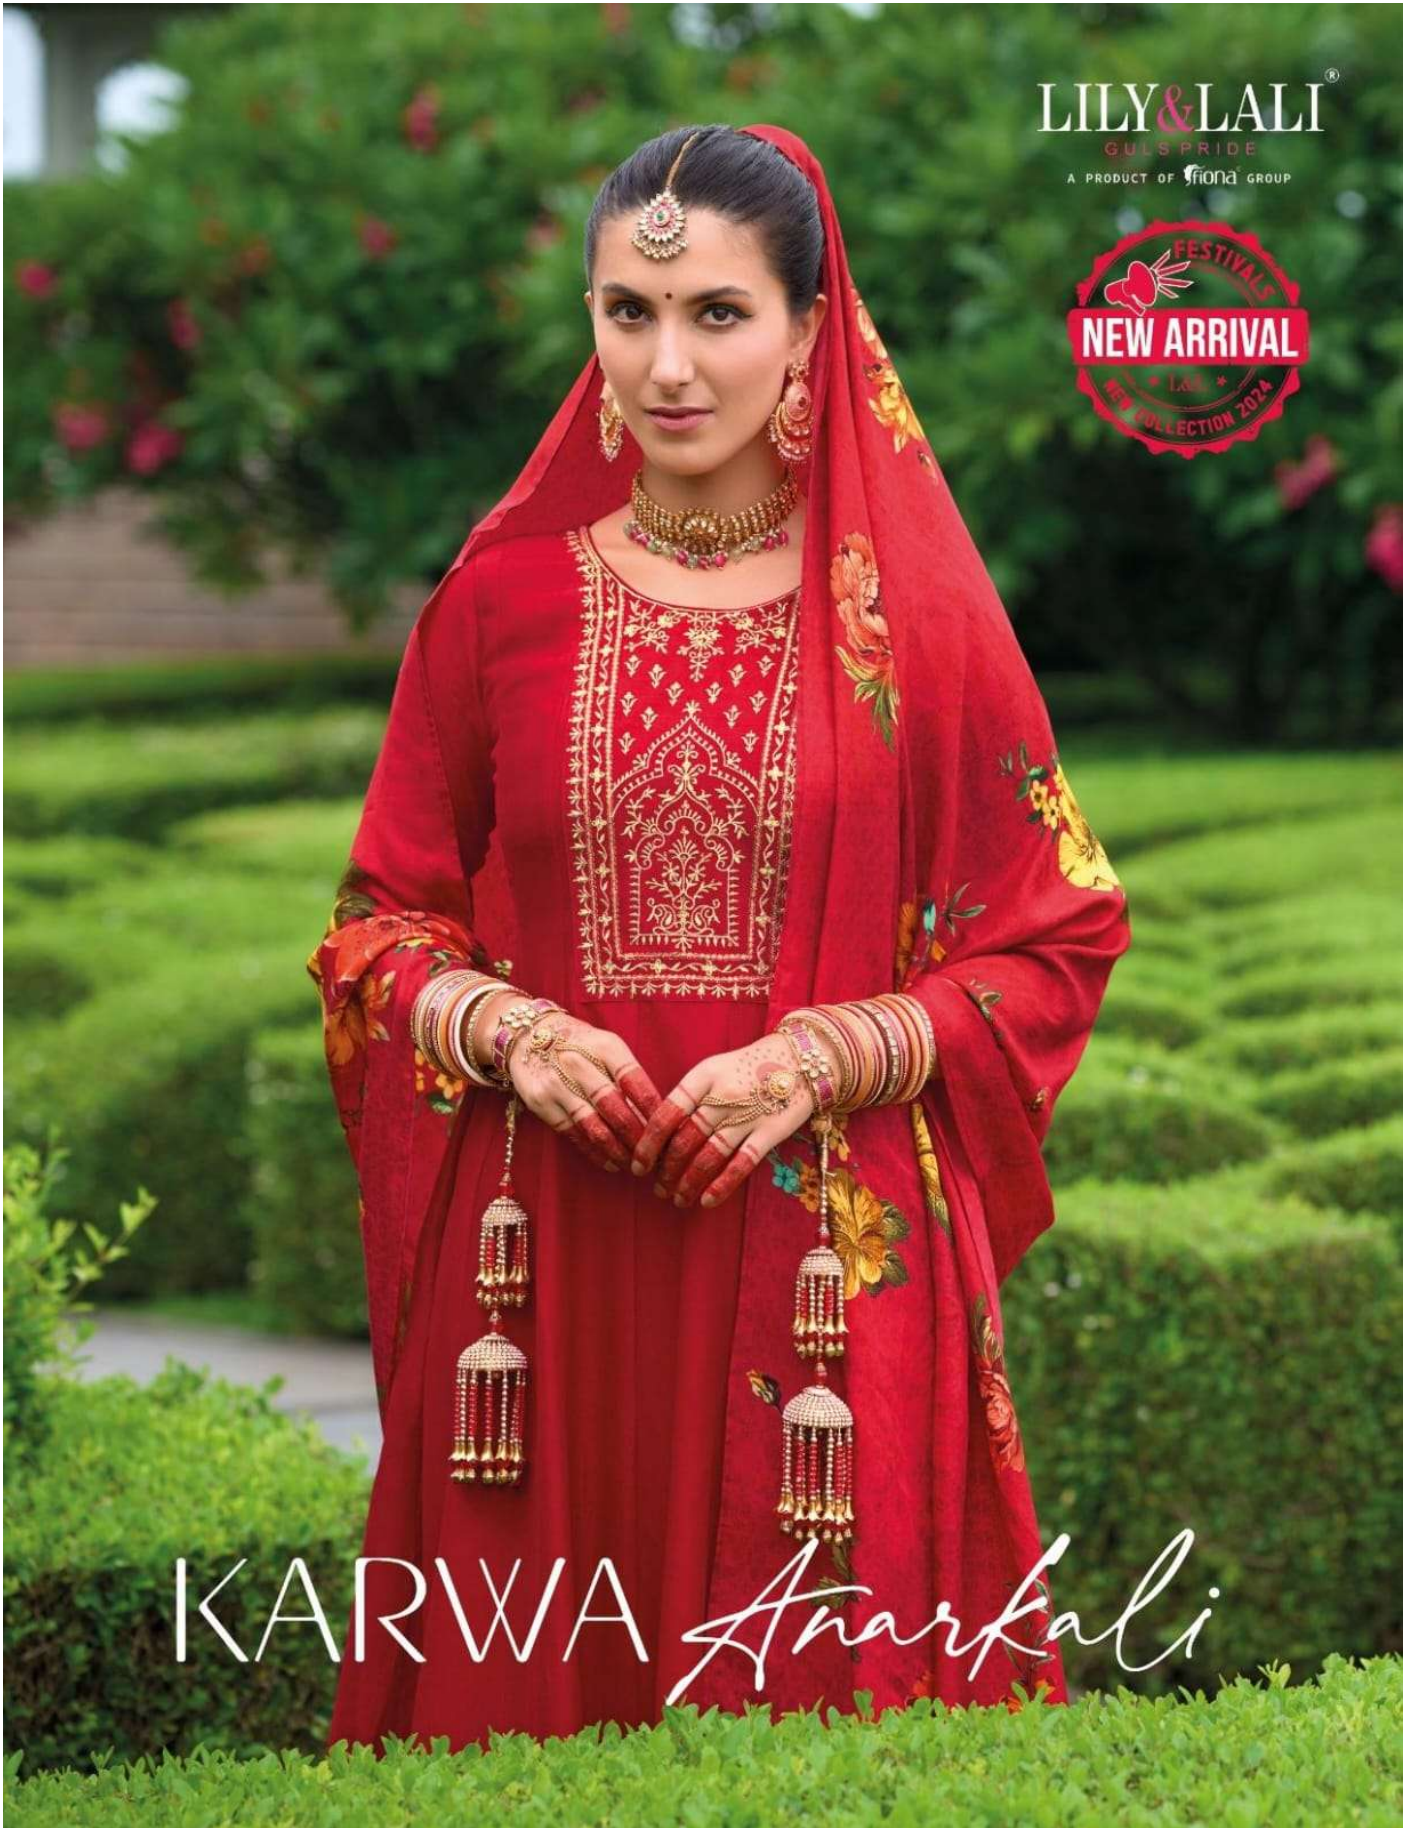

LILY & LALI®
GULS PRIDE
A PRODUCT OF Sirona GROUP

FESTIVALS
NEW ARRIVAL
L&L
NEW COLLECTION 2024

KARWA *Anarkali*