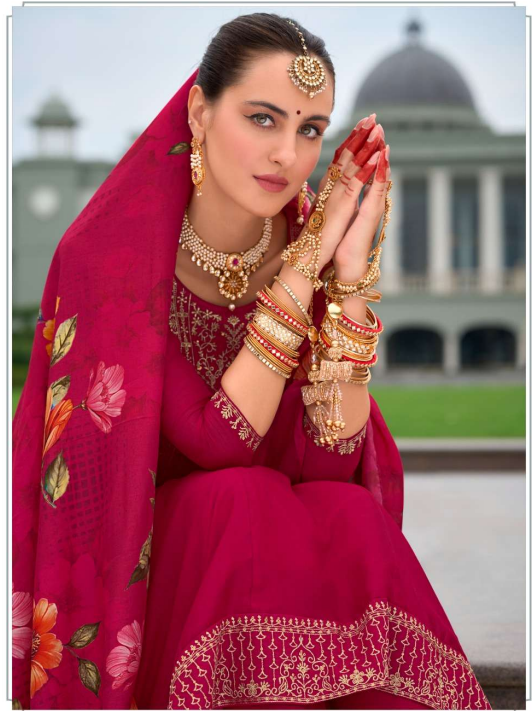

LILY&LALI®
GULS PRIDE
A PRODUCT OF **WANI** GROUP