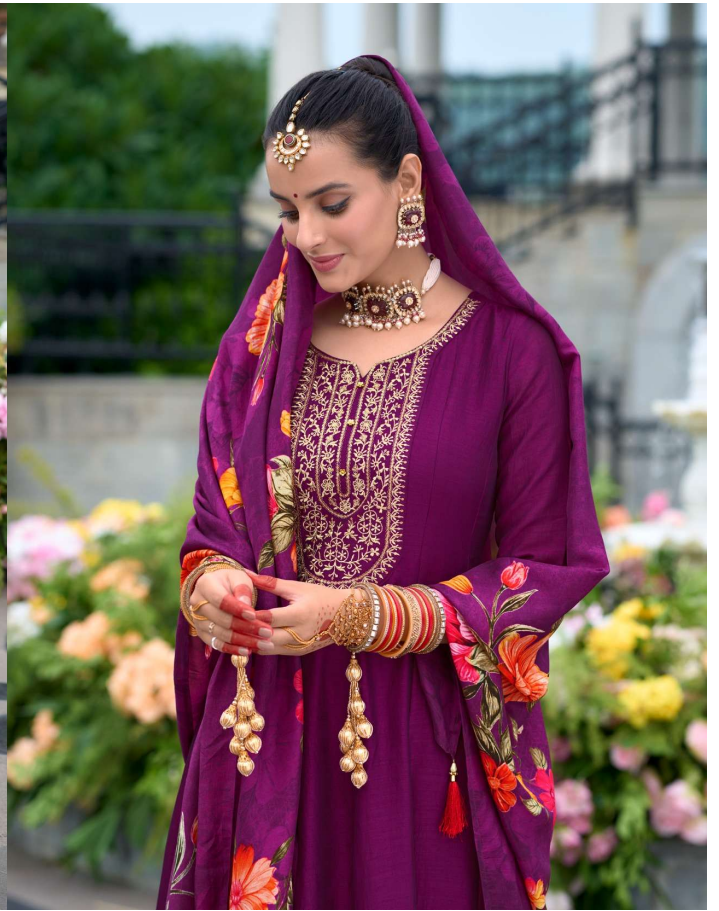

# ETHEREAL

COLLECTION IS REMINISCENT OF THE ERA GONE BY  
IT PRESENT TRACING SCENES TO THE TRADITIONAL  
COURT CLOTHING DEPICTING THE TRUE IMAGE OF  
THE RICH MODERN CULTURE

LILY&LALI®  
GULS PRIDE  
A PRODUCT OF FIKKA GROUP