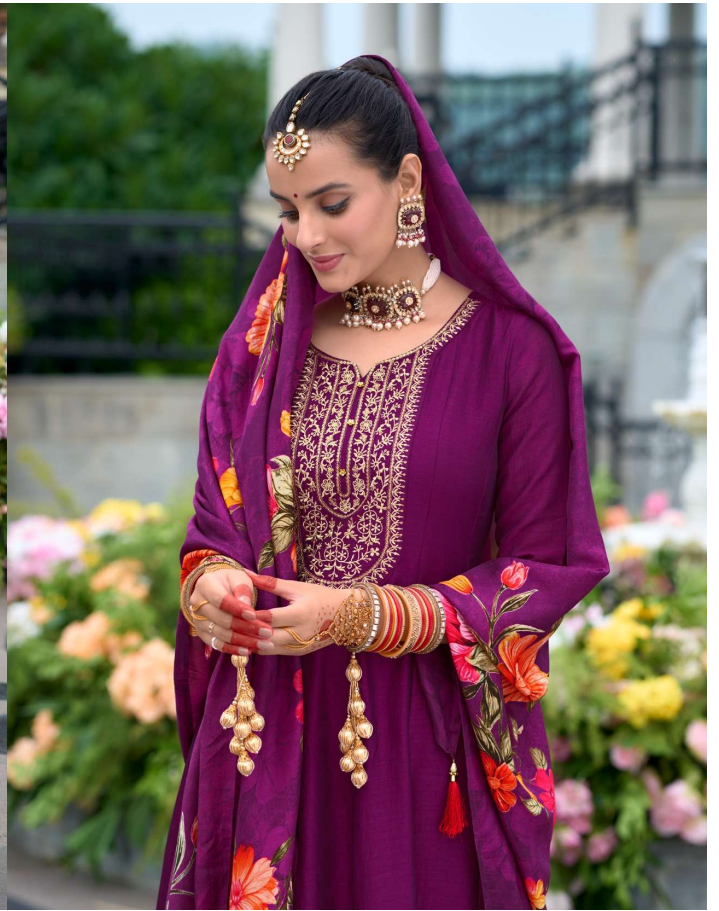

# ETHEREAL

COLLECTION IS REMINISCENT OF THE ERA GONE BY  
IT PRESENT TRACING SCENES TO THE TRADITIONAL  
COURT CLOTHING DEPICTING THE TRUE IMAGE OF  
THE RICH MODERN CULTURE

LILY&LALI®  
GULS PRIDE  
A PRODUCT OF FRENKIN GROUP