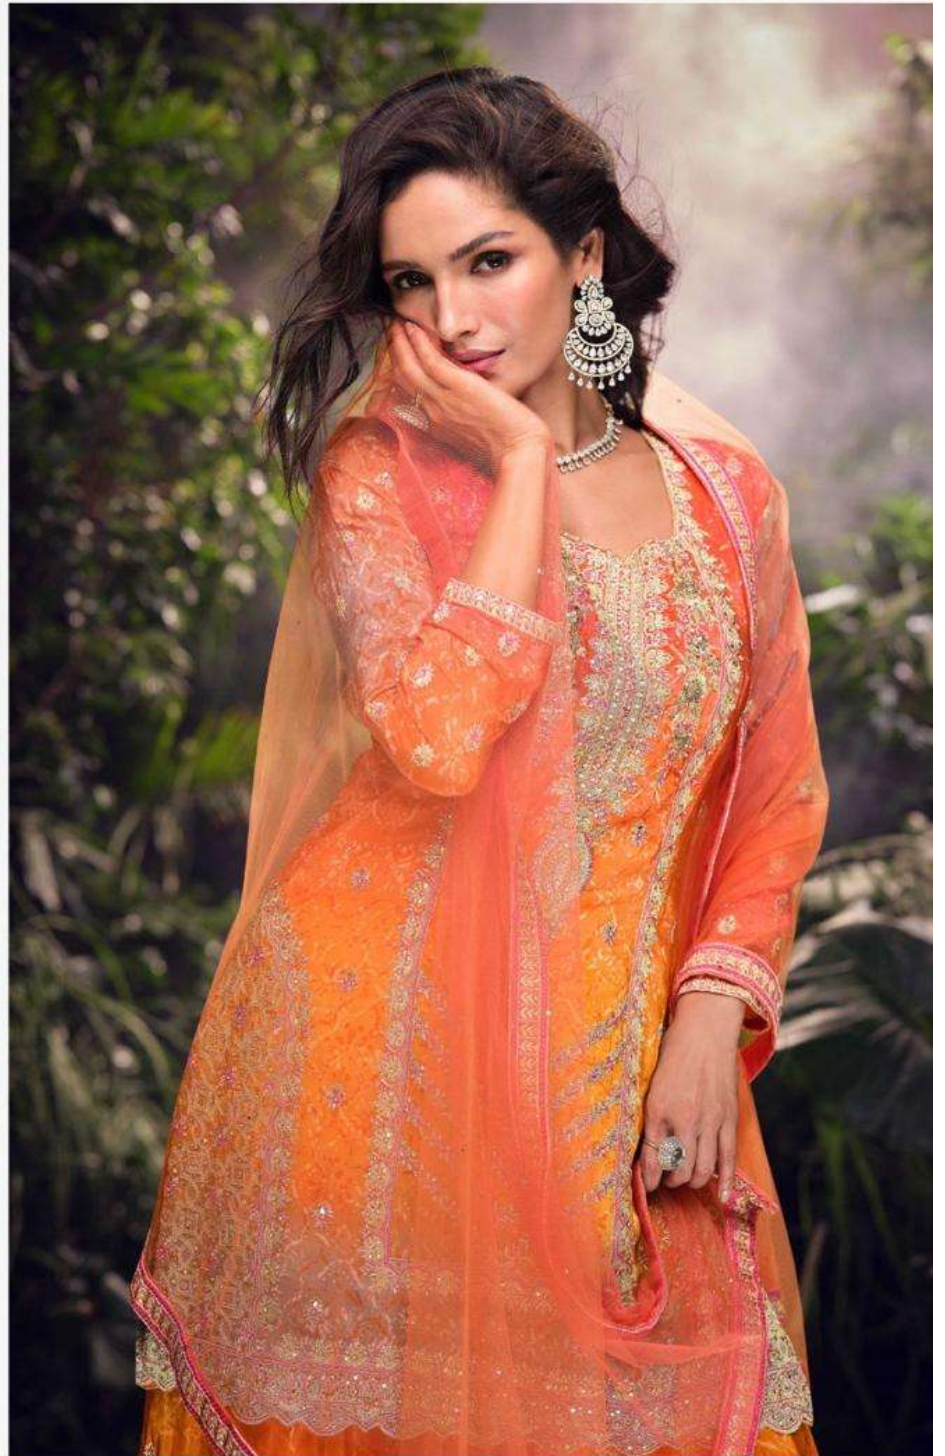

SAYURI[®]
Designer

MAGICAL MYSTERY

D NO : 5724

SAYURI[®]
Designer

Powerful prints & patterns a
fashion trend for the daring fashionista

D NO : 5725

FRENZY

www.sayuridesigner.com

SAYURI[®]
— Designer

VIGO

D NO : 5723

FASHION

SAYURI[®]
Designer

D NO : 5725

**Blast of bright colors-one of
this season's most favorite fashion trends**

ROUS