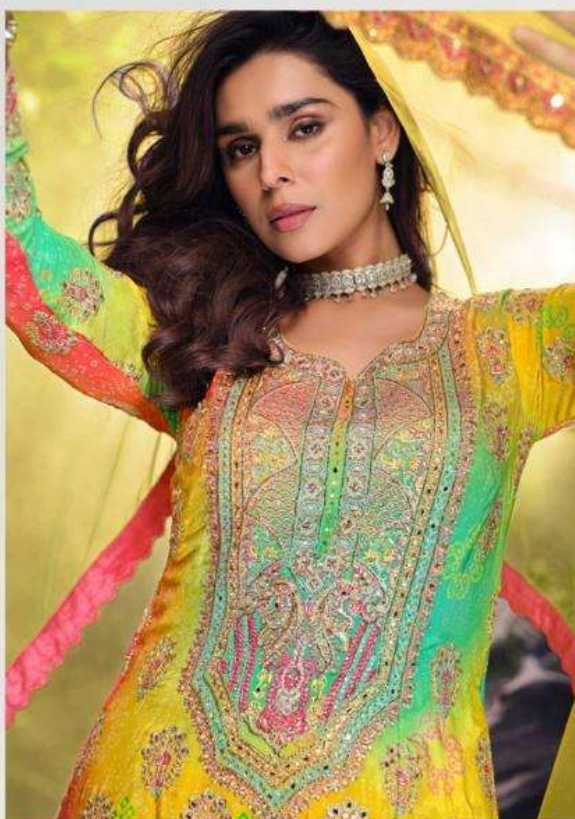

ROUS

Sometimes you don't have
to try too hard to look different