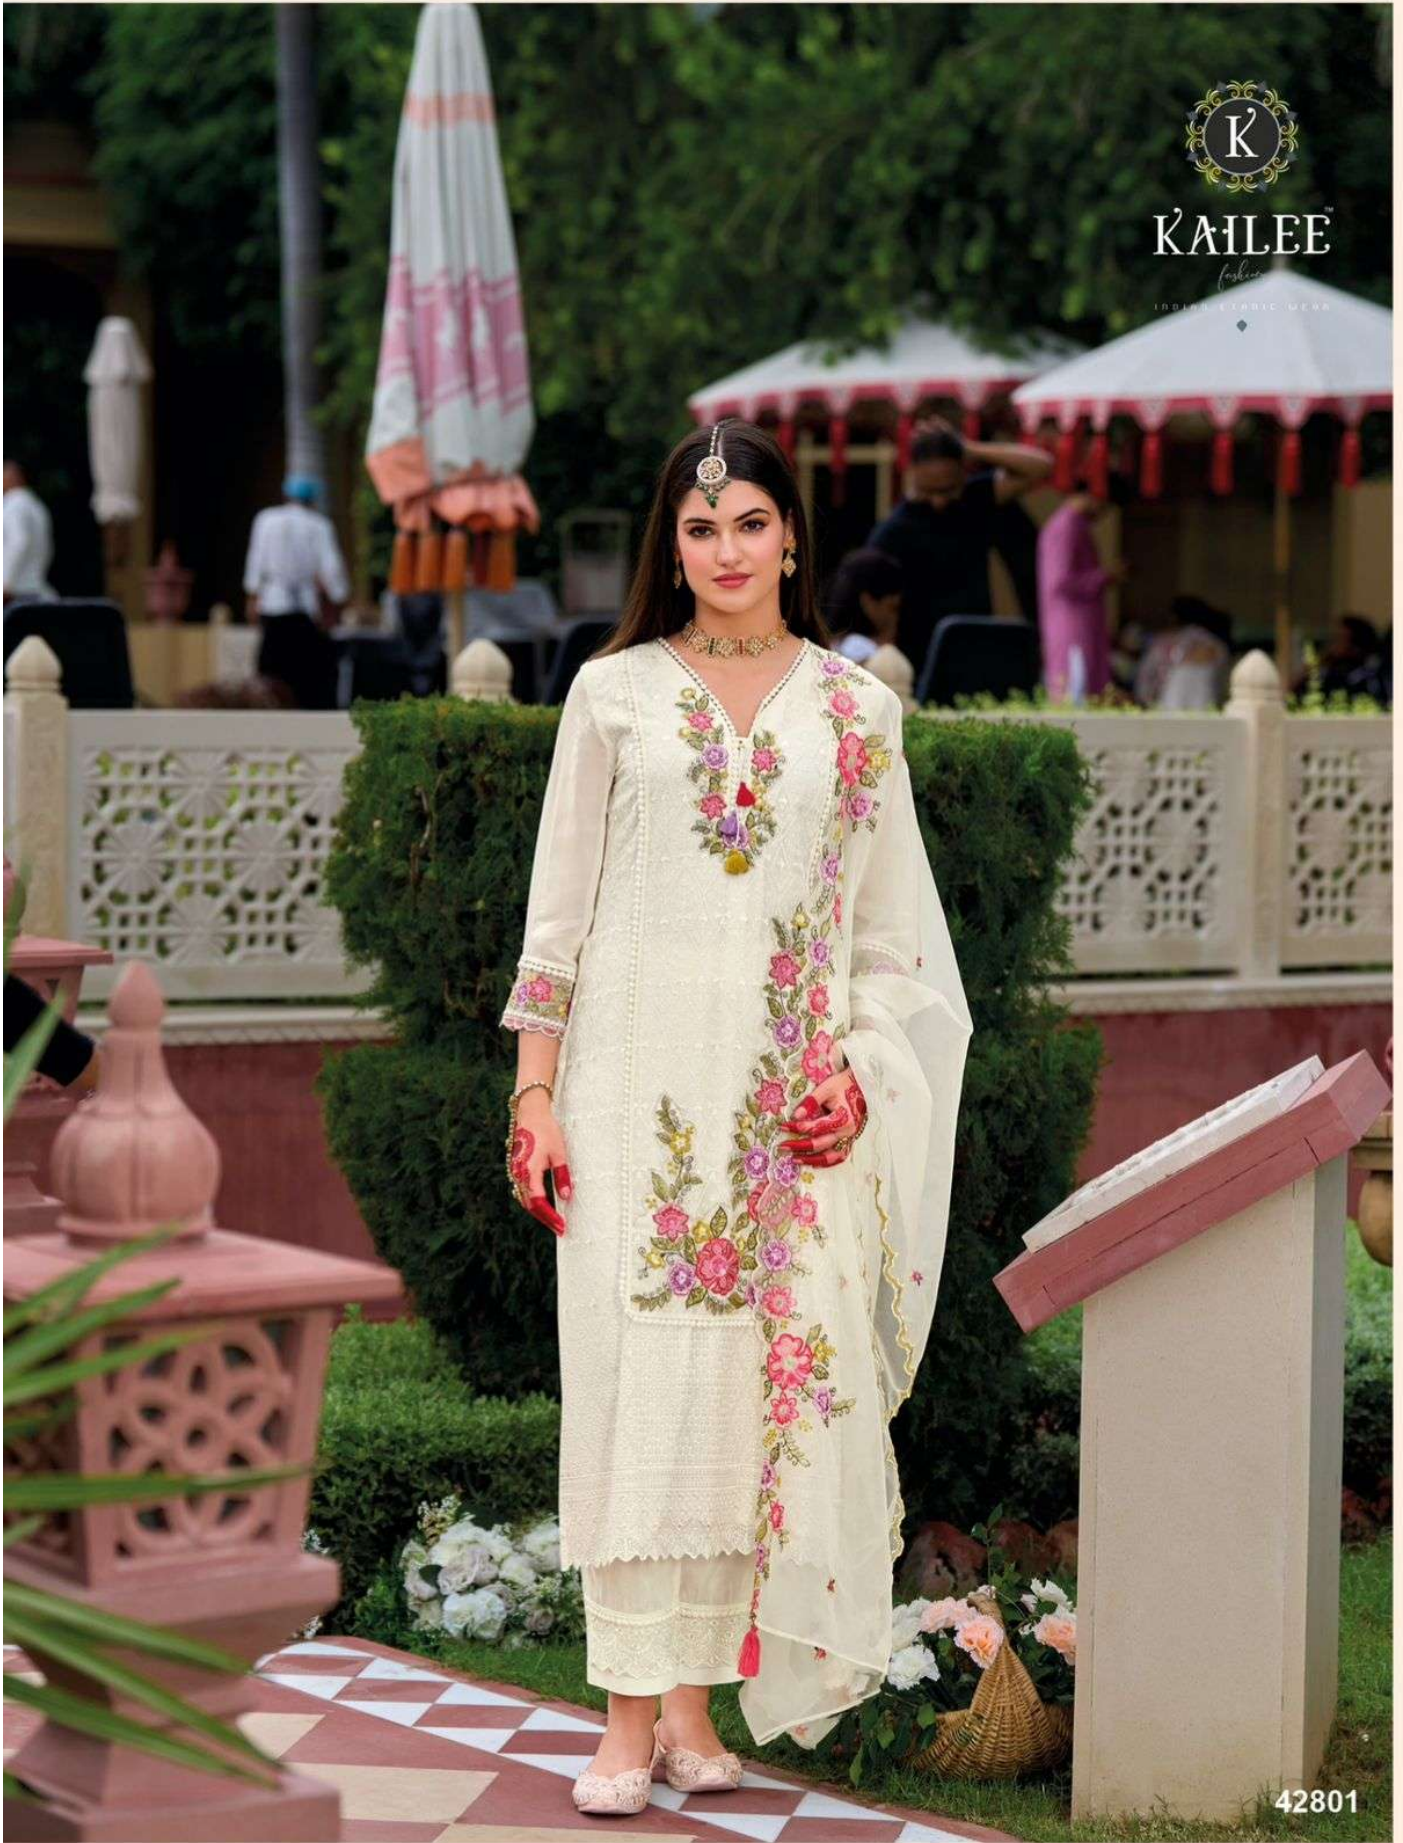

Alfaz

KAILEE™
fashion
INDIAN ETHNIC WEAR

KAILEE™
fashion
INDIAN ETHNIC WEAR

42802

KAILEE

INDIAN CLASSIC WEAR

42801

KAILEE
fashion
INDIAN ETHNIC WEAR

My style is not that big. I wear dresses, tight pants, and I wear diamonds