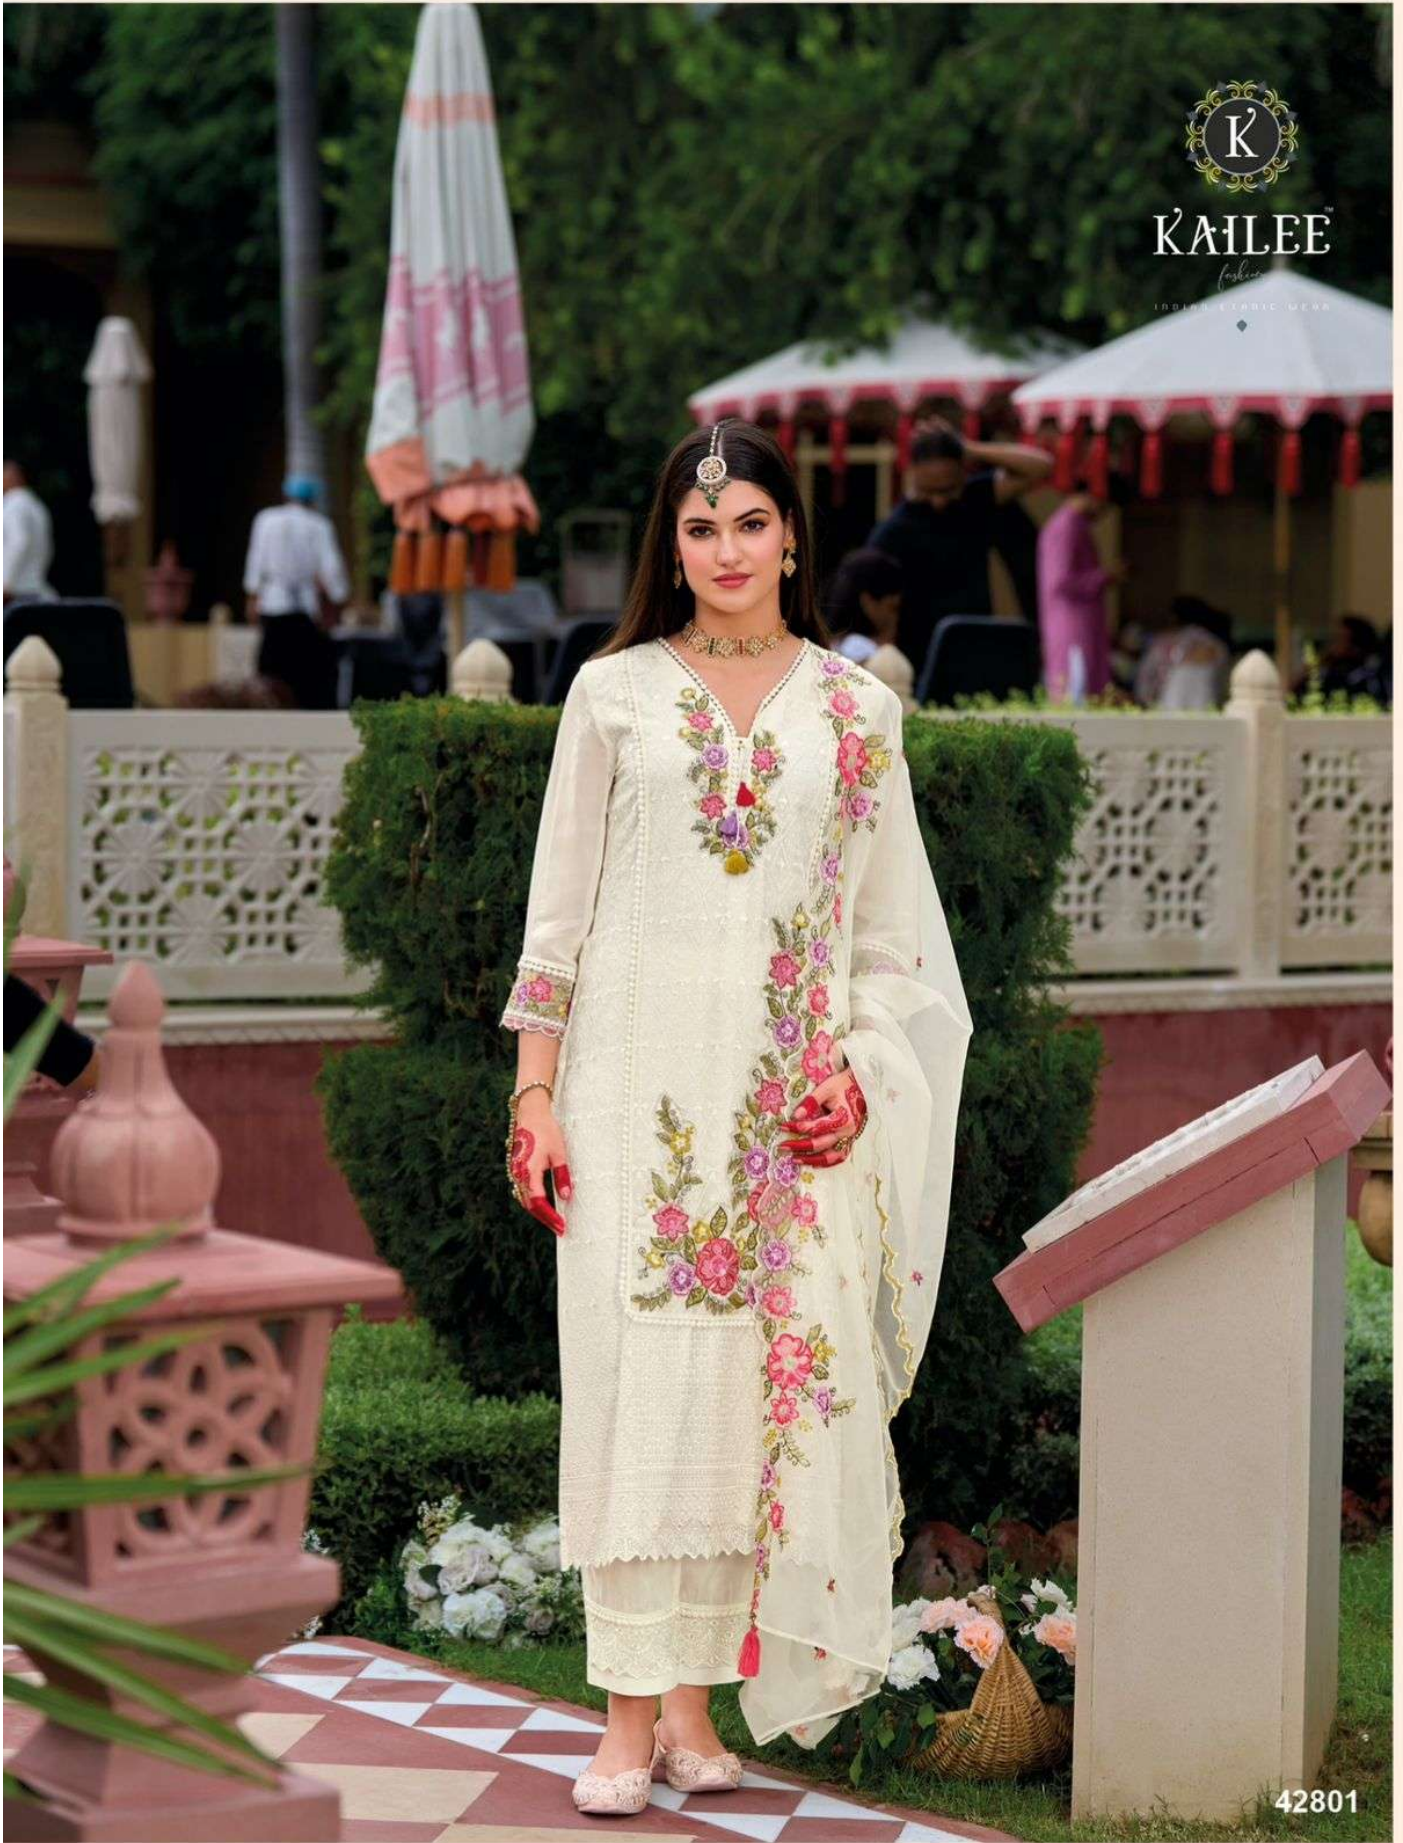

# Alfaz

KAILEE™  
fashion  
INDIAN ETHNIC WEAR

**KAILEE**<sup>TM</sup>  
*fashion*  
INDIAN ETHNIC WEAR

42802

KAILEE

INDIAN CLASSIC WEAR

42801

KAILEE™  
*fashion*  
INDIAN ETHNIC WEAR

*My style is not that big. I wear dresses, tight  
pants, and I wear diamonds*