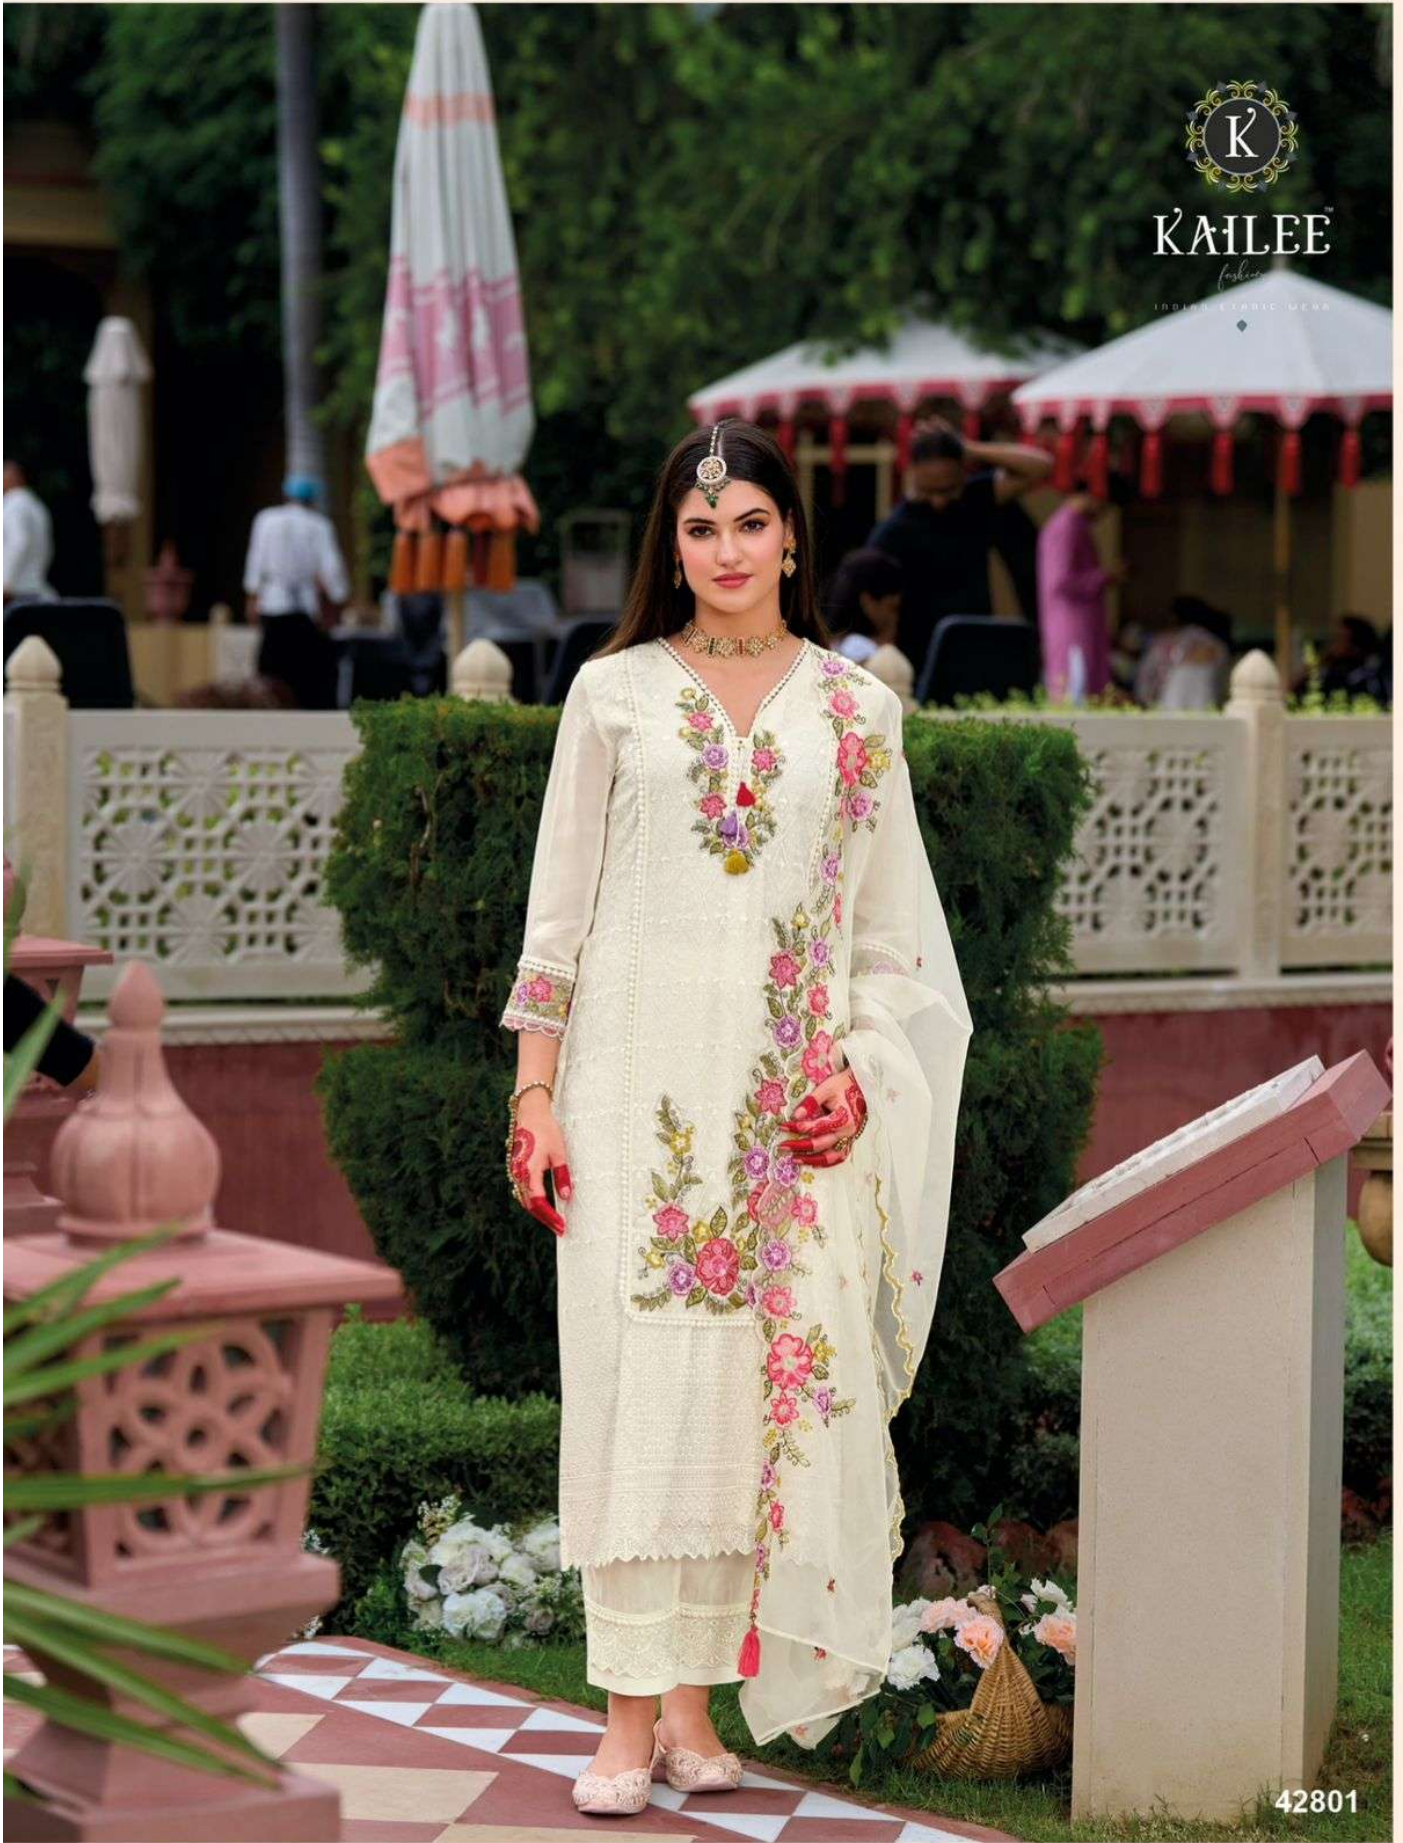

# Alfaz

KAILEE™  
fashion  
INDIAN ETHNIC WEAR

**KAILEE**<sup>TM</sup>  
*fashion*  
INDIAN ETHNIC WEAR

42802

KAILEE

INDIAN CLASSIC WEAR

42801

KAILEE™  
*fashion*  
INDIAN ETHNIC WEAR

*My style is not that big. I wear dresses, tight pants, and I wear diamonds*