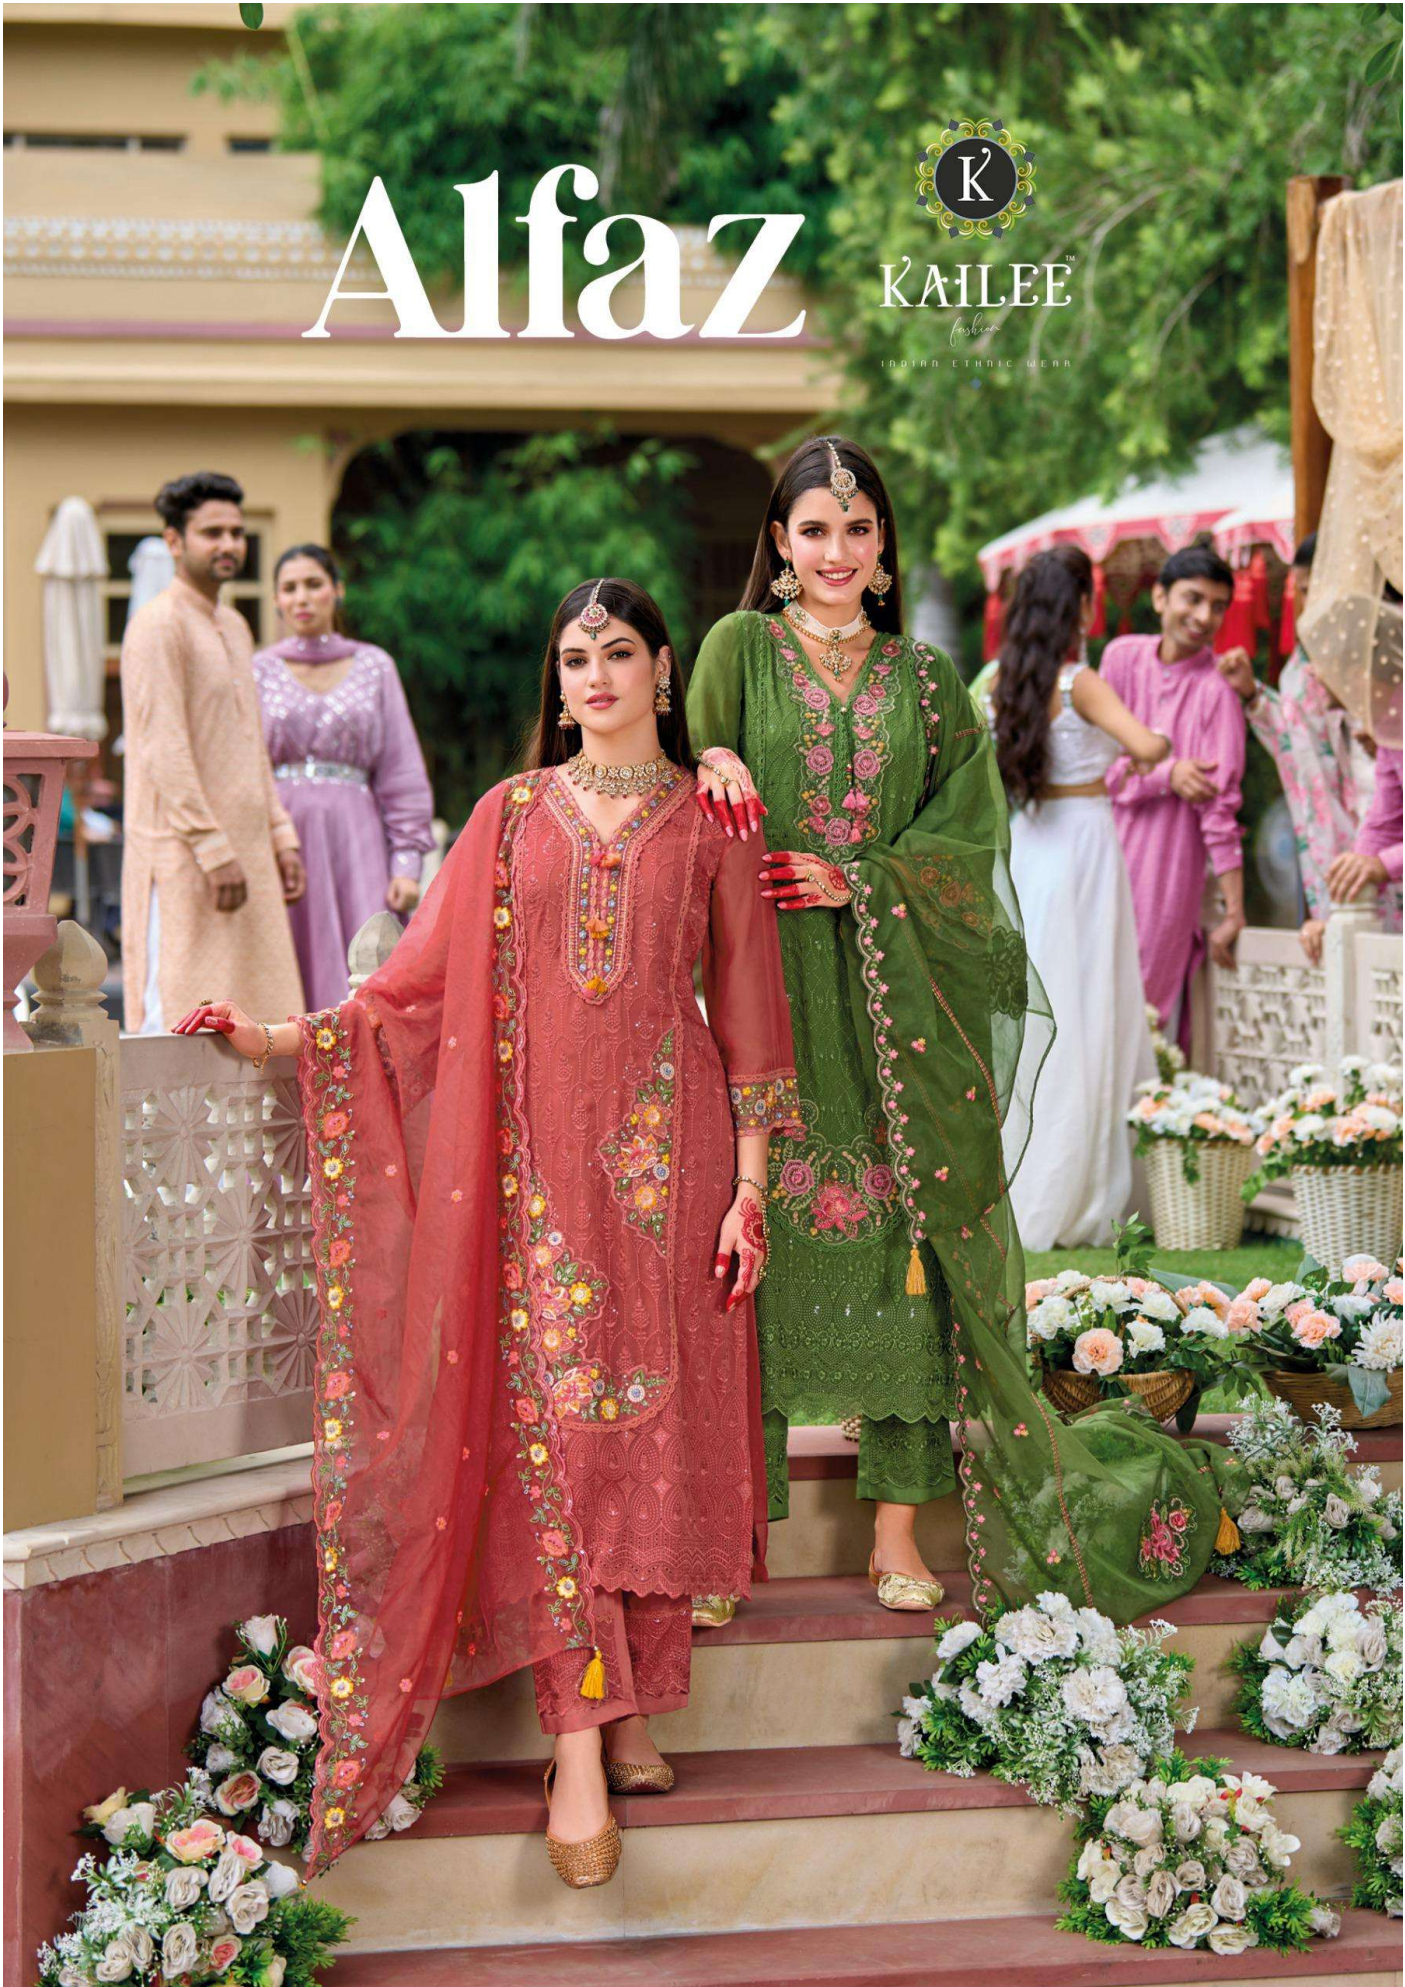

Alfaz

KAILEE™
fashion
INDIAN ETHNIC WEAR

KAILEE™
fashion
INDIAN ETHNIC WEAR

42802

KAILEE

INDIAN CLASSIC WEAR

42801

KAILEE
fashion
INDIAN ETHNIC WEAR

KAILEE™

fashion

INDIAN ETHNIC WEAR

KAILEE™

fashion

INDIAN ETHNIC WEAR

KAILEE™
fashion
INDIAN ETHNIC WEAR

**FIT
FASHION
GUIDE**

My style is not that big. I wear dresses, tight pants, and I wear diamonds