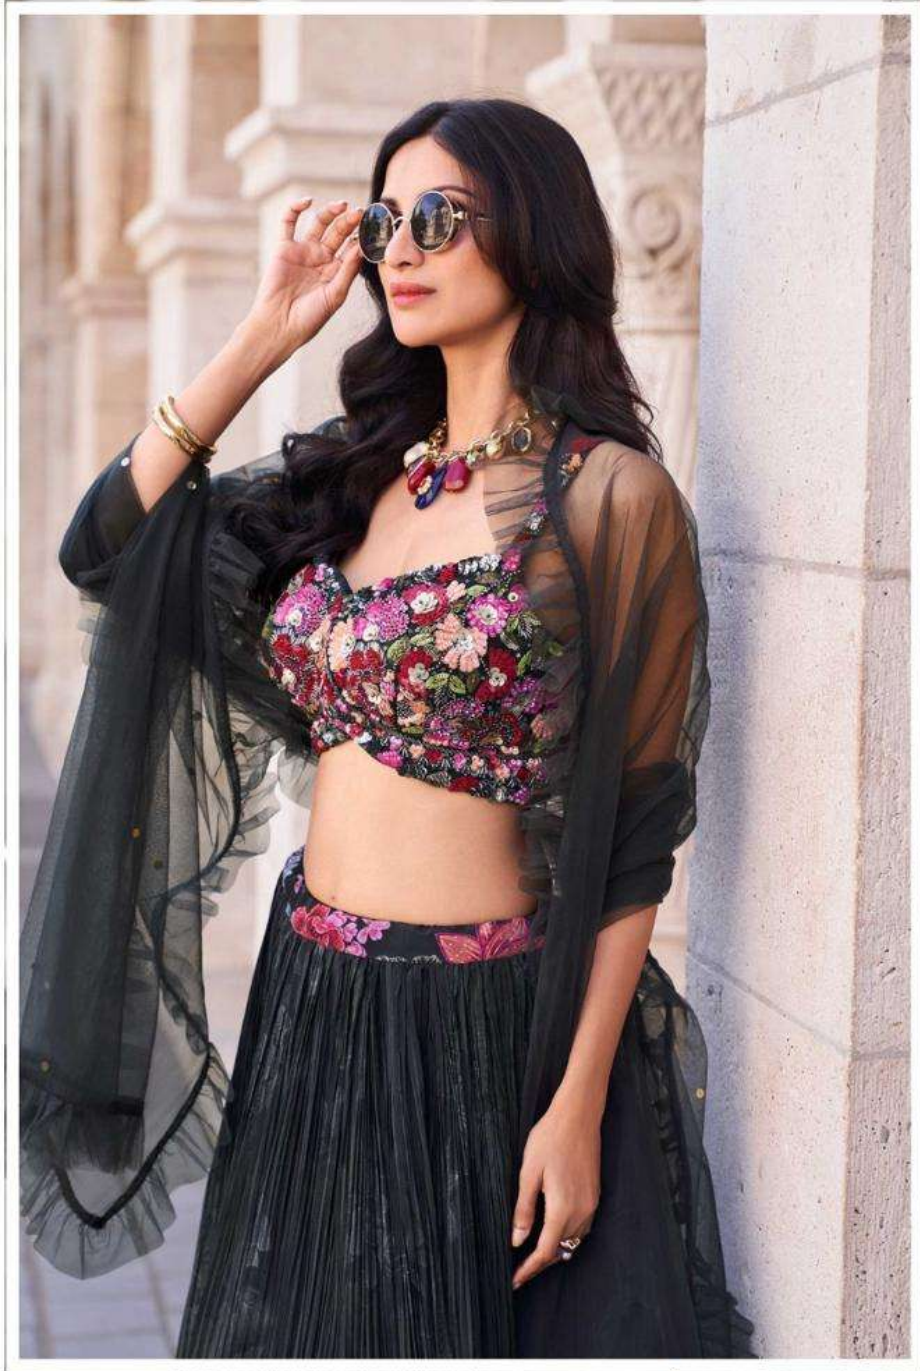

SAYURI
Designer

Safhiyaa

A GLORIOUS TRIBUTE TO A WOMAN

SAYURI[®]
Designer

SAYURI[®]
Designer

D NO:-5707

SAYURI[®]
Designer

D NO:-5708