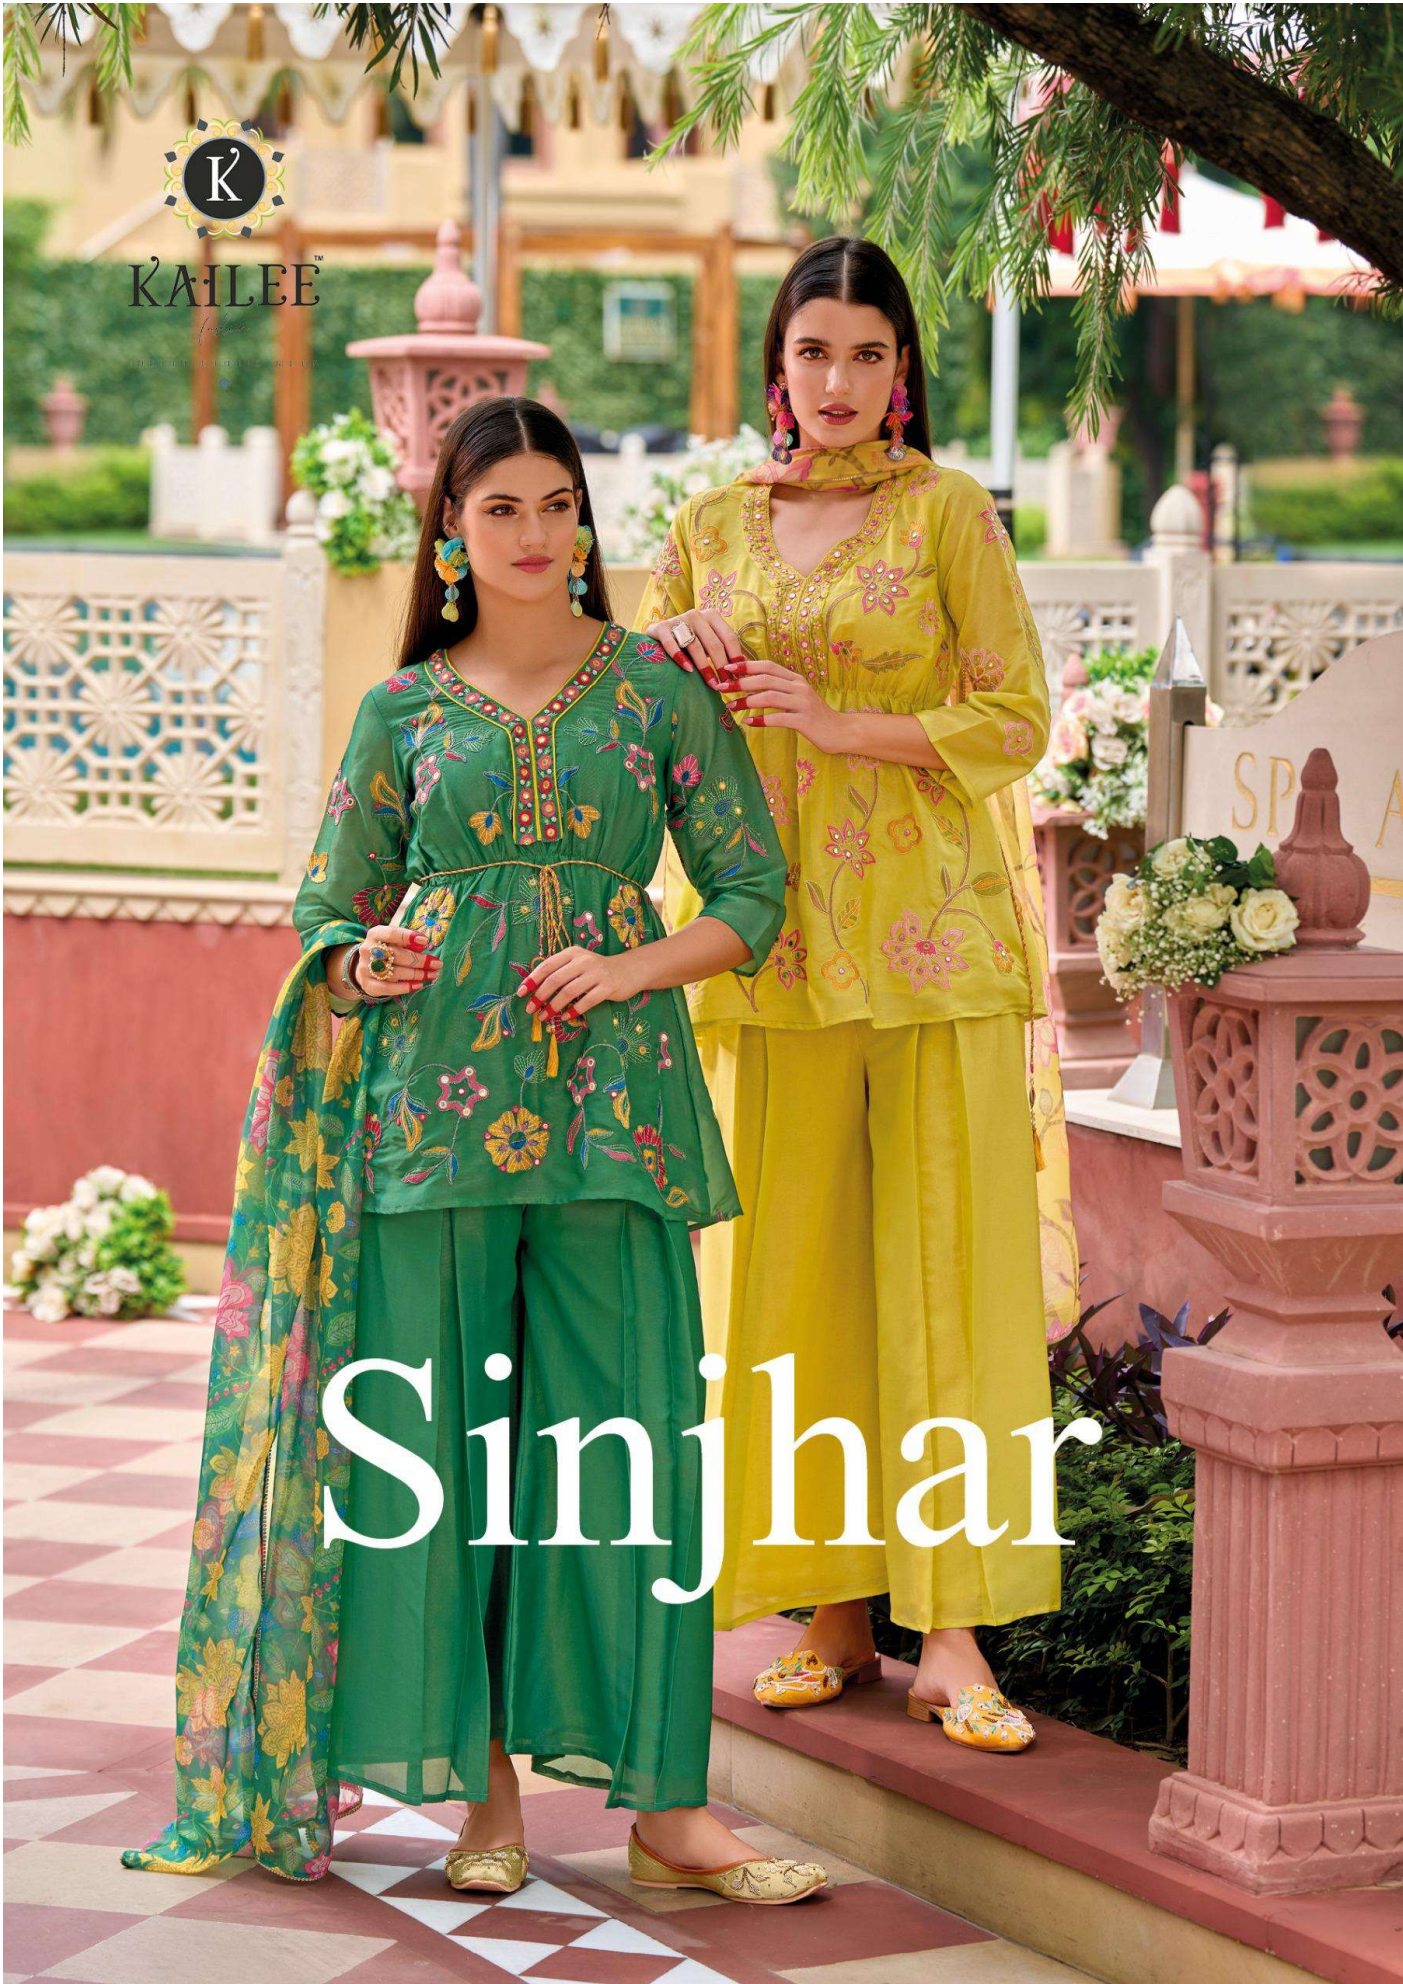

KALEE™

DESIGNER

PREMIUM QUALITY

100% COTTON

MADE IN INDIA

Sinjhar