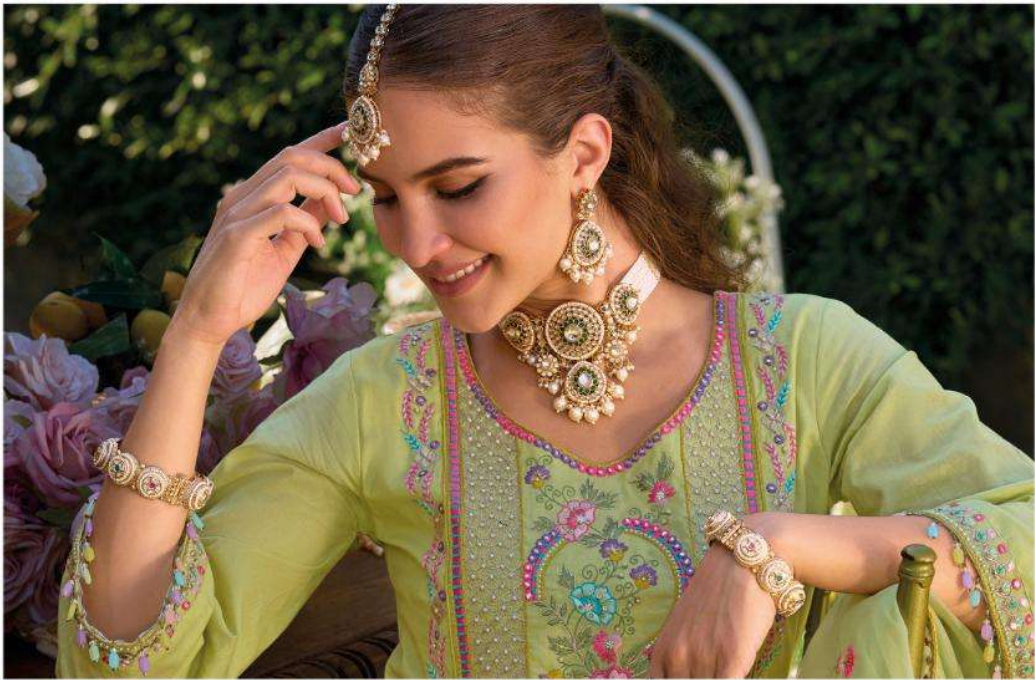

Shaili

EXCLUSIVE POCKET SUMMER COLLECTION

KAILEE™

fashion

INDIAN ETHNIC WEAR

KAILEE™
fashion
INDIAN ETHNIC WEAR

43401

KAILEE™

fashion

INDIAN ETHNIC WEAR

Shaili

EXCLUSIVE POCKET SUMMER COLLECTION

KAILEE™

fashion

TRADITION • MODERN • WEAR

KAILEE™