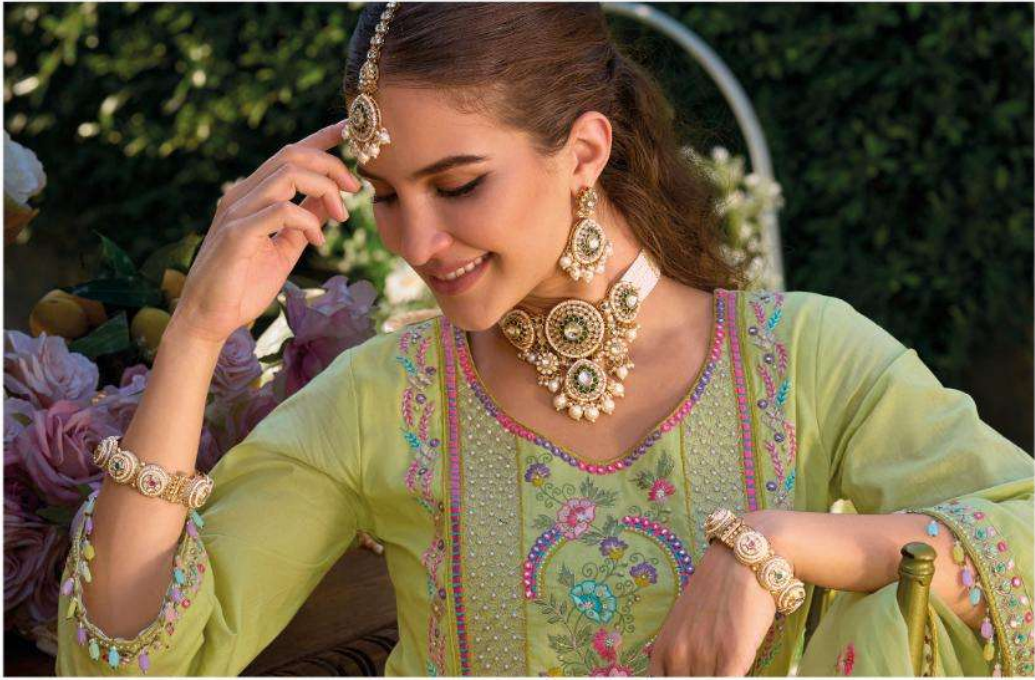

Shaili

EXCLUSIVE POCKET SUMMER COLLECTION

KAILEE™

fashion

INDIAN ETHNIC WEAR

KAILEE™
fashion
INDIAN ETHNIC WEAR

43401

KAILEE™

fashion

TRADITION. LUXURY. MODERN.

43402

KALEE™

fashion

ADDIAD ETHNIC WEAR

43402

KAILEE™

fashion

INDIAN ETHNIC WEAR

Shaili

EXCLUSIVE POCKET SUMMER COLLECTION

KAILEE™

fashion

TRADITION • MODERN • WEAR

KAILEE™