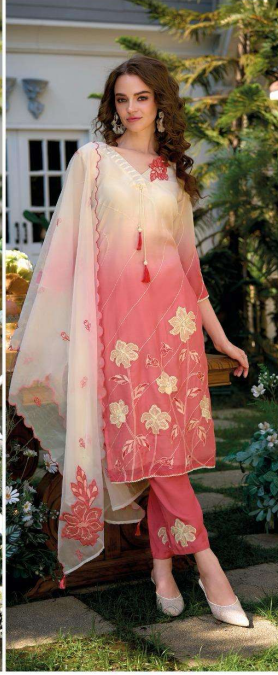

43002

SUROOR
SUMMER COLLECTION