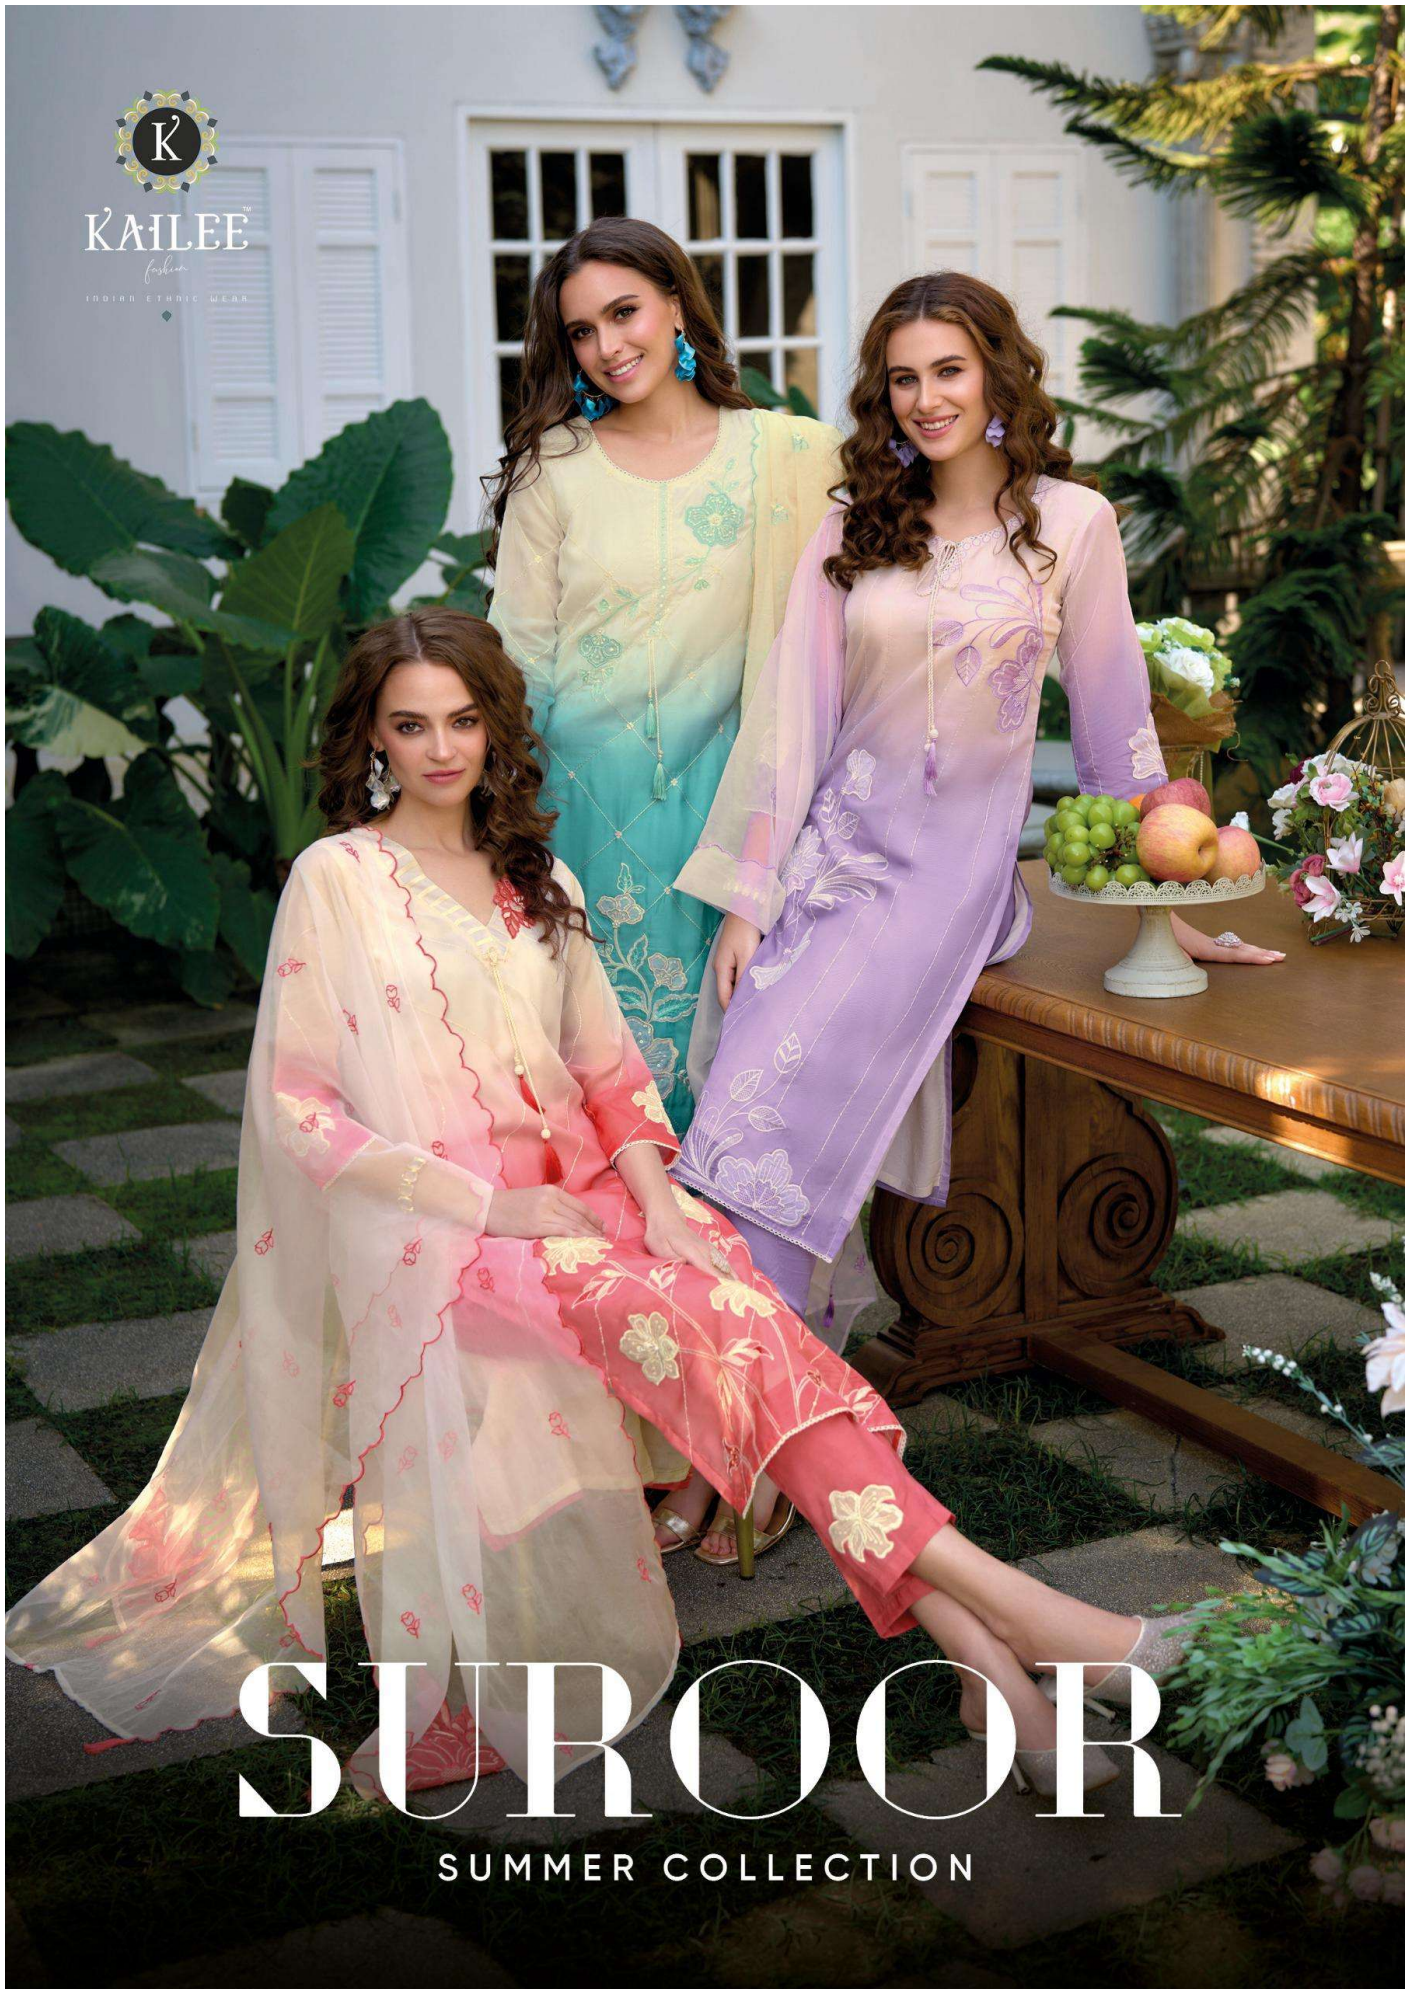

KAILEE™

fashion

INDIAN ETHNIC WEAR

# SUROOR

SUMMER COLLECTION

KAILEE™

*fashion*

INDIAN FABRIC WEAR

43001

KAILEE™  
fashion  
INDIAN ETHNIC WEAR

43002